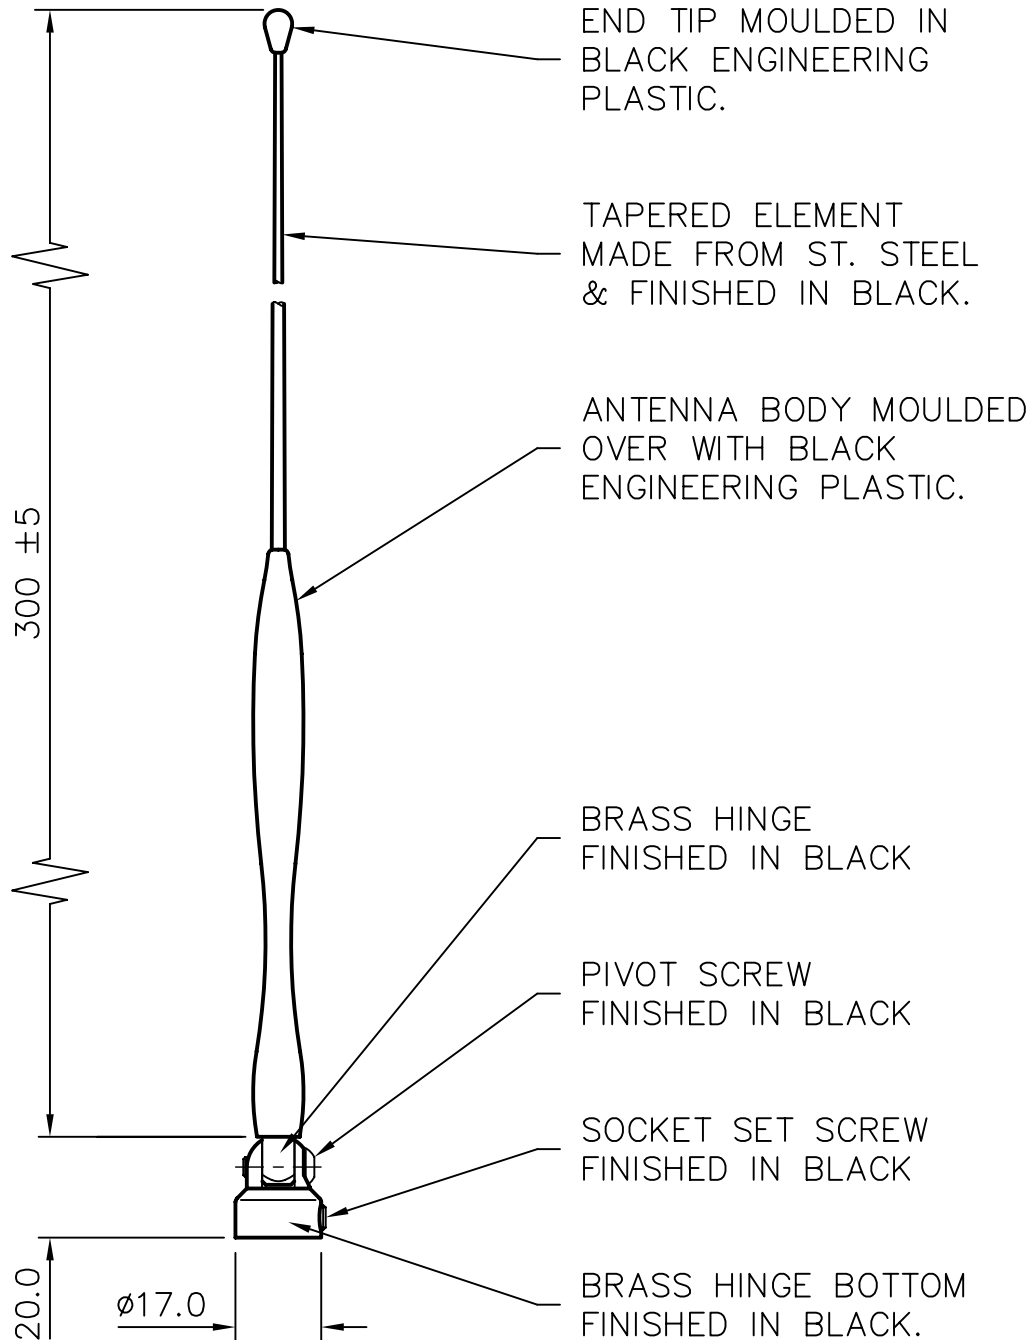

THIS IS A PROPRIETARY ITEM OF PANORAMA ANTENNAS LTD. AND COULD BE SUBJECT TO CHANGE WITHOUT PRIOR NOTICE.

DRG. No.		ACGSH-B	
TITLE			
ANTENNA CELL. GAIN STYLED TAPERED HINGED - BLACK			
DRAWN	T.S.	DO.CHECK	A.G.
MATERIAL			
FINISH			
DIMENSIONS IN mm		SCALE	2:3
FILENAME ACGSH-B			
TOLERANCES UNLESS OTHERWISE STATED			
0 DEC. PLACE ±0.5		2 DEC. PLACES ±0.1	
1 DEC. PLACE ±0.2		ANGULAR ±1'	
DO NOT SCALE	PROJECTION		
C/NOTE	ISSUE	DATE	APPROVAL
00565	1	24.11.95	K.D.
- DENOTES LATEST ISSUE CHANGES			
PANORAMA ANTENNAS LTD. LONDON			
THIS DOCUMENT MUST NOT BE COPIED OR DISCLOSED TO A THIRD PARTY WITHOUT THE WRITTEN CONSENT OF PANORAMA ANTENNAS LTD.			
© 1995		A4	