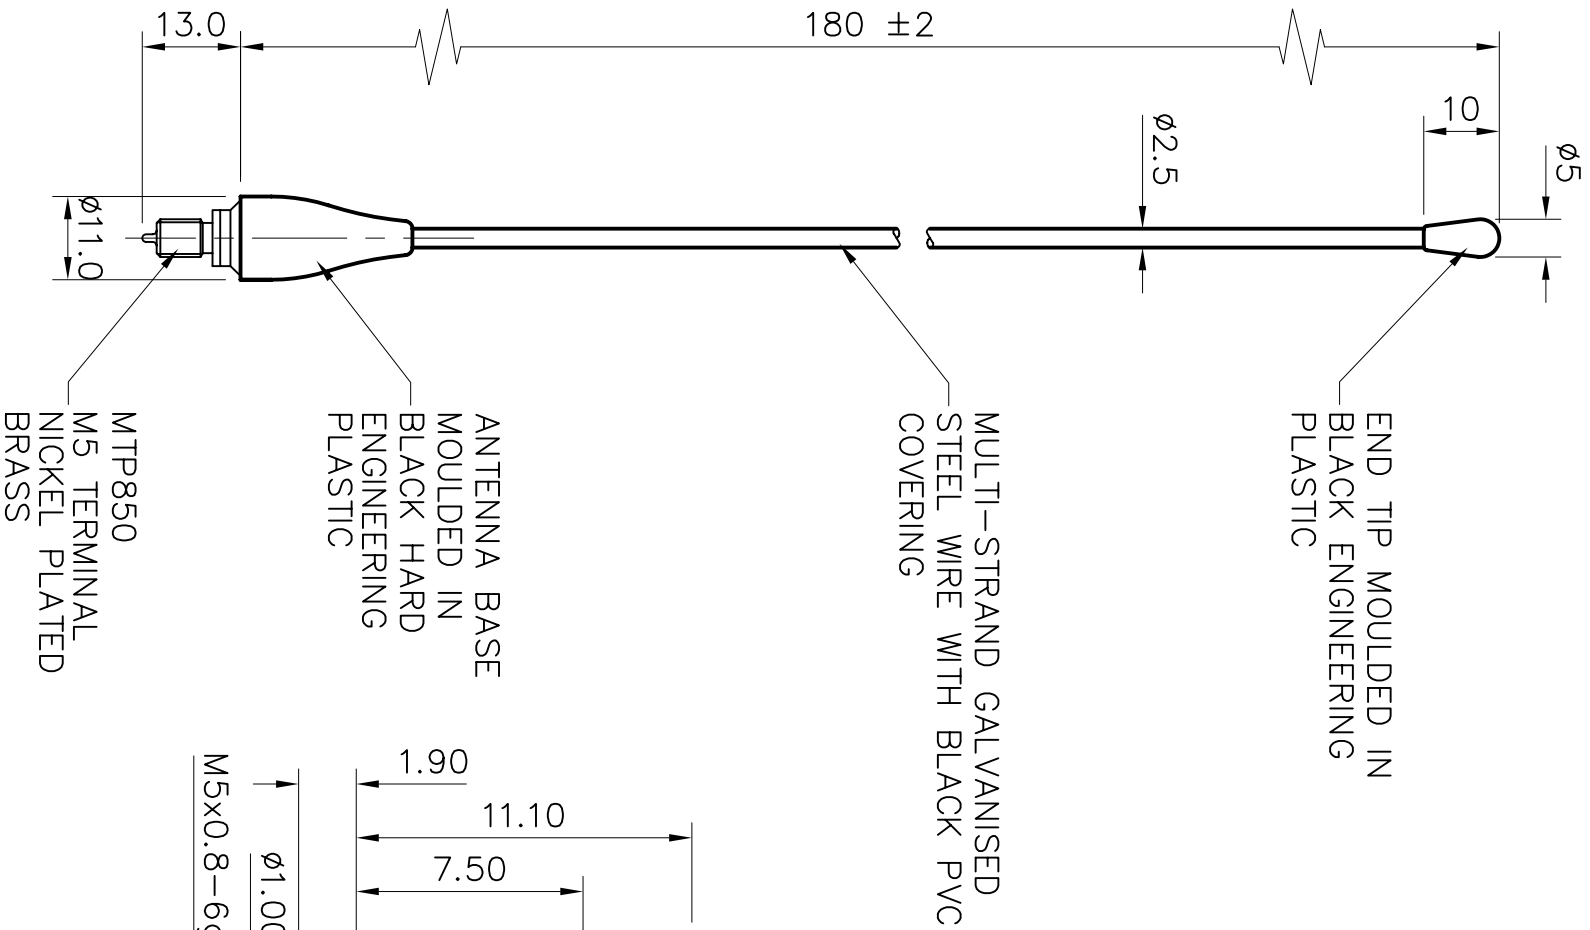

**SFQ-MT8-TET**

DRG. No.

THIS IS A PROPRIETARY ITEM OF PANORAMA ANTENNAS LTD. AND COULD BE SUBJECT TO CHANGE WITHOUT PRIOR NOTICE. THIS ITEM IS RoHS COMPLIANT.

△ — DENOTES LATEST ISSUE CHANGES

01019	1	27.01.10	K.D.
TOLERANCES UNLESS OTHERWISE STATED			
0 DEC. PLACE ±0.5 2 DEC. PLACES ±0.1			
1 DEC. PLACE ±0.2 ANGULAR ±1°			
MATERIAL			
FINISH			
C/NOTE	ISSUE	DATE	APPROVAL

TITLE

**MTP850 FLEXI-WIRE  
ANTENNA 380-430 MHZ.**

DRAWN A.G.	DO.CHECK K.D.	SCALE 1:1 & 4:1	DIMENSIONS IN mm
---------------	------------------	--------------------	---------------------