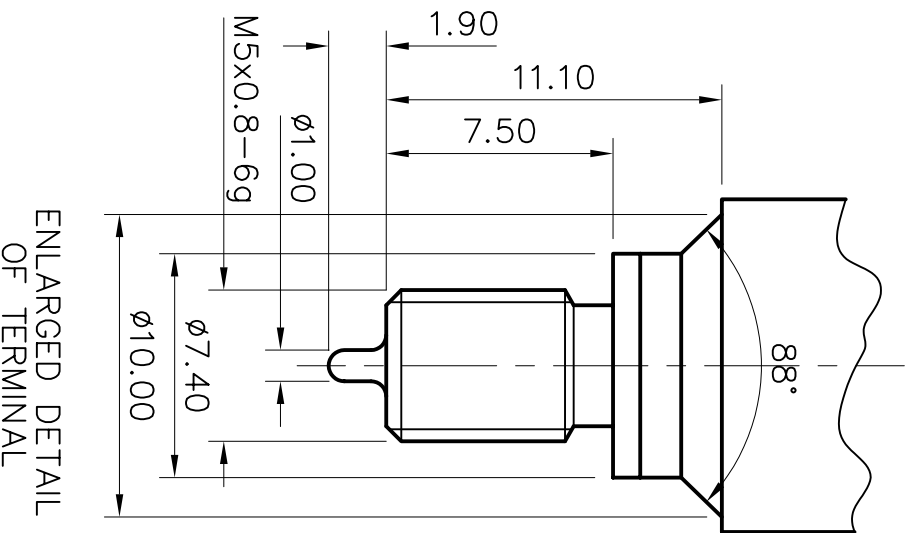

**SFQ-MT8-TET**

DRG. No.

THIS IS A PROPRIETARY ITEM OF PANORAMA ANTENNAS LTD. AND COULD BE SUBJECT TO CHANGE WITHOUT PRIOR NOTICE. THIS ITEM IS RoHS COMPLIANT.

△ — DENOTES LATEST ISSUE CHANGES

01019	1	27.01.10	K.D.
TOLERANCES UNLESS OTHERWISE STATED			
0 DEC. PLACE ±0.5 2 DEC. PLACES ±0.1			
1 DEC. PLACE ±0.2 ANGULAR ±1°			
MATERIAL			
FINISH			
C/NOTE	ISSUE	DATE	APPROVAL

TITLE

**MTP850 FLEXI-WIRE  
ANTENNA 380-430 MHZ.**

DRAWN A.G.	DO.CHECK K.D.	SCALE 1:1 & 4:1	DIMENSIONS IN mm
---------------	------------------	--------------------	---------------------