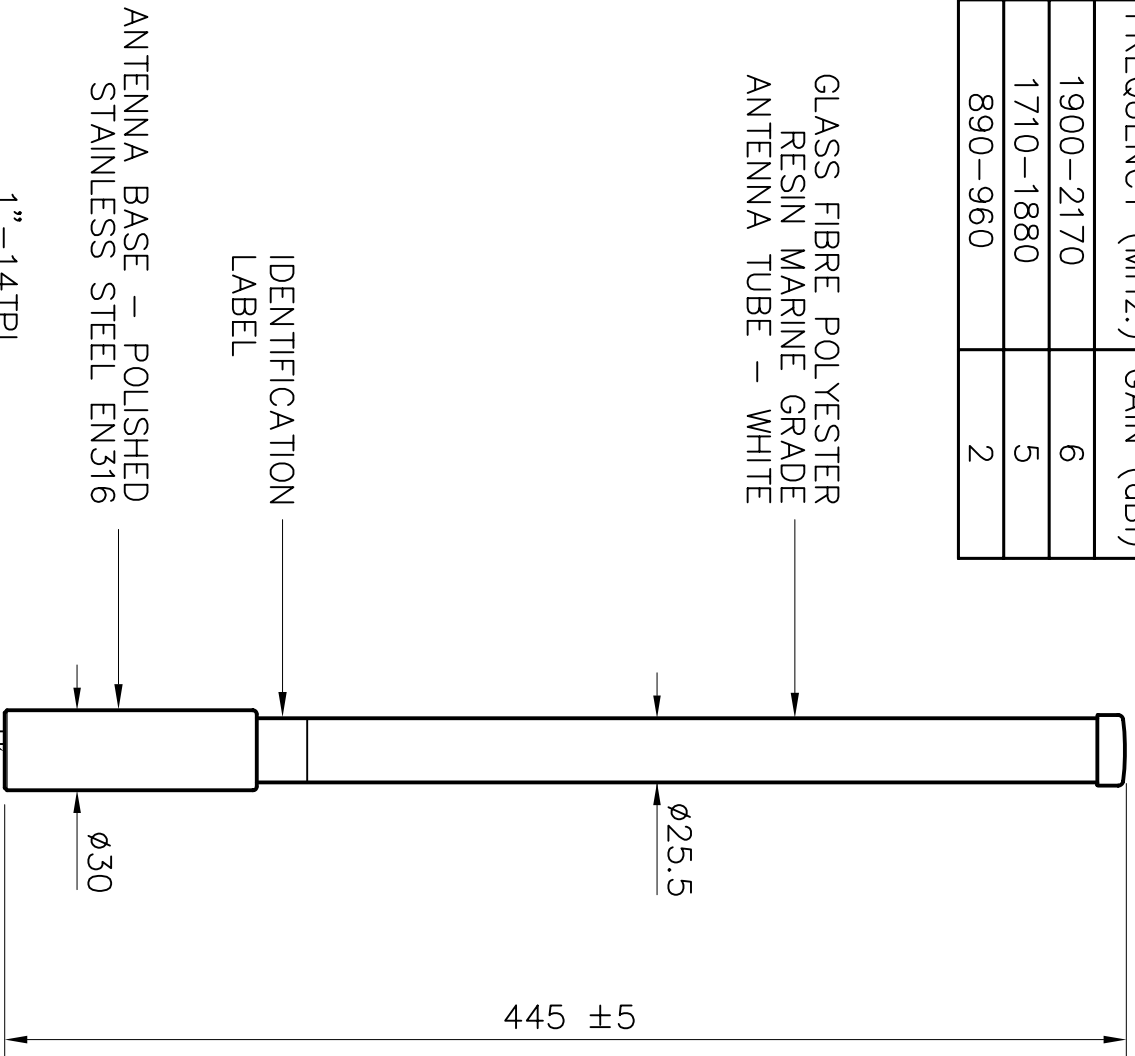

NA6-3G-03NJ

DRG. No.

FREQUENCY (MHZ.)	GAIN (dBi)
1900-2170	6
1710-1880	5
890-960	2

GLASS FIBRE POLYESTER
RESIN MARINE GRADE
ANTENNA TUBE - WHITE

THIS IS A PROPRIETARY ITEM OF PANORAMA ANTENNAS LTD. AND COULD BE SUBJECT TO CHANGE WITHOUT PRIOR NOTICE. THIS ITEM IS RoHS COMPLIANT.

△ — DENOTES LATEST ISSUE CHANGES

01019	1	09.12.09	K.D.	TOLERANCES UNLESS OTHERWISE STATED 0 DEC. PLACE ±0.5 2 DEC. PLACES ±0.1 1 DEC. PLACE ±0.2 ANGULAR ±1°	TITLE MARINE ANTENNA 900/1800/1900/3G 0.3m CABLE - N SOCKET
				MATERIAL	DRAWN A.G.
				FINISH	DO.CHECK K.D.
					SCALE 1 : 3
					DIMENSIONS IN mm
C/NOTE	ISSUE	DATE	APPROVAL		PANORAMA ANTENNAS