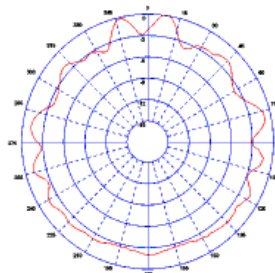

This antenna will fit Panorama's standard 1"x14TPI marine mounting system - stainless steel ratchet mount part number NDRS-SL. Panorama can also supply custom extension coaxial cable sets to meet the customer's specific installation requirements

### Technical Drawing

Typical VSWR\*

Typical H-Plane (900MHz)

Typical H-Plane (1800MHz)

Typical H-Plane (2000MHz)

Part No. NA6-3G-03NJ

Electrical Data

Frequency Range (MHz)	824-960, 1710-1880, 1900-2170	
Operational Band	GSM800, GSM900, GSM1800, PCS1900, 3G UMTS	
Peak Gain (Isotropic)*	8/900MHz	2dBi
	1800MHz	5dBi
	1900 & 2100MHz	6dBi
Impedance	50Ω	
Max Input Power (W)	20	

Mechanical Data

Dimensions (mm)	Length	445 (17.5")
	Width	25 (0.98")
Material	Fibre glass and Stainless Steel	
Operating Temp (°C)	-40° / +80°C (-40° / +176°F )	
Colour	White	

Mounting Data

Type	Optional stainless steel ratchet mount available (NDRS-SL)
------	--

Cable Data

Type	CS29
Diameter (mm)	5 (0.2")
Length (m)	0.3 (12")
Termination	N Jack

\*Not including cable loss

**Panorama Antennas Ltd**  
 Frogmore, London, SW18 1HF, United Kingdom  
 T: +44 (0)20 8877 4444  
 F: +44 (0)20 8877 4477  
 E: sales@panorama-antennas.com  
 www.panorama-antennas.com