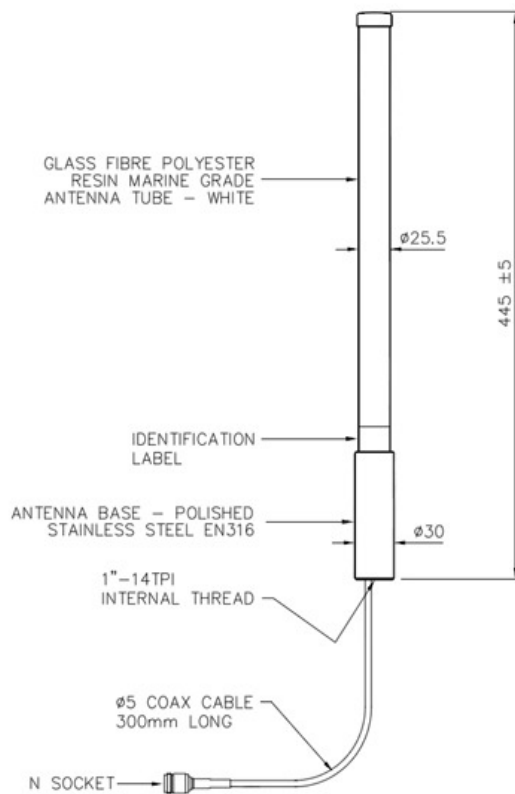

This antenna will fit Panorama's standard 1"x14TPI marine mounting system - stainless steel ratchet mount part number NDRS-SL. Panorama can also supply custom extension coaxial cable sets to meet the customer's specific installation requirements

### Technical Drawing

Typical VSWR\*

Typical H-Plane (900MHz)

Typical H-Plane (1800MHz)

Typical H-Plane (2000MHz)

Part No. NA6-3G-03NJ

Electrical Data

Frequency Range (MHz)	824-960, 1710-1880, 1900-2170	
Operational Band	GSM800, GSM900, GSM1800, PCS1900, 3G UMTS	
Peak Gain (Isotropic)*	8/900MHz	2dBi
	1800MHz	5dBi
	1900 & 2100MHz	6dBi
Impedance	50Ω	
Max Input Power (W)	20	

Mechanical Data

Dimensions (mm)	Length	445 (17.5")
	Width	25 (0.98")
Material	Fibre glass and Stainless Steel	
Operating Temp (°C)	-40° / +80°C (-40° / +176°F )	
Colour	White	

Mounting Data

Type	Optional stainless steel ratchet mount available (NDRS-SL)
------	--

Cable Data

Type	CS29
Diameter (mm)	5 (0.2")
Length (m)	0.3 (12")
Termination	N Jack

\*Not including cable loss

**Panorama Antennas Ltd**  
 Frogmore, London, SW18 1HF, United Kingdom  
 T: +44 (0)20 8877 4444  
 F: +44 (0)20 8877 4477  
 E: sales@panorama-antennas.com  
 www.panorama-antennas.com