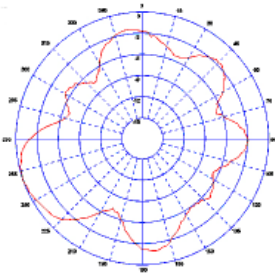

This antenna will fit Panorama's standard 1"x14TPI marine mounting system - stainless steel ratchet mount part number NDRS-SL. Panorama can also supply custom extension coaxial cable sets to meet the customer's specific installation requirements

### Technical Drawing

Typical VSWR\*

Typical H-Plane (900MHz)

Typical H-Plane (1800MHz)

Typical H-Plane (2000MHz)

Part No. NA6-3G-03NJ

Electrical Data

Frequency Range (MHz)	824-960, 1710-1880, 1900-2170	
Operational Band	GSM800, GSM900, GSM1800, PCS1900, 3G UMTS	
Peak Gain (Isotropic)*	8/900MHz	2dBi
	1800MHz	5dBi
	1900 & 2100MHz	6dBi
Impedance	50Ω	
Max Input Power (W)	20	

Mechanical Data

Dimensions (mm)	Length	445 (17.5")
	Width	25 (0.98")
Material	Fibre glass and Stainless Steel	
Operating Temp (°C)	-40° / +80°C (-40° / +176°F )	
Colour	White	

Mounting Data

Type	Optional stainless steel ratchet mount available (NDRS-SL)
------	--

Cable Data

Type	CS29
Diameter (mm)	5 (0.2")
Length (m)	0.3 (12")
Termination	N Jack

\*Not including cable loss

**Panorama Antennas Ltd**  
 Frogmore, London, SW18 1HF, United Kingdom  
 T: +44 (0)20 8877 4444  
 F: +44 (0)20 8877 4477  
 E: sales@panorama-antennas.com  
 www.panorama-antennas.com