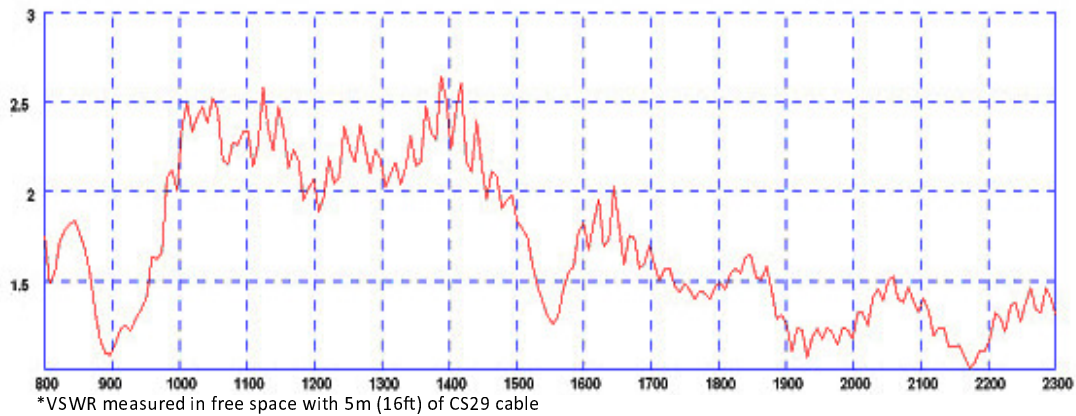

### NA6-3G-03NJ

Marine grade housing  
2G/3G coverage

Panorama's marine 2G/3G antenna has been designed to meet the increasing demand for reliable connectivity for marine environments.

This antenna offers 6dBi peak gain at the 2.1GHz 3G / UMTS frequency band in order to ensure a reliable high speed data connection whenever possible. The antenna features 800 / 900 / 1800MHz fall back to ensure that even when there is no 3G coverage there is always a cellular or GPRS data link available.

### Technical Drawing

Typical VSWR\*

Typical H-Plane (900MHz)

Typical H-Plane (1800MHz)

Typical H-Plane (2000MHz)

Part No. NA6-3G-03NJ

Electrical Data

Frequency Range (MHz)	824-960, 1710-1880, 1900-2170	
Operational Band	GSM800, GSM900, GSM1800, PCS1900, 3G UMTS	
Peak Gain (Isotropic)*	8/900MHz	2dBi
	1800MHz	5dBi
	1900 & 2100MHz	6dBi
Impedance	50Ω	
Max Input Power (W)	20	

Mechanical Data

Dimensions (mm)	Length	445 (17.5")
	Width	25 (0.98")
Material	Fibre glass and Stainless Steel	
Operating Temp (°C)	-40° / +80°C (-40° / +176°F )	
Colour	White	

Mounting Data

Type	Optional stainless steel ratchet mount available (NDRS-SL)
------	--

Cable Data

Type	CS29
Diameter (mm)	5 (0.2")
Length (m)	0.3 (12")
Termination	N Jack

\*Not including cable loss

**Panorama Antennas Ltd**  
 Frogmore, London, SW18 1HF, United Kingdom  
 T: +44 (0)20 8877 4444  
 F: +44 (0)20 8877 4477  
 E: sales@panorama-antennas.com  
 www.panorama-antennas.com