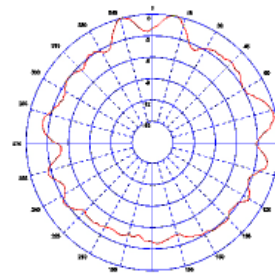

This antenna will fit Panorama's standard 1"x14TPI marine mounting system - stainless steel ratchet mount part number NDRS-SL. Panorama can also supply custom extension coaxial cable sets to meet the customer's specific installation requirements

### Technical Drawing

Typical VSWR\*

Typical H-Plane (900MHz)

Typical H-Plane (1800MHz)

Typical H-Plane (2000MHz)

Part No. NA6-3G-03NJ

Electrical Data

Frequency Range (MHz)	824-960, 1710-1880, 1900-2170	
Operational Band	GSM800, GSM900, GSM1800, PCS1900, 3G UMTS	
Peak Gain (Isotropic)*	8/900MHz	2dBi
	1800MHz	5dBi
	1900 & 2100MHz	6dBi
Impedance	50Ω	
Max Input Power (W)	20	

Mechanical Data

Dimensions (mm)	Length	445 (17.5")
	Width	25 (0.98")
Material	Fibre glass and Stainless Steel	
Operating Temp (°C)	-40° / +80°C (-40° / +176°F )	
Colour	White	

Mounting Data

Type	Optional stainless steel ratchet mount available (NDRS-SL)
------	--

Cable Data

Type	CS29
Diameter (mm)	5 (0.2")
Length (m)	0.3 (12")
Termination	N Jack

\*Not including cable loss

**Panorama Antennas Ltd**  
 Frogmore, London, SW18 1HF, United Kingdom  
 T: +44 (0)20 8877 4444  
 F: +44 (0)20 8877 4477  
 E: sales@panorama-antennas.com  
 www.panorama-antennas.com