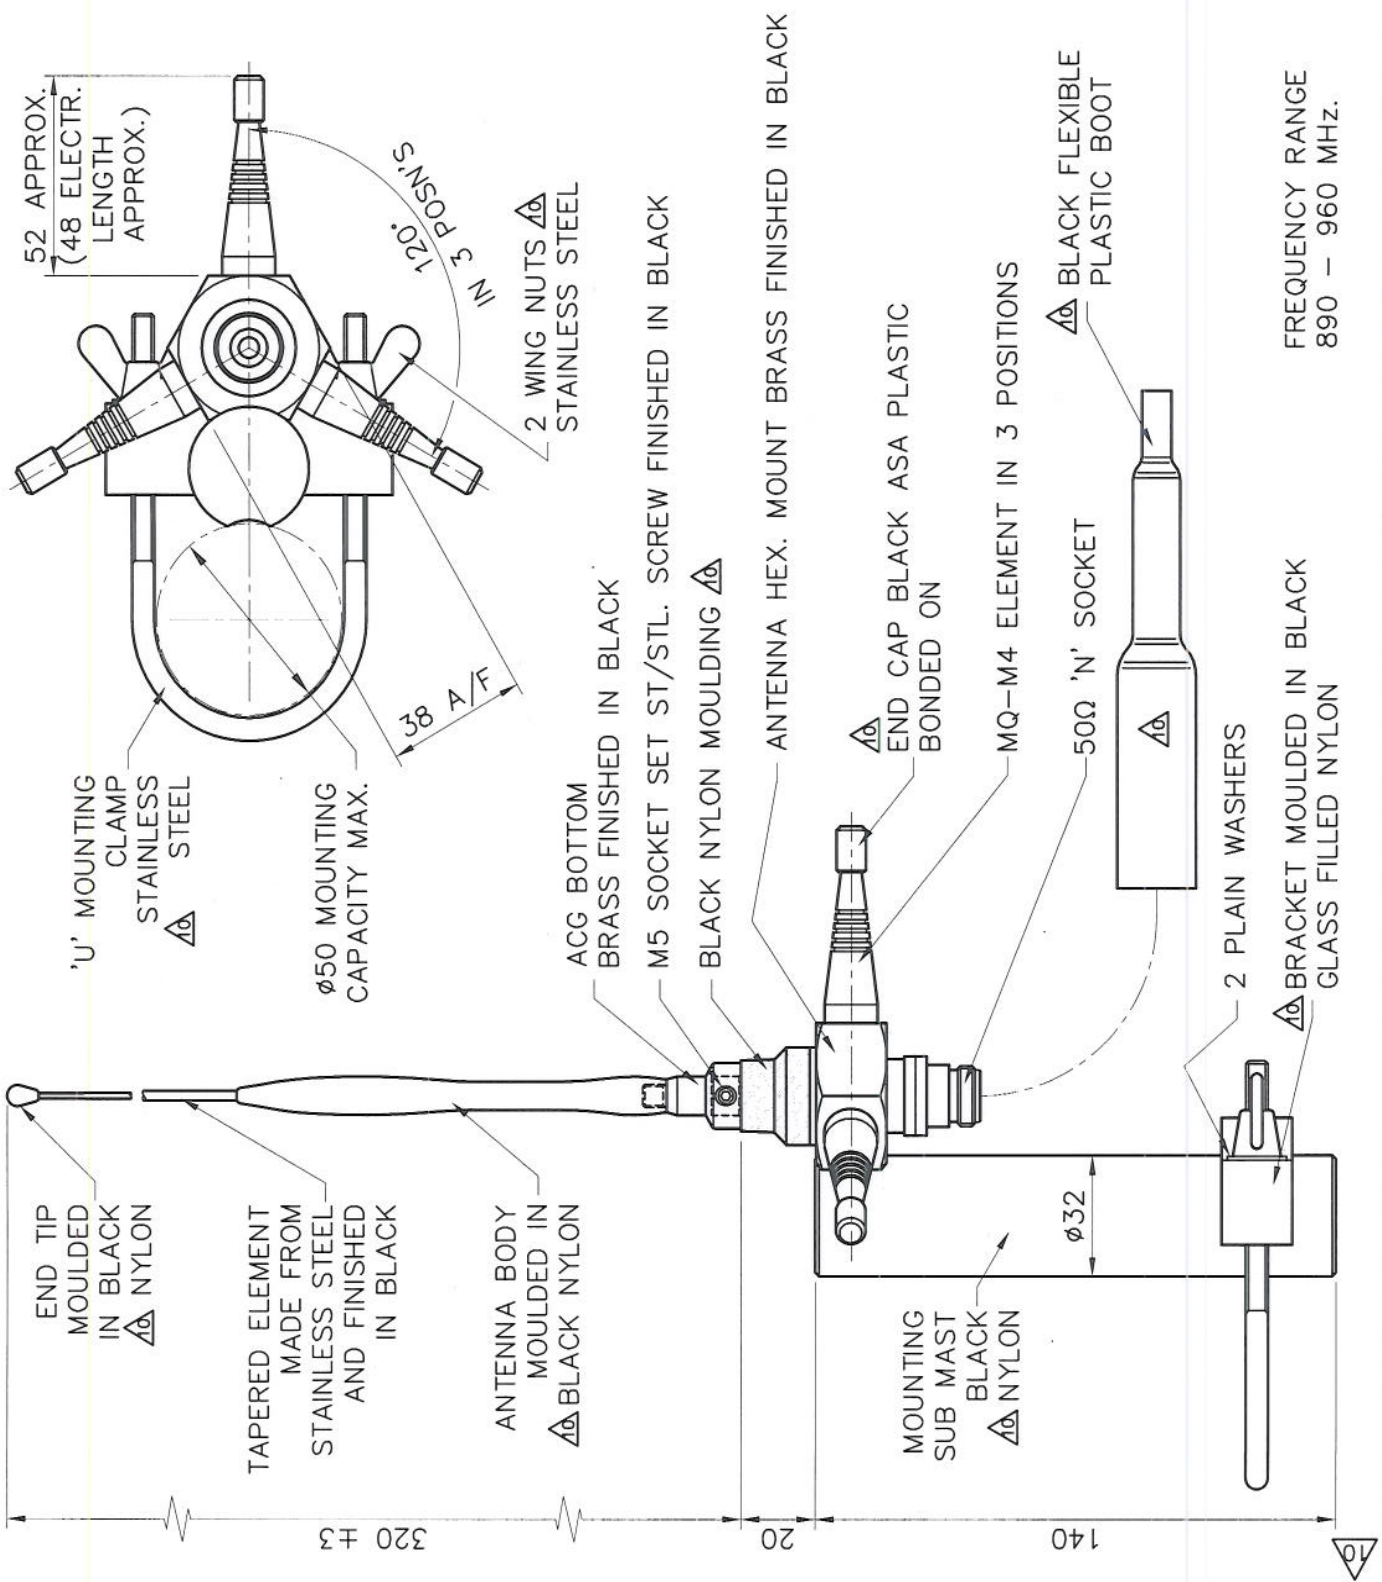

DRG. No.	BS900	
TITLE	CELLULAR GROUND PLANE ANTENNA ASSEMBLY	
DRAWN	A.G.	DO.CHECK A.J.
MATERIAL		
FINISH		
DIMENSIONS IN mm	SCALE	1:2
FILENAME	BS900	
TOLERANCES UNLESS OTHERWISE STATED		
0 DEC. PLACE ± 0.5	2 DEC. PLACES ± 0.1	
1 DEC. PLACE ± 0.2	ANGULAR $\pm 1^\circ$	
DO NOT SCALE	PROJECTION	
C/NOTE	ISSUE	DATE
	3	15.11.86
	4	27.4.89
	5	6.6.89
00355	6	17.8.96
01492	7	31.3.98
01019	8	18.1.05
01019	9	19.1.05
01019	10	08.06.16
	DENOTES LATEST ISSUE CHANGES	
PANORAMA ANTENNAS LTD. LONDON		
THIS DOCUMENT MUST NOT BE COPIED OR DISCLOSED TO A THIRD PARTY WITHOUT THE WRITTEN CONSENT OF PANORAMA ANTENNAS LTD.		
© 1996	A4	