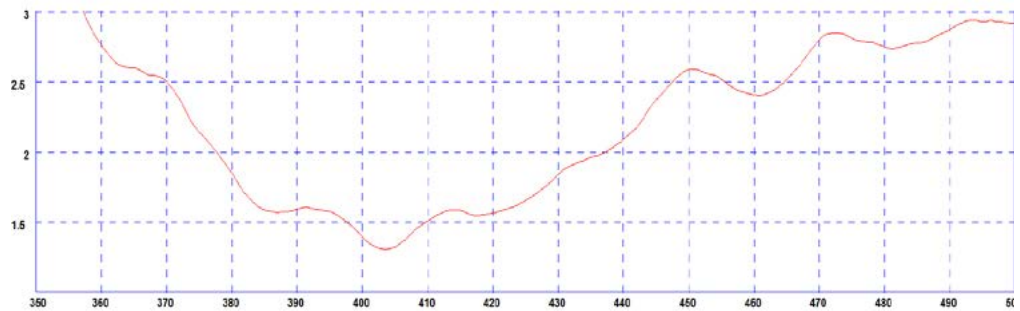

### Technical Drawing

## Elevated Gain Antenna

Typical H-Plane (390MHz)

Typical E-Plane (390MHz)

Typical VSWR\*

\* All electrical measurements taken in free space with 5m (17') of CS23 cable.