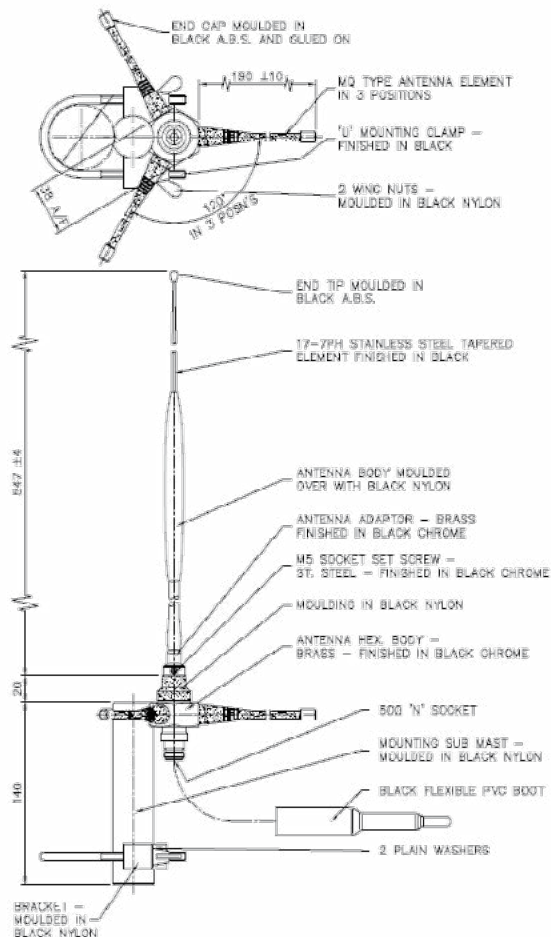

### BSU-TETG5

5dBi Omni-directional Gain

Mast Mount

Temporary or Permanent

Quick Assembly

The BSU-TETG5 type antenna is a 5dBi gain ruggedized product and is suitable for temporary field use or permanent installation. It has a black plated brass centre hub, which is mounted on a nylon stub mast and is supplied with mounting hardware.

The hub has a N socket terminal which allows use of different types and diameter coaxial cable, depending on cable length required. The broad band co-linear radiating element is fitted to the centre of the hub and three flexible ¼ wave elements provide the ground plane.

### Technical Drawing