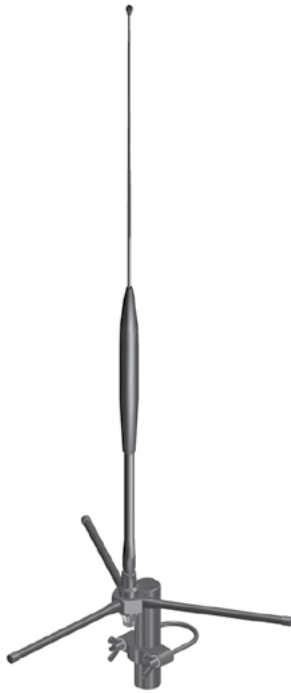

## Elevated Gain Antenna

04/04/2016 v3

### BSU-TETG5

5dBi Omni-directional Gain

Mast Mount

Temporary or Permanent

Quick Assembly

The BSU-TETG5 type antenna is a 5dBi gain ruggedized product and is suitable for temporary field use or permanent installation. It has a black plated brass centre hub, which is mounted on a nylon stub mast and is supplied with mounting hardware.

The hub has a N socket terminal which allows use of different types and diameter coaxial cable, depending on cable length required. The broad band co-linear radiating element is fitted to the centre of the hub and three flexible ¼ wave elements provide the ground plane.