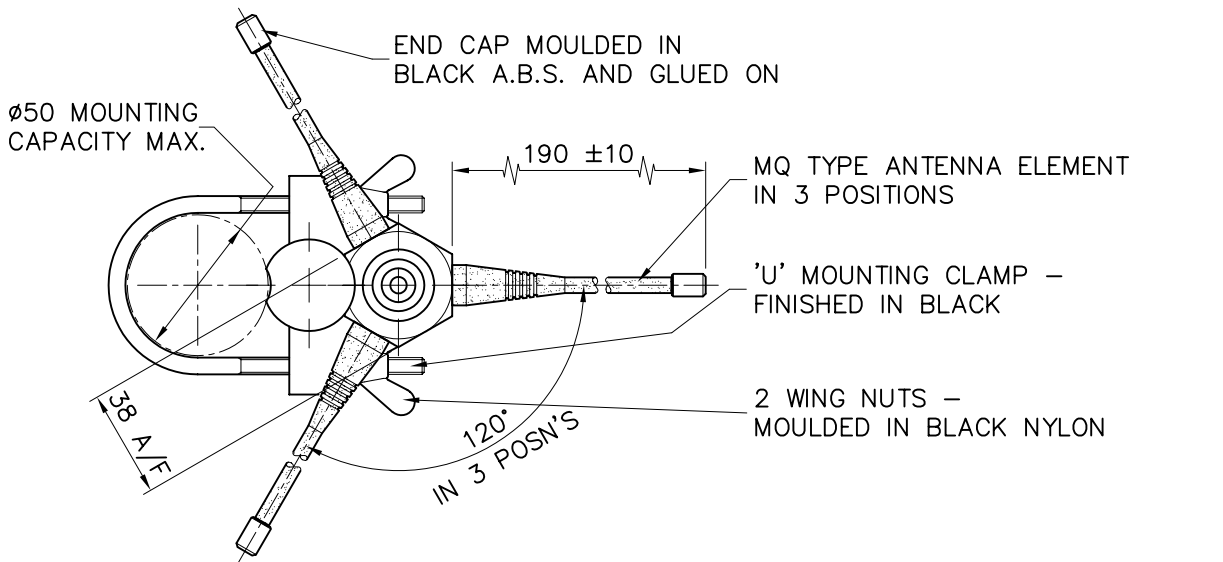

THIS IS A PROPRIETARY ITEM OF PANORAMA ANTENNAS LTD. AND COULD BE SUBJECT TO CHANGE WITHOUT PRIOR NOTICE. THIS ITEM IS RoHS COMPLIANT.

BRACKET - MOULDED IN BLACK NYLON

01019	1	22.02.12	K.D.	TOLERANCES UNLESS OTHERWISE STATED
				0 DEC. PLACE ±0.5 2 DEC. PLACES ±0.1
				1 DEC. PLACE ±0.2 ANGULAR ±1°
				MATERIAL
				FINISH
C/NOTE	ISSUE	DATE	APPROVAL	

TITLE			
UHF 5dBi BASE STATION ANTENNA ASSEMBLY 380-430MHz.			
DRAWN	DO.CHECK	SCALE	DIMENSIONS
A.G.	K.D.	1:2	IN mm
PANORAMA ANTENNAS			