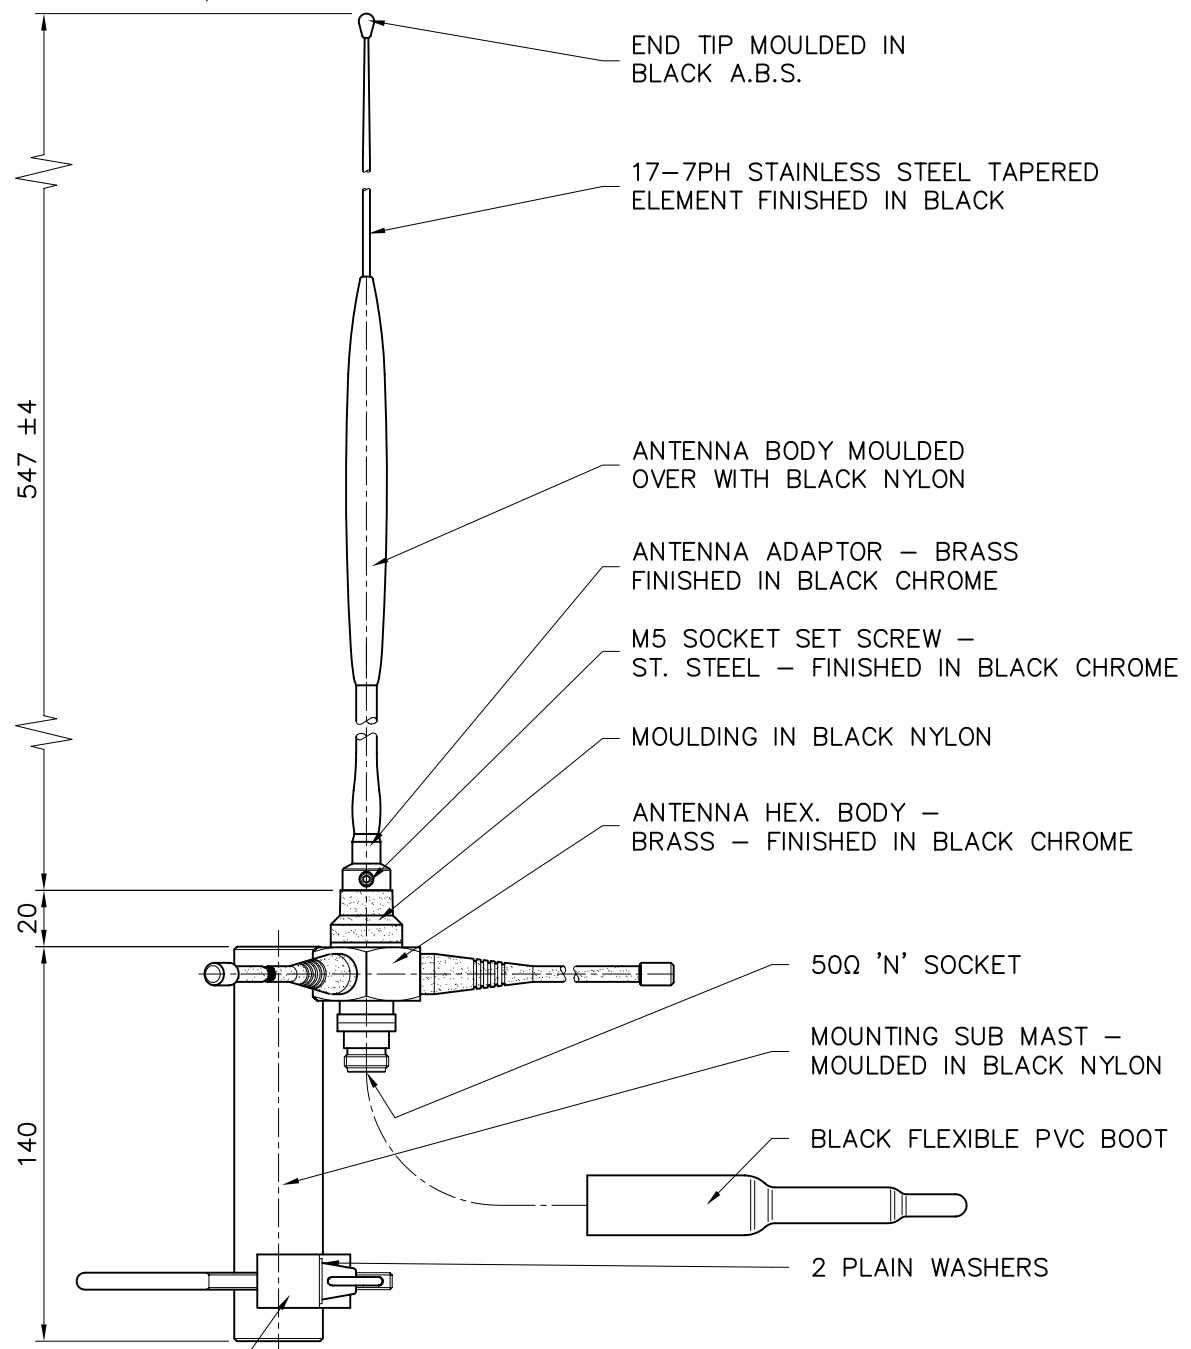

THIS IS A PROPRIETARY ITEM OF PANORAMA ANTENNAS LTD. AND COULD BE SUBJECT TO CHANGE WITHOUT PRIOR NOTICE. THIS ITEM IS RoHS COMPLIANT.

BRACKET - MOULDED IN BLACK NYLON

01019	1	22.02.12	K.D.	TOLERANCES UNLESS OTHERWISE STATED
				0 DEC. PLACE ±0.5 2 DEC. PLACES ±0.1
				1 DEC. PLACE ±0.2 ANGULAR ±1°
				MATERIAL
				FINISH
C/NOTE	ISSUE	DATE	APPROVAL	

TITLE			
UHF 5dBi BASE STATION ANTENNA ASSEMBLY 380-430MHz.			
DRAWN	DO.CHECK	SCALE	DIMENSIONS
A.G.	K.D.	1:2	IN mm
PANORAMA ANTENNAS			