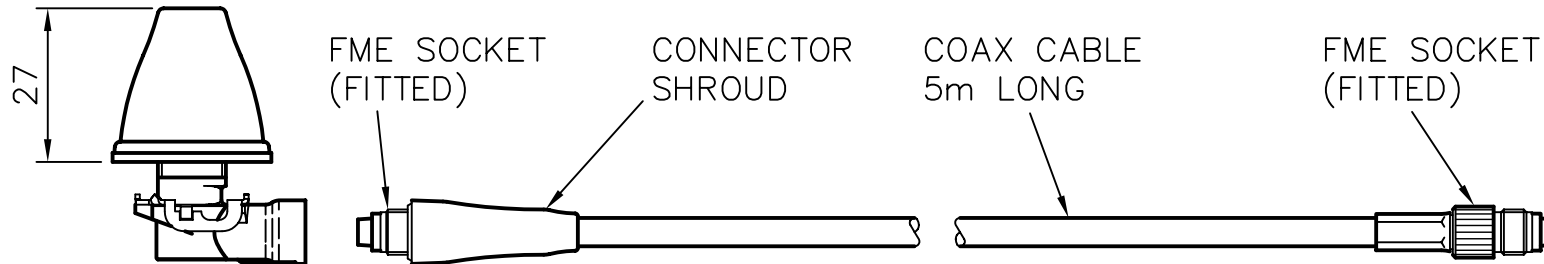

THIS IS A PROPRIETARY ITEM OF PANORAMA ANTENNAS LTD. AND COULD BE SUBJECT TO CHANGE WITHOUT PRIOR NOTICE.

NOTES: -

1. PANEL MOUNTING HOLE $\phi 12.5$ IF INTERNAL ACCESS IS POSSIBLE.
 PANEL MOUNTING HOLE $\phi 16.0$ WITH EXTERNAL ACCESS ONLY.

DRG. No.	EB-5F		
TITLE	EUROBASE 5m COAX FME FITTED		
DRAWN	A.G.	DO.CHECK	T.S.
MATERIAL	/		
FINISH	/		
DIMENSIONS IN mm	SCALE 1:1 & 2:1		
FILENAME	EB-5F		
TOLERANCES UNLESS OTHERWISE STATED			
0 DEC. PLACE ± 0.5		2 DEC. PLACES ± 0.1	
1 DEC. PLACE ± 0.2		ANGULAR $\pm 1'$	
DO NOT SCALE	PROJECTION		
C/NOTE	ISSUE	DATE	APPROVAL
00565	1	25.1.96	K.D.
- DENOTES LATEST ISSUE CHANGES			
PANORAMA ANTENNAS LTD. LONDON			
THIS DOCUMENT MUST NOT BE COPIED OR DISCLOSED TO A THIRD PARTY WITHOUT THE WRITTEN CONSENT OF PANORAMA ANTENNAS LTD.			
© 1996		A4	