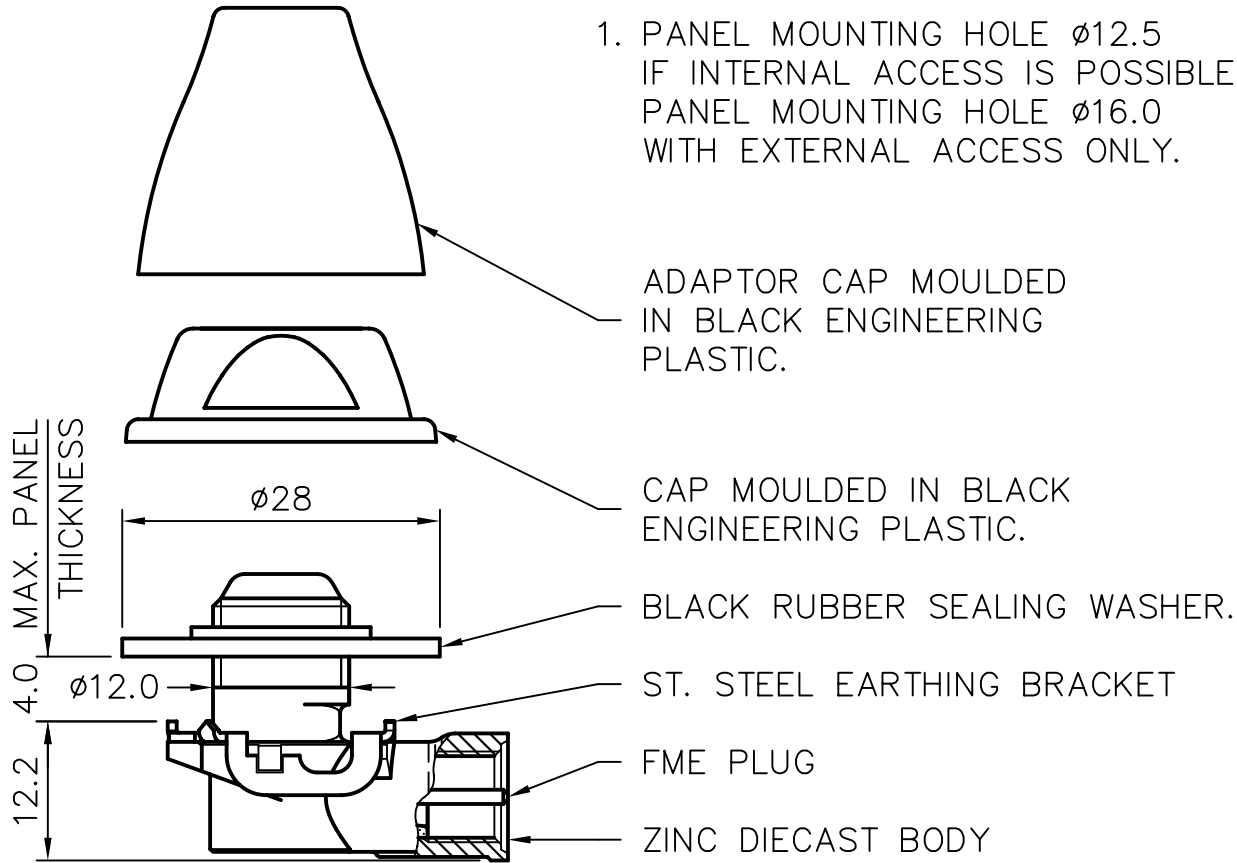

THIS IS A PROPRIETARY ITEM OF PANORAMA ANTENNAS LTD. AND COULD BE SUBJECT TO CHANGE WITHOUT PRIOR NOTICE.

NOTES: -

1. PANEL MOUNTING HOLE $\phi 12.5$ IF INTERNAL ACCESS IS POSSIBLE.
 PANEL MOUNTING HOLE $\phi 16.0$ WITH EXTERNAL ACCESS ONLY.

DRG. No.	EB-5F		
TITLE	EUROBASE 5m COAX FME FITTED		
DRAWN	A.G.	DO.CHECK	T.S.
MATERIAL	/		
FINISH	/		
DIMENSIONS IN mm	SCALE 1:1 & 2:1		
FILENAME	EB-5F		
TOLERANCES UNLESS OTHERWISE STATED			
0 DEC. PLACE ± 0.5		2 DEC. PLACES ± 0.1	
1 DEC. PLACE ± 0.2		ANGULAR $\pm 1'$	
DO NOT SCALE	PROJECTION		
C/NOTE	ISSUE	DATE	APPROVAL
00565	1	25.1.96	K.D.
- DENOTES LATEST ISSUE CHANGES			
PANORAMA ANTENNAS LTD. LONDON			
THIS DOCUMENT MUST NOT BE COPIED OR DISCLOSED TO A THIRD PARTY WITHOUT THE WRITTEN CONSENT OF PANORAMA ANTENNAS LTD.			
© 1996		A4	