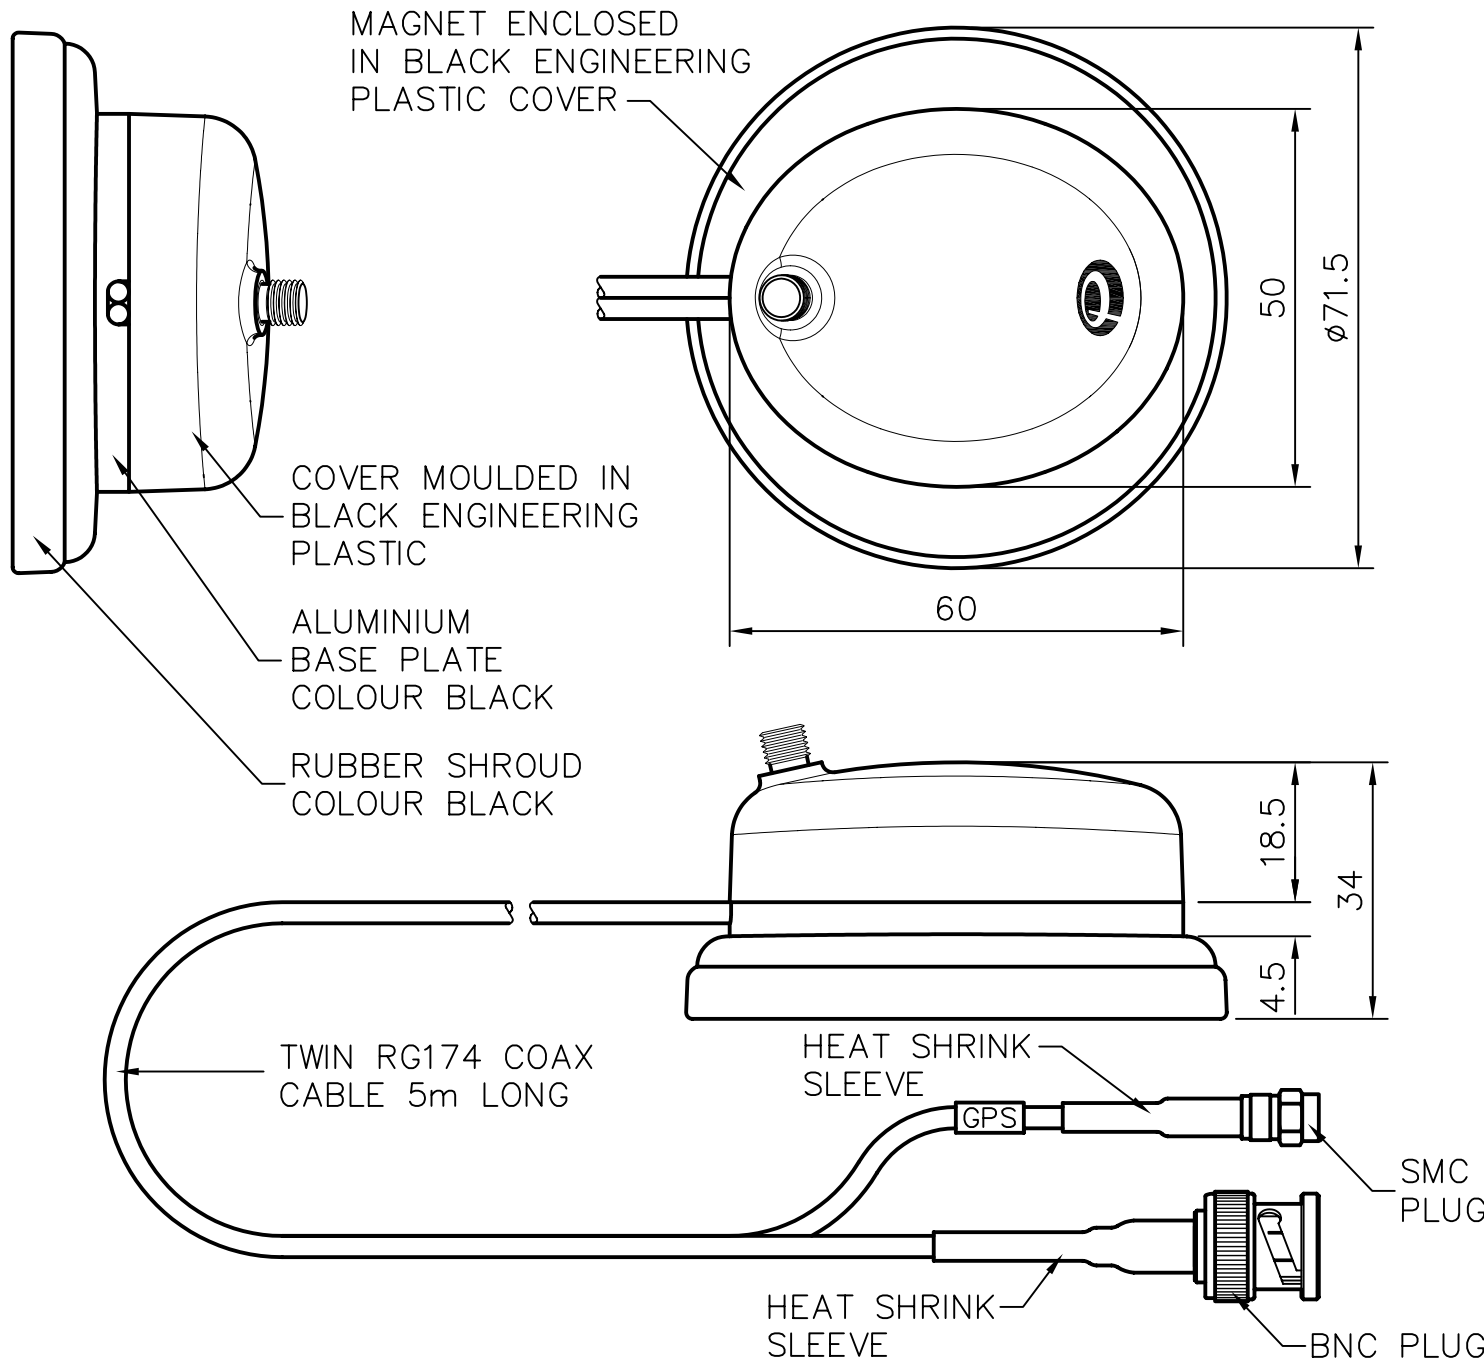

THIS IS A PROPRIETARY ITEM OF PANORAMA ANTENNAS LTD. AND COULD BE SUBJECT TO CHANGE WITHOUT PRIOR NOTICE. THIS ITEM IS ROHS COMPLIANT.

DRG. No.	GPSKM-5SCB		
TITLE	MAG. MOUNT GPS COMBINAION 26dB ANTENNA 5m T. COAX SMC PLUG/BNC PLUG		
MATERIAL			
FINISH			
DRAWN	A.G.	DO.CHECK	C.J.
SCALE	1:1	DIMENSIONS IN mm	
TOLERANCES UNLESS OTHERWISE STATED			
0 DEC. PLACE ± 0.5		2 DEC. PLACES ± 0.1	
1 DEC. PLACE ± 0.2		ANGULAR $\pm 1'$	
DO NOT SCALE	PROJECTION		
C/NOTE	ISSUE	DATE	APPROVAL
01019	1	27.08.09	C.J.
— DENOTES LATEST ISSUE CHANGES			
THIS DOCUMENT MUST NOT BE COPIED OR DISCLOSED TO A THIRD PARTY WITHOUT THE WRITTEN CONSENT OF PANORAMA ANTENNAS LTD.			
© 2009			A4