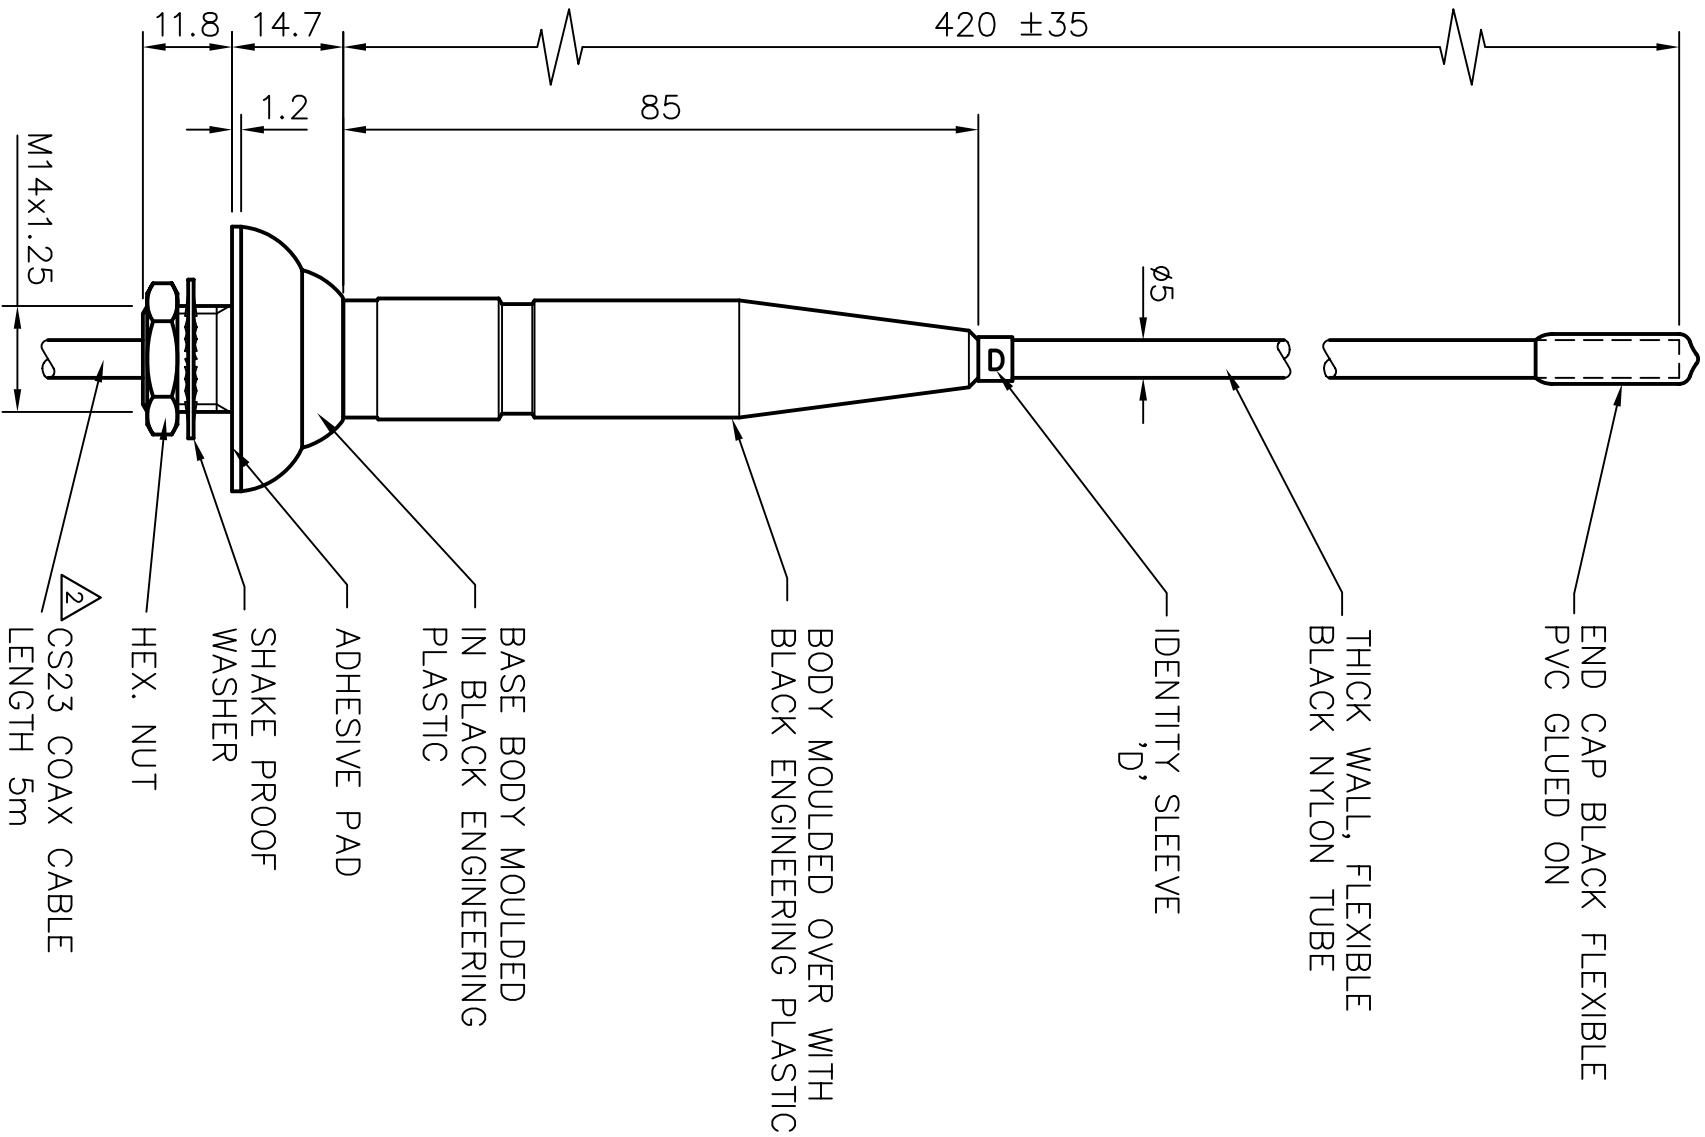

HM-S1

DRG. No.

THIS IS A PROPRIETARY ITEM OF PANORAMA ANTENNAS LTD. AND COULD BE SUBJECT TO CHANGE WITHOUT PRIOR NOTICE. THIS ITEM IS RoHS COMPLIANT.

△ — DENOTES LATEST ISSUE CHANGES

01019	1	23.6.04	K.D.	TOLERANCES UNLESS OTHERWISE STATED 0 DEC. PLACE ±0.5 2 DEC. PLACES ±0.1 1 DEC. PLACE ±0.2 ANGULAR ±1°	DRAWN T.S. DO CHECK K.D.	SCALE 1:1 DIMENSIONS IN mm	FILE HM-S1
01019	2	30.05.07	K.D.				
C/NOTE	ISSUE	DATE	APPROVAL				

TITLE GPI PANEL MOUNT ANTENNA

380-400MHZ

MATERIAL

FINISH

PANORAMA ANTENNAS