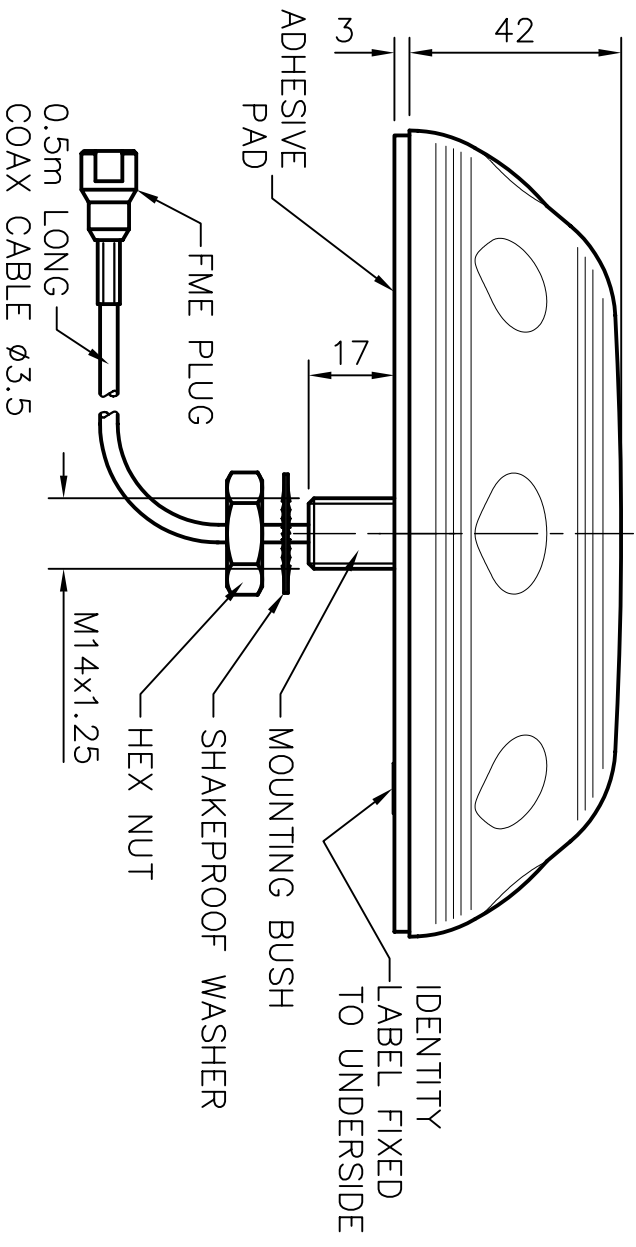

LP390W

DRG. No.

THIS IS A PROPRIETARY ITEM OF PANORAMA ANTENNAS LTD. AND COULD BE SUBJECT TO CHANGE WITHOUT PRIOR NOTICE. THIS ITEM IS RoHS COMPLIANT.

△ — DENOTES LATEST ISSUE CHANGES

COVER MOULDED
IN HIGH IMPACT
WHITE ENGINEERING
PLASTIC.

01019	1	24.11.06	K.D.	TOLERANCES UNLESS OTHERWISE STATED 0 DEC. PLACE ±0.5 2 DEC. PLACES ±0.1 1 DEC. PLACE ±0.2 ANGULAR 1°	TITLE LOW PROFILE UHF ANTENNA 0.5m COAX FME PLUG 380-400MHZ - WHITE
01019	2	17.04.08	K.D.		DRAWN T.S.
					DO.CHECK K.D.
					SCALE 2:3
					DIMENSIONS IN mm
C/NOTE	ISSUE	DATE	APPROVAL	FINISH	PANORAMA ANTENNAS