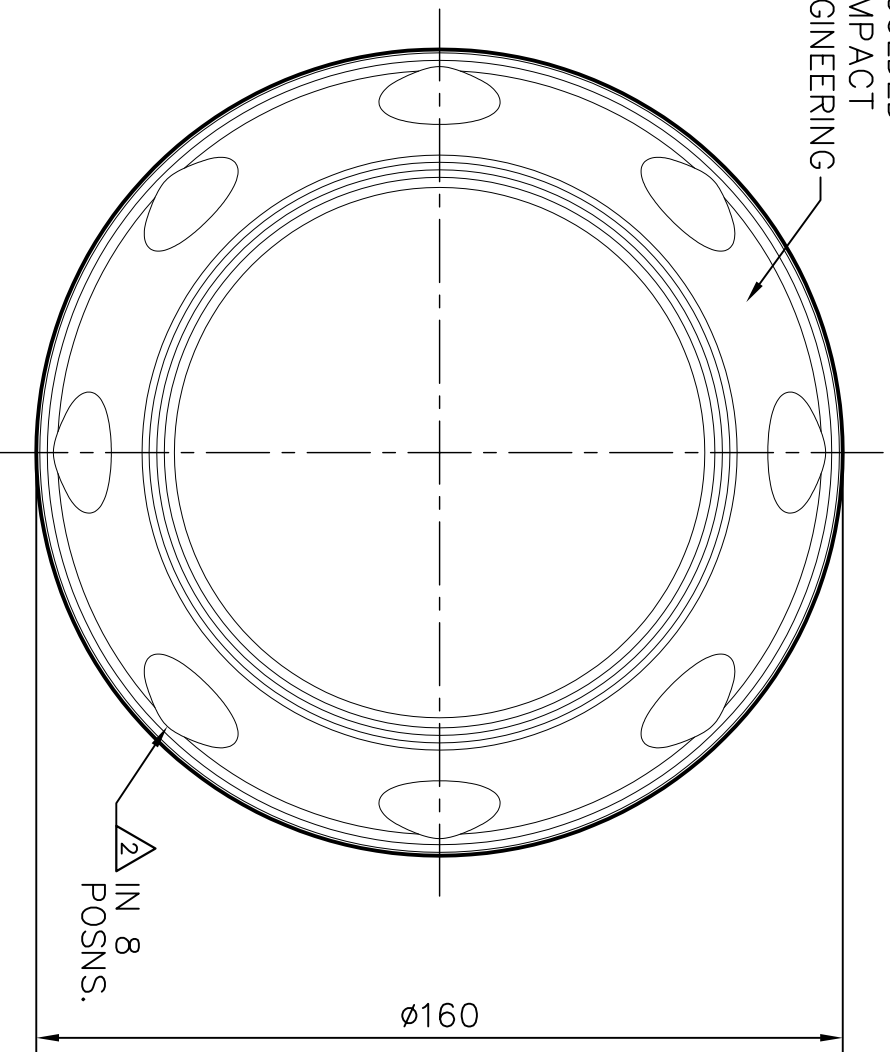

LP390W

DRG. No.

THIS IS A PROPRIETARY ITEM OF PANORAMA ANTENNAS LTD. AND COULD BE SUBJECT TO CHANGE WITHOUT PRIOR NOTICE. THIS ITEM IS RoHS COMPLIANT.

△ — DENOTES LATEST ISSUE CHANGES

COVER MOULDED
IN HIGH IMPACT
WHITE ENGINEERING
PLASTIC.

01019	1	24.11.06	K.D.	TOLERANCES UNLESS OTHERWISE STATED 0 DEC. PLACE ±0.5 2 DEC. PLACES ±0.1 1 DEC. PLACE ±0.2 ANGULAR 1°	TITLE LOW PROFILE UHF ANTENNA 0.5m COAX FME PLUG 380-400MHZ - WHITE
01019	2	17.04.08	K.D.		DRAWN T.S.
					DO.CHECK K.D.
					SCALE 2:3
					DIMENSIONS IN mm
C/NOTE	ISSUE	DATE	APPROVAL	FINISH	PANORAMA ANTENNAS