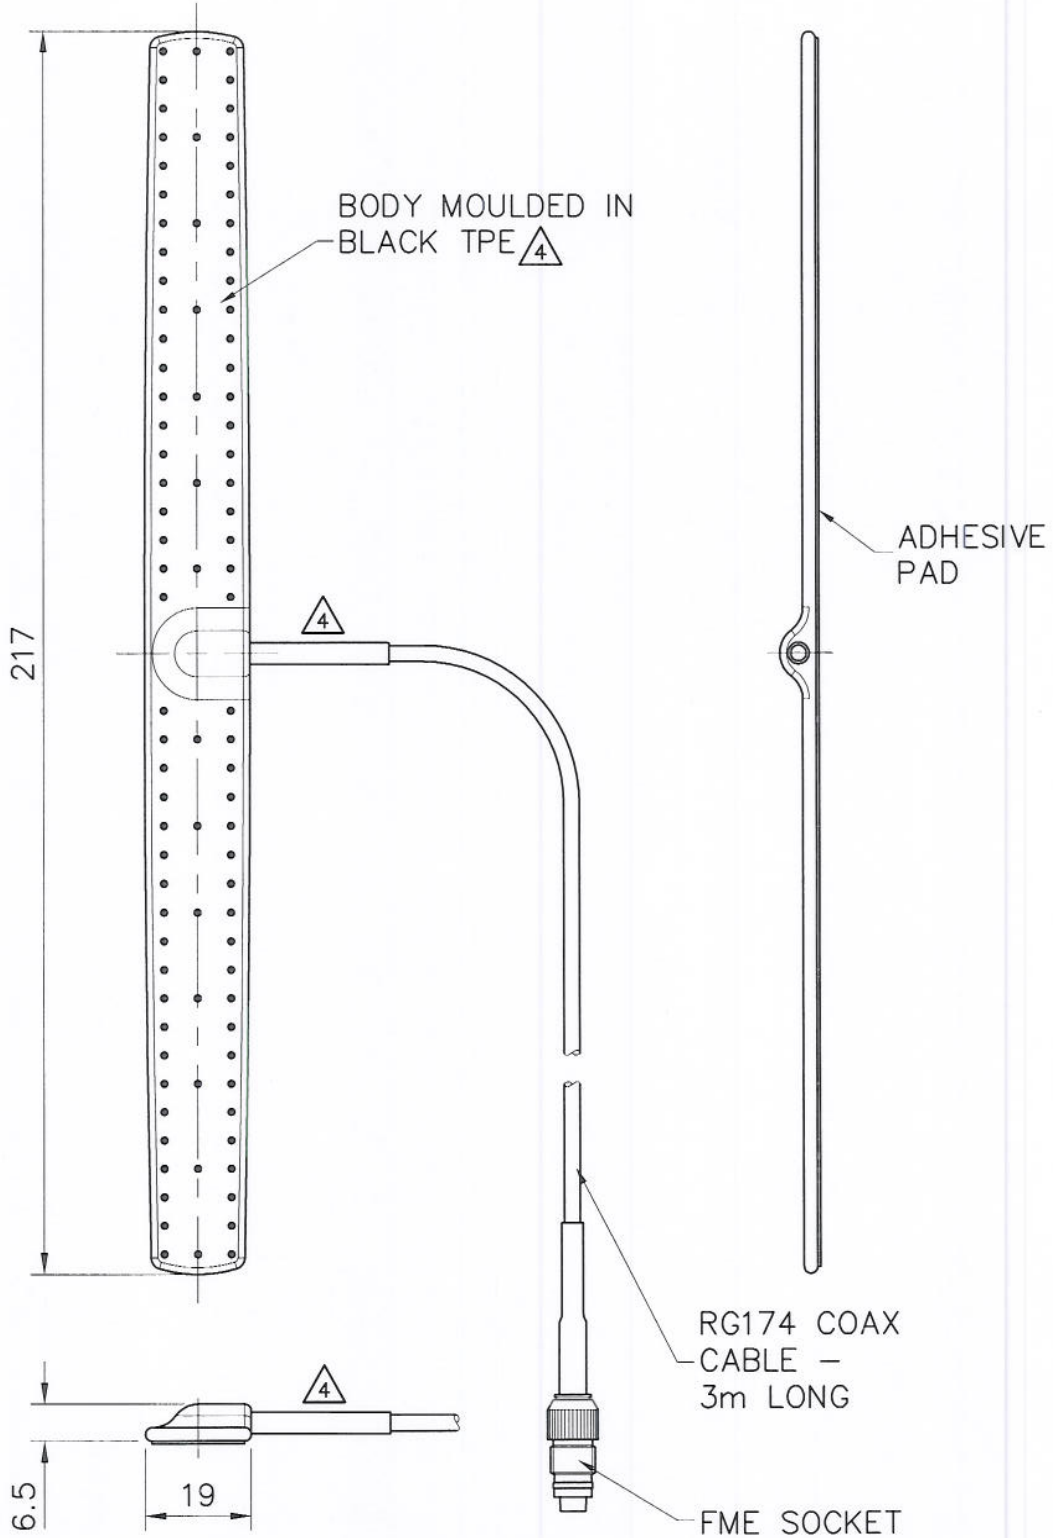

EF-460-3F

DRG. No.

THIS IS A PROPRIETARY ITEM OF PANORAMA ANTENNAS LTD. AND COULD BE SUBJECT TO CHANGE WITHOUT PRIOR NOTICE. THIS ITEM IS RoHS COMPLIANT.

△ DENOTES LATEST ISSUE CHANGES

01019	1	02.02.07	K.D.	TOLERANCES UNLESS OTHERWISE STATED 0 DEC. PLACE ±0.5 2 DEC. PLACES ±0.1 1 DEC. PLACE ±0.2 ANGULAR ±1°
01019	2	12.06.12	K.D.	
01019	3	29.11.12	K.D.	
01019	4	13.04.16	KD	
				MATERIAL
				FINISH
C/NOTE	ISSUE	DATE	APPROVAL	

TITLE			
440-520MHz. "EASY FIT" COVERT ANTENNA			
DRAWN B.L.	DO.CHECK K.D.	SCALE 3:4	DIMENSIONS IN mm