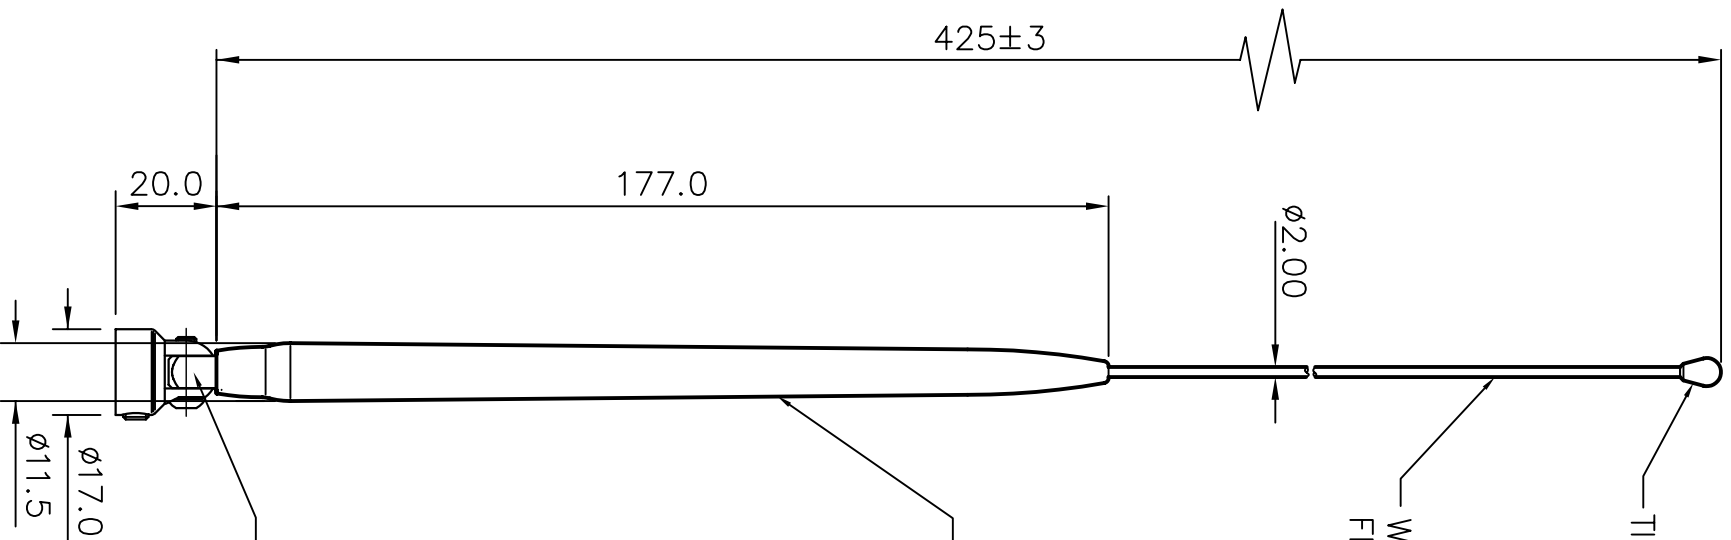

△ — DENOTES LATEST ISSUE CHANGES

FREQUENCY:-
 VHF 155-174 MHZ.
 TETRA 380-400 MHZ.
 UHF 455-468 MHZ.

01019	1	31.01.07	K.D.	TOLERANCES UNLESS OTHERWISE STATED 0 DEC. PLACE ±0.5 2 DEC. PLACES ±0.1 1 DEC. PLACE ±0.2 ANGULAR ±1° MATERIAL	TITLE DUAL BAND TETRA S1 + VHF H6+H7 + 455-468 MHZ. ANTENNA
C/NOTE	ISSUE	DATE	APPROVAL	FINISH	DRAWN B.L.
					DO.CHECK K.D.
					SCALE 2:3
					DIMENSIONS IN mm
					PANORAMA ANTENNAS