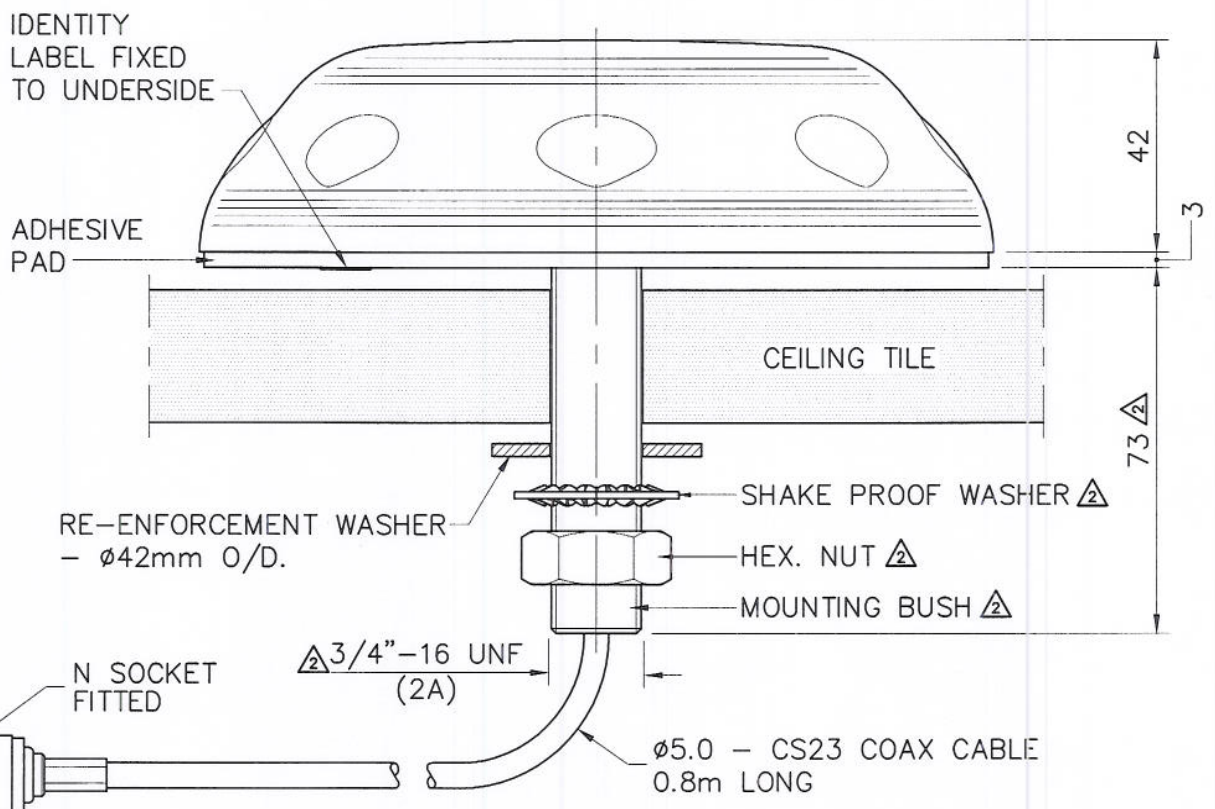

CM-S4-08NJ

DRG. No.

THIS IS A PROPRIETARY ITEM OF PANORAMA ANTENNAS LTD. AND COULD BE SUBJECT TO CHANGE WITHOUT PRIOR NOTICE. THIS ITEM IS RoHS COMPLIANT.

△ DENOTES LATEST ISSUE CHANGES

01019	1	16.02.12	K.D.	TOLERANCES UNLESS OTHERWISE STATED 0 DEC. PLACE ±0.5 2 DEC. PLACES ±0.1 1 DEC. PLACE ±0.2 ANGULAR ±1'
01019	2	16.02.16	KD	
				MATERIAL
				FINISH
C/NOTE	ISSUE	DATE	APPROVAL	

TITLE
CEILING MOUNT ANTENNA
 450-470MHz.
 800mm COAX - N SOCKET

DRAWN A.G.	DO.CHECK K.D.	SCALE 1:1	DIMENSIONS IN mm
---------------	------------------	--------------	---------------------

PANORAMA ANTENNAS