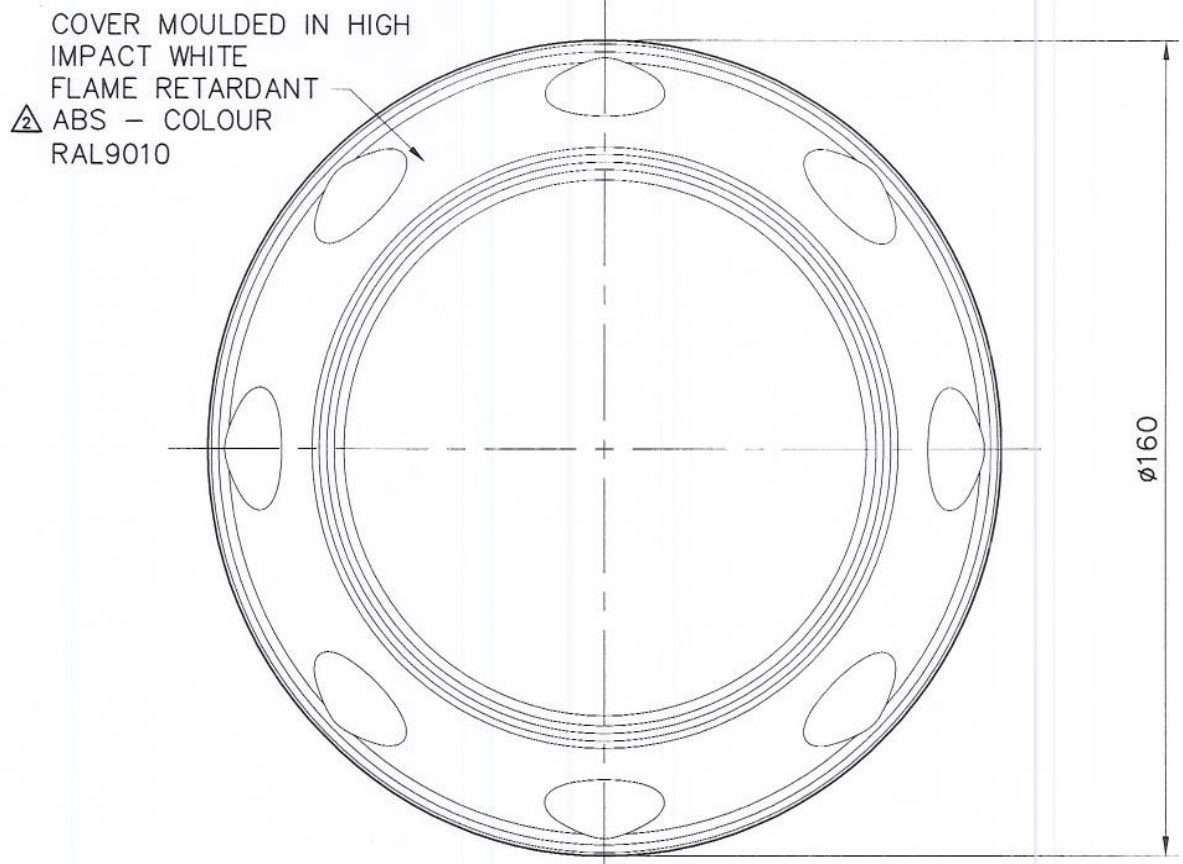

CM-S4-08NJ

DRG. No.

THIS IS A PROPRIETARY ITEM OF PANORAMA ANTENNAS LTD. AND COULD BE SUBJECT TO CHANGE WITHOUT PRIOR NOTICE. THIS ITEM IS RoHS COMPLIANT.

△ DENOTES LATEST ISSUE CHANGES

01019	1	16.02.12	K.D.	TOLERANCES UNLESS OTHERWISE STATED 0 DEC. PLACE ±0.5 2 DEC. PLACES ±0.1 1 DEC. PLACE ±0.2 ANGULAR ±1'
01019	2	16.02.16	KD	
				MATERIAL
				FINISH
C/NOTE	ISSUE	DATE	APPROVAL	

TITLE
CEILING MOUNT ANTENNA
 450-470MHz.
 800mm COAX - N SOCKET

DRAWN A.G.	DO.CHECK K.D.	SCALE 1:1	DIMENSIONS IN mm
---------------	------------------	--------------	---------------------

PANORAMA ANTENNAS