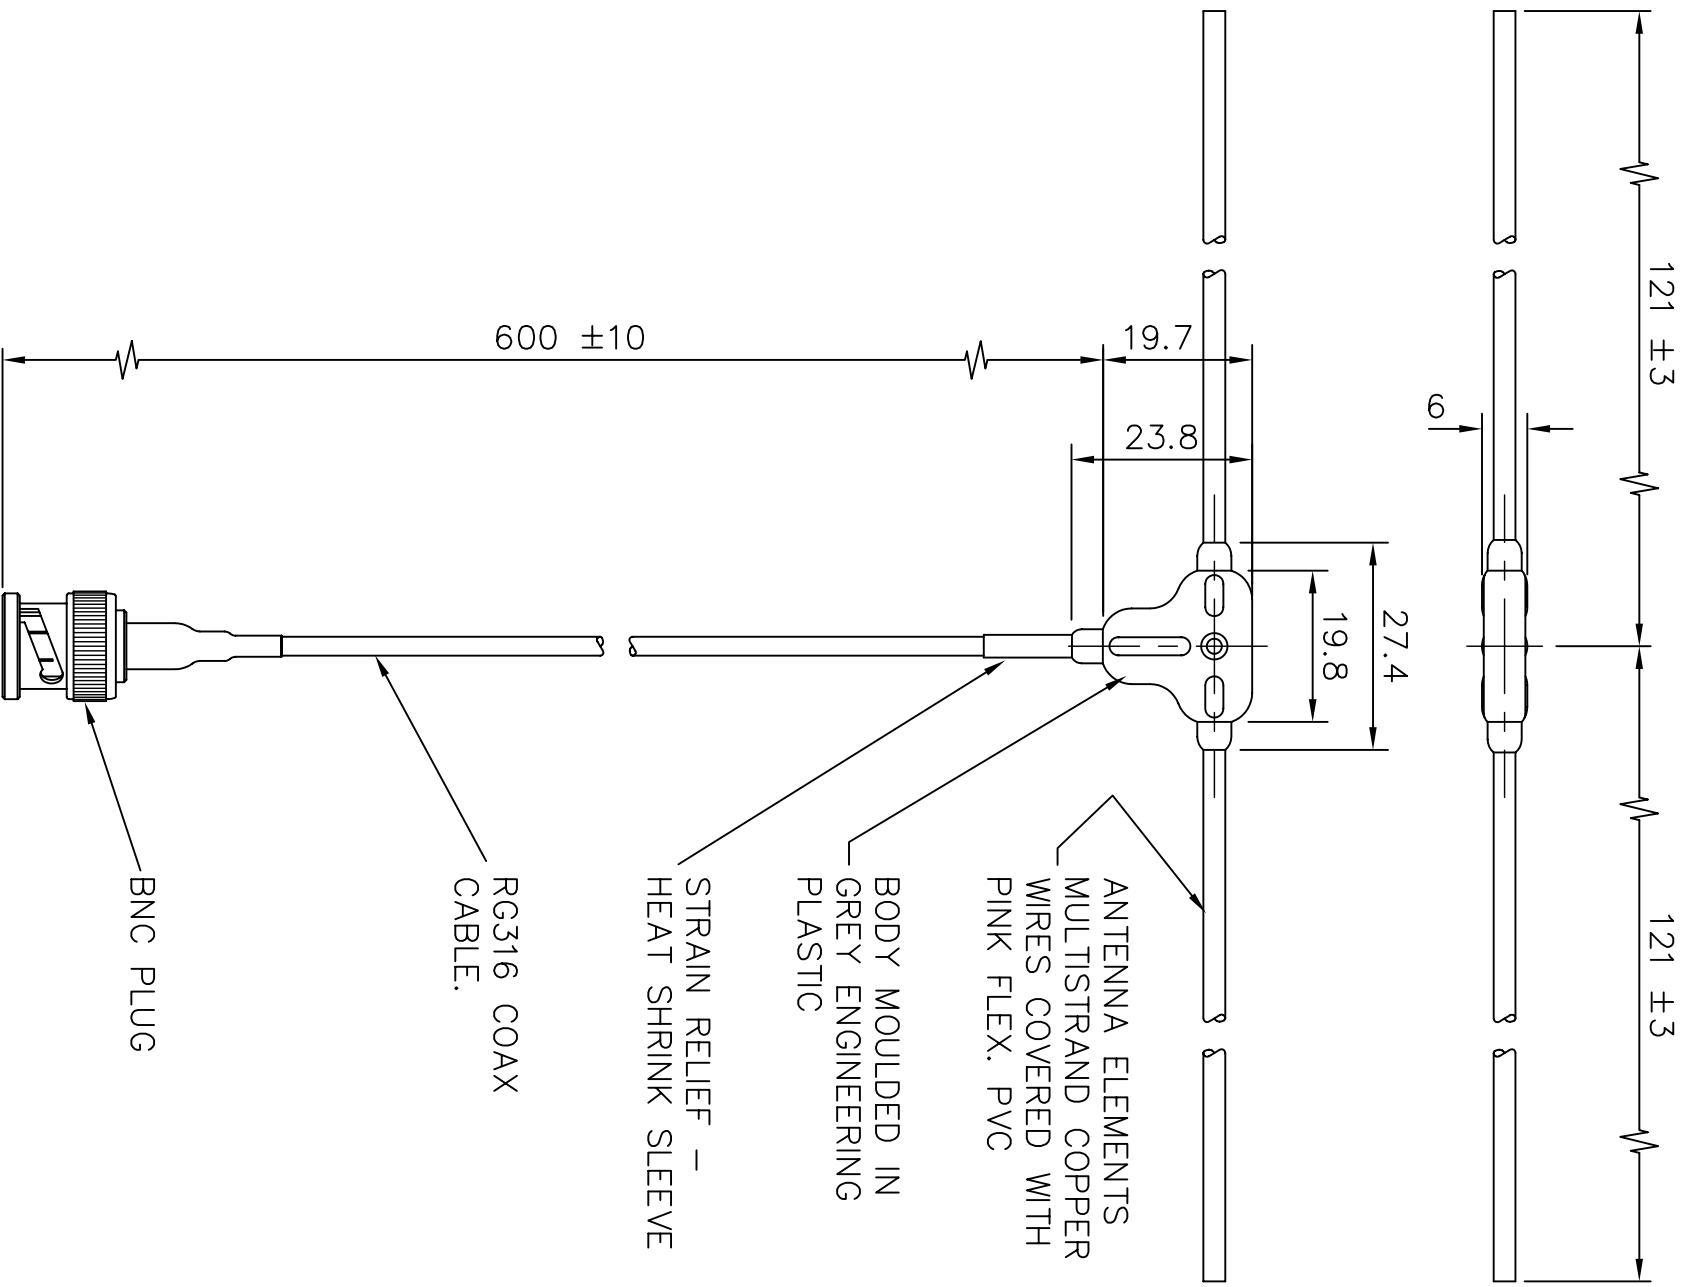

THIS DOCUMENT MUST NOT BE COPIED OR DISCLOSED TO A THIRD PARTY WITHOUT THE WRITTEN CONSENT OF PANORAMA ANTENNAS LTD.

© 2009 A4

DO NOT SCALE

PROJECTION

BWDT-430-BP

DRG. No.

THIS IS A PROPRIETARY ITEM OF PANORAMA ANTENNAS LTD. AND COULD BE SUBJECT TO CHANGE WITHOUT PRIOR NOTICE. THIS ITEM IS RoHS COMPLIANT.

△ — DENOTES LATEST ISSUE CHANGES

01019	1	08.01.09	K.D.	TOLERANCES UNLESS OTHERWISE STATED 0 DEC. PLACE ±0.5 2 DEC. PLACES ±0.1 1 DEC. PLACE ±0.2 ANGULAR FT°	TITLE BODYWORN DIPOLE ANTENNA ASSEMBLY 420-440 MHZ. BNC PLUG
C/NOTE	ISSUE	DATE	APPROVAL	MATERIAL	DRAWN A.G.
				FINISH	DO.CHECK K.D.
					SCALE 1:1
					DIMENSIONS IN mm
PANORAMA ANTENNAS					