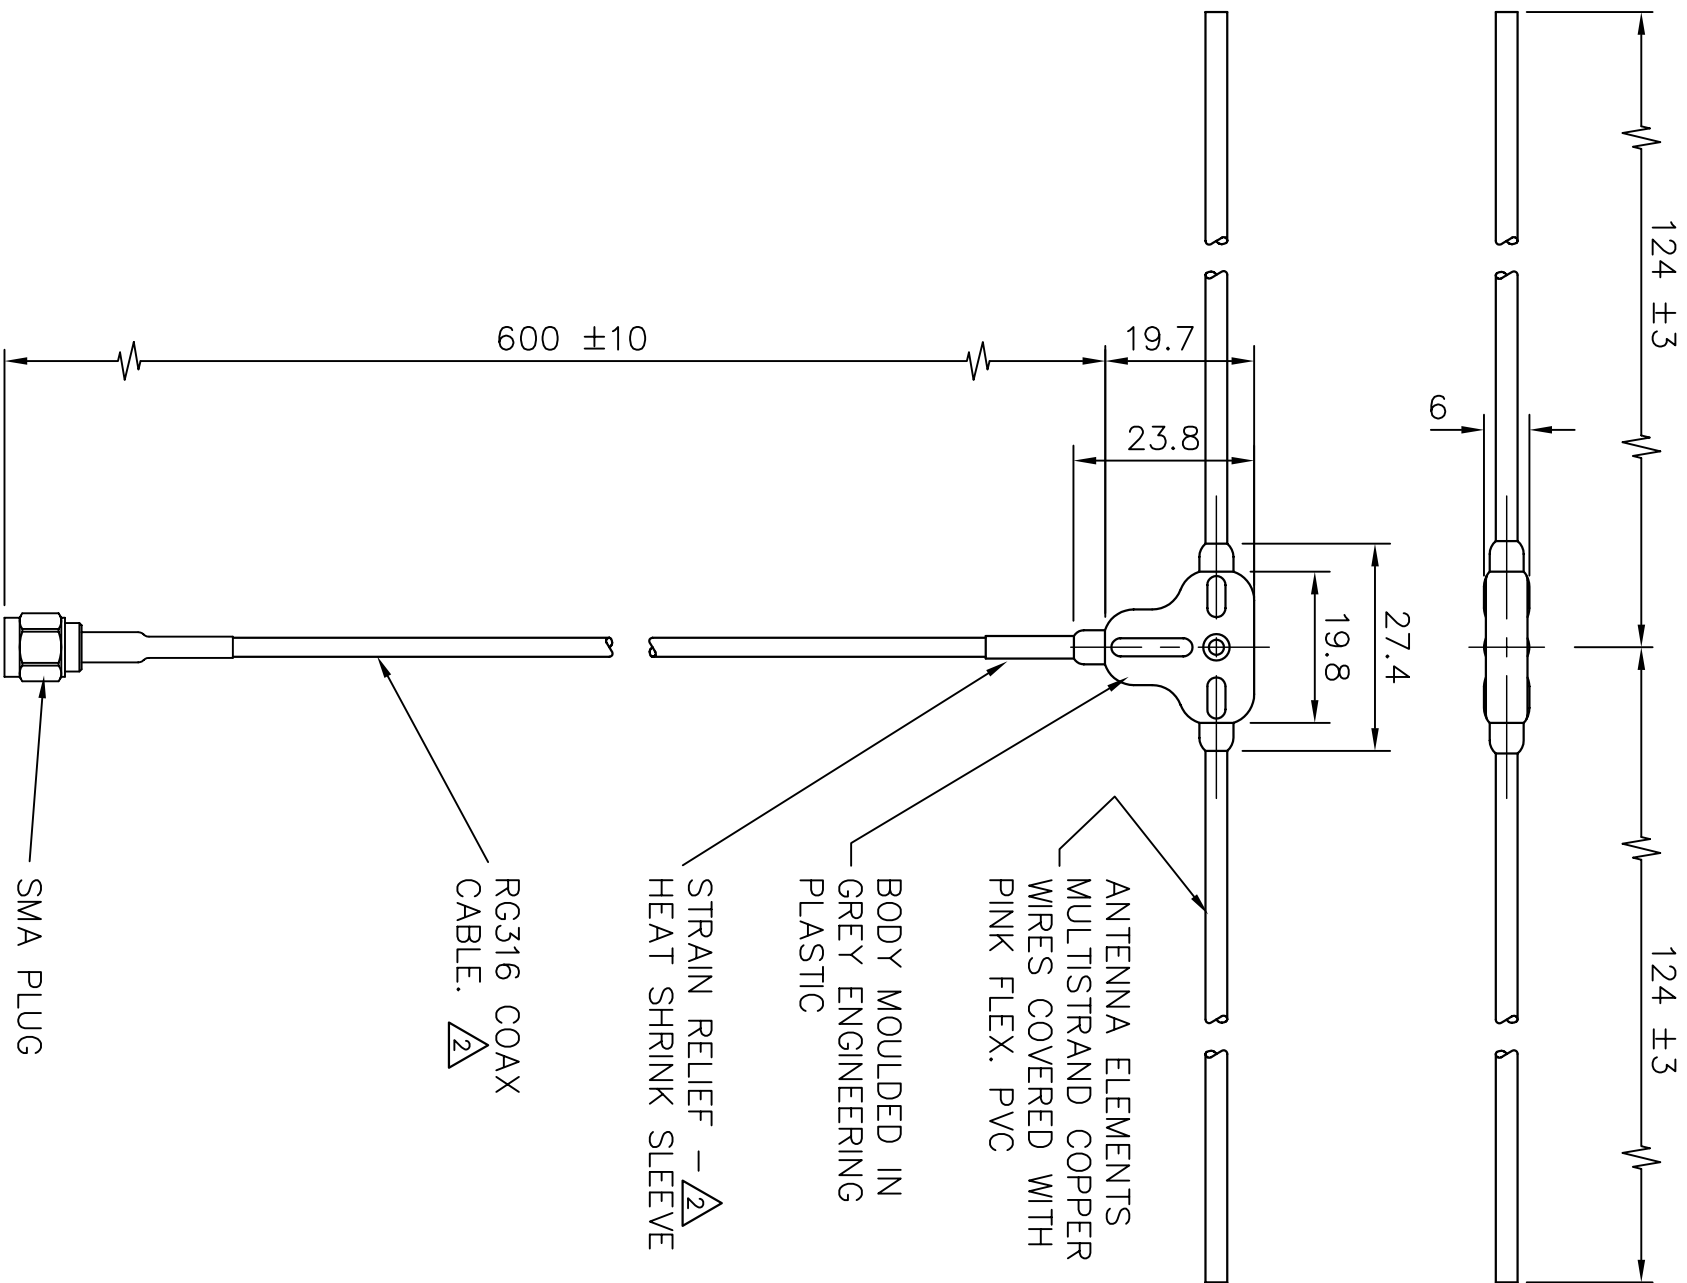

THIS DOCUMENT MUST NOT BE COPIED OR DISCLOSED TO A THIRD PARTY WITHOUT THE WRITTEN CONSENT OF PANORAMA ANTENNAS LTD.

© 2007 A4

DO NOT SCALE

PROJECTION

BWDT-S2-SP

DRG. No.

THIS IS A PROPRIETARY ITEM OF PANORAMA ANTENNAS LTD. AND COULD BE SUBJECT TO CHANGE WITHOUT PRIOR NOTICE. THIS ITEM IS RoHS COMPLIANT.

△ — DENOTES LATEST ISSUE CHANGES

01019	1	28.09.07	K.D.	TOLERANCES UNLESS OTHERWISE STATED
01019	2	22.08.08	K.D.	0 DEC. PLACE ±0.5 2 DEC. PLACES ±0.1
				1 DEC. PLACE ±0.2 ANGULAR ±1°
				MATERIAL
				FINISH
C/NOTE	ISSUE	DATE	APPROVAL	

TITLE

BODYWORN DIPOLE ANTENNA ASSEMBLY 410-430 MHZ.

DRAWN B.L.

DO.CHECK K.D.

SCALE 1:1

DIMENSIONS IN mm

PANORAMA ANTENNAS