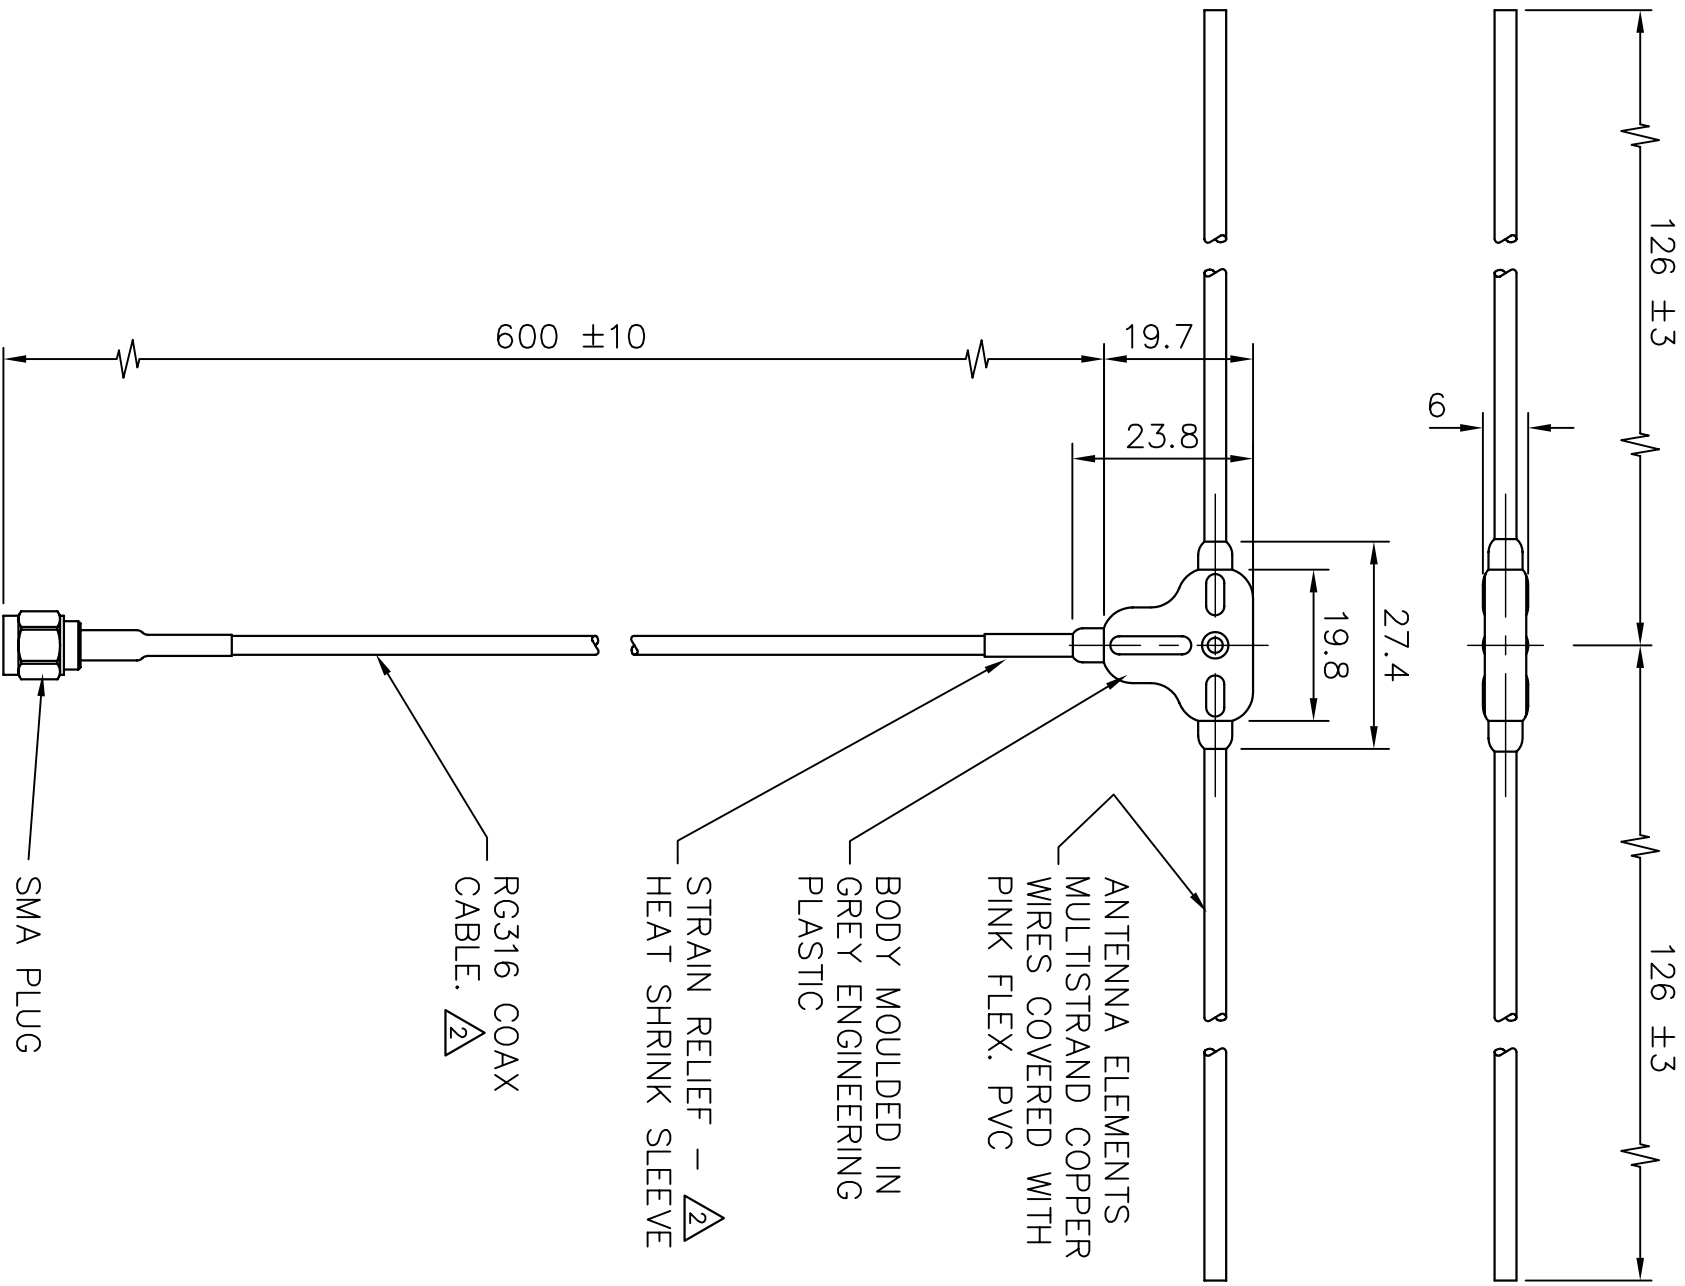

△ — DENOTES LATEST ISSUE CHANGES

01019	1	18.9.07	K.D.
01019	2	22.08.08	K.D.
C/NOTE	ISSUE	DATE	APPROVAL

TOLERANCES UNLESS OTHERWISE STATED  
 0 DEC. PLACE ±0.5 2 DEC. PLACES ±0.1  
 1 DEC. PLACE ±0.2 ANGULAR FT°  
 MATERIAL

FINISH

TITLE

**BODYWORN DIPOLE ANTENNA ASSEMBLY 380-430 MHZ.**

DRAWN A.G.

DO.CHECK K.D.

SCALE 1:1

DIMENSIONS IN mm

**PANORAMA ANTENNAS**