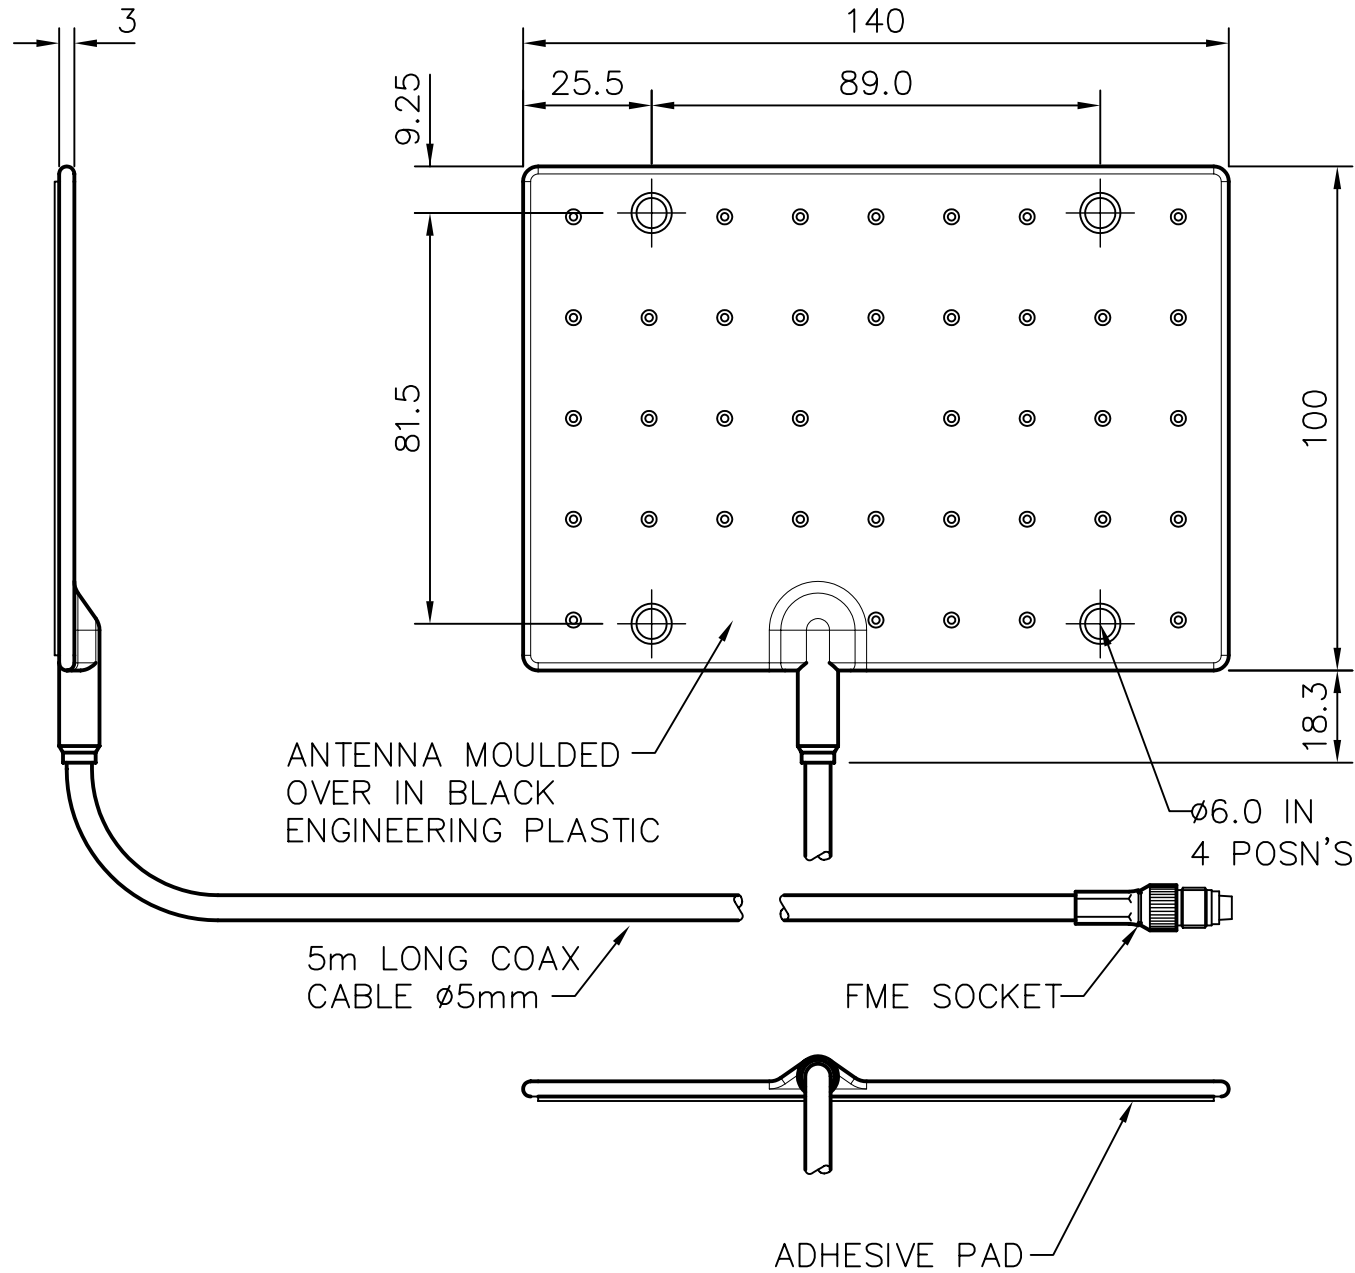

THIS IS A PROPRIETARY ITEM OF PANORAMA ANTENNAS LTD. AND COULD BE SUBJECT TO CHANGE WITHOUT PRIOR NOTICE.

DRG. No.	BMP1-S2-5F		
TITLE	BUMPER ANTENNA SINGLE ELEMENT 5m FME 410-430MHz		
MATERIAL			
FINISH			
DRAWN	T.S.	DO.CHECK	K.D.
SCALE	1:2	DIMENSIONS IN mm	
FILE	BMP1-S2-5F		
TOLERANCES UNLESS OTHERWISE STATED			
0 DEC. PLACE \pm 0.5		2 DEC. PLACES \pm 0.1	
1 DEC. PLACE \pm 0.2		ANGULAR \pm 1'	
DO NOT SCALE	PROJECTION		
C/NOTE	ISSUE	DATE	APPROVAL
01019	1	9.2.04	K.D.
— DENOTES LATEST ISSUE CHANGES			
THIS DOCUMENT MUST NOT BE COPIED OR DISCLOSED TO A THIRD PARTY WITHOUT THE WRITTEN CONSENT OF PANORAMA ANTENNAS LTD.			
© 2001			A4