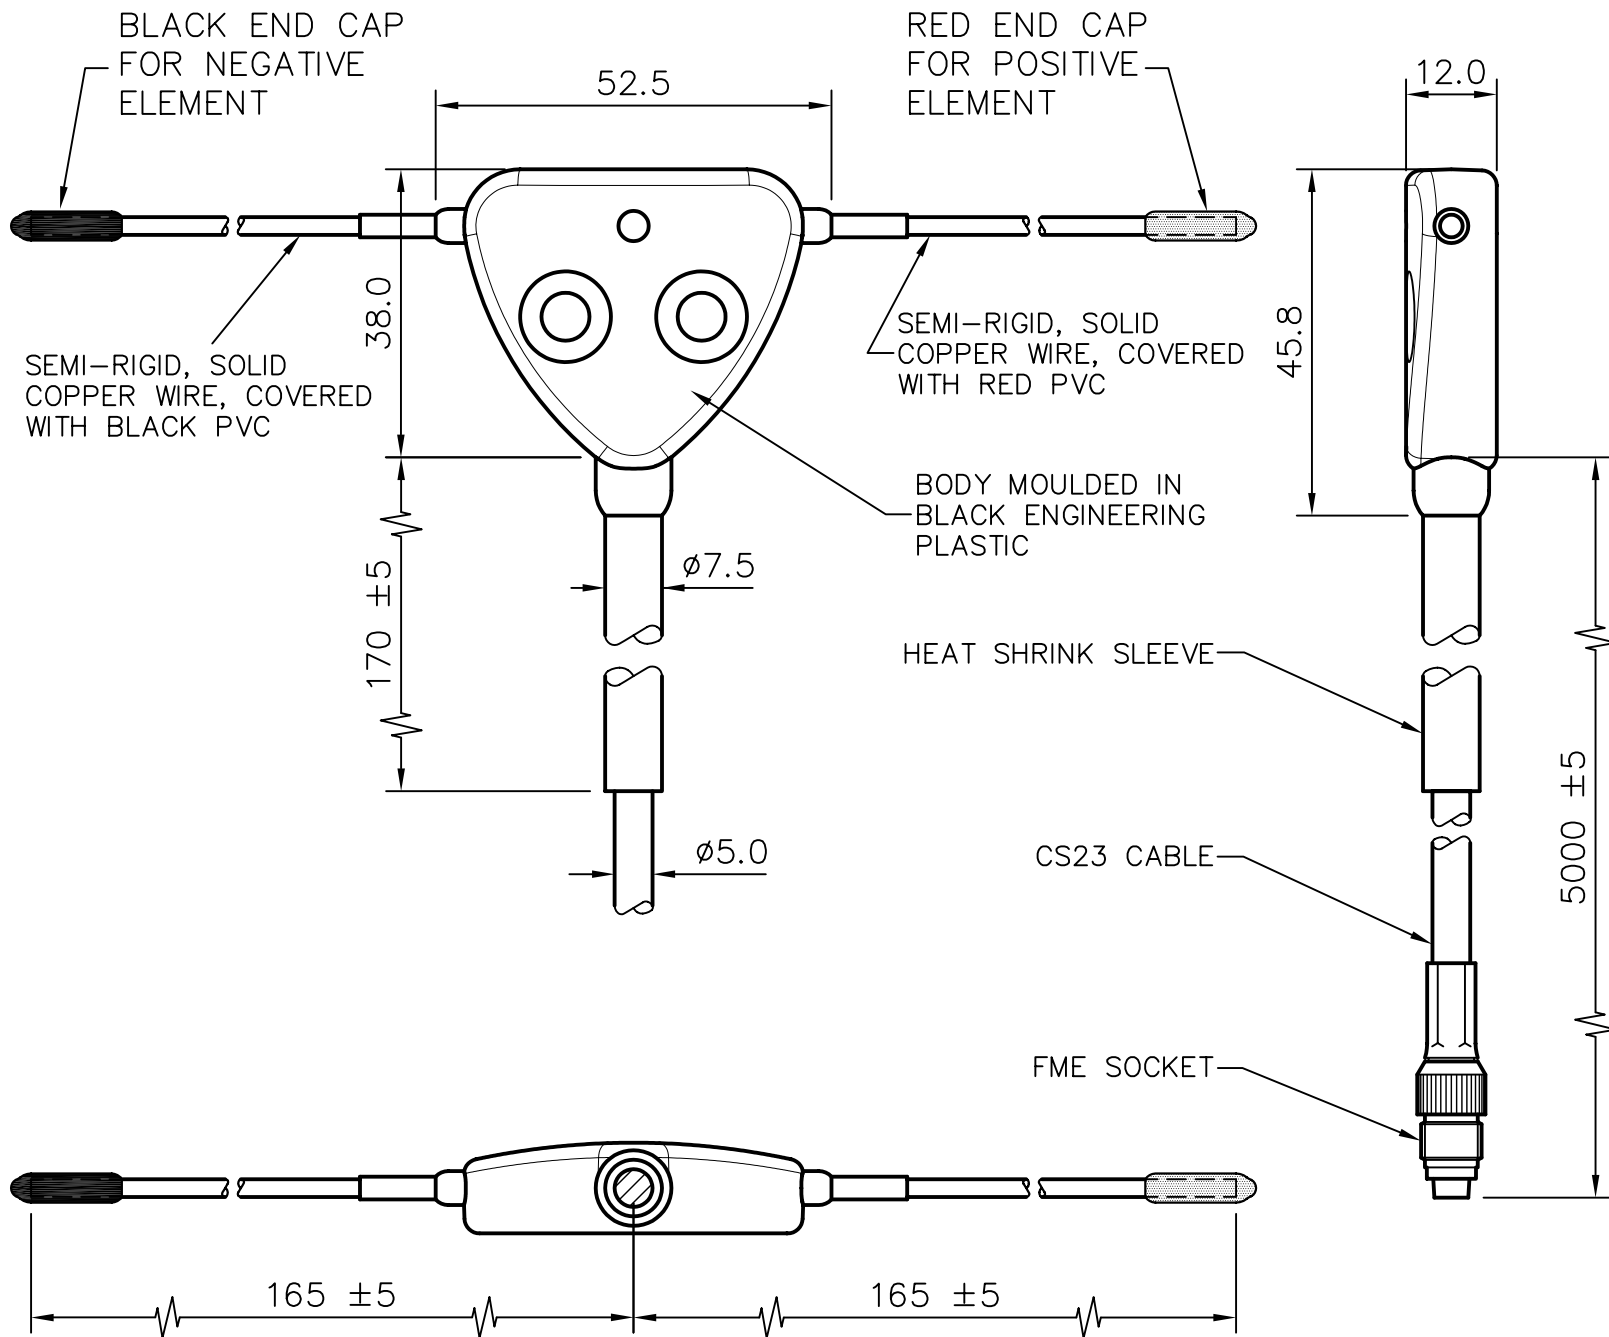

THIS IS A PROPRIETARY ITEM OF PANORAMA ANTENNAS LTD. AND COULD BE SUBJECT TO CHANGE WITHOUT PRIOR NOTICE. THIS ITEM IS ROHS COMPLIANT.

DRG. No.		VCD-S1-5F	
TITLE			
HIGH BAND UHF VEHICLE COVERT DIPOLE ANTENNA 5m FME SOCKET 380-400 MHz.			
MATERIAL			
FINISH			
DRAWN	B.L.	DO.CHECK	K.D.
SCALE	1:1	DIMENSIONS IN mm	
TOLERANCES UNLESS OTHERWISE STATED			
0 DEC. PLACE ±0.5		2 DEC. PLACES ±0.1	
1 DEC. PLACE ±0.2		ANGULAR ±1'	
DO NOT SCALE	PROJECTION		
C/NOTE	ISSUE	DATE	APPROVAL
01019	1	19.06.08	K.D.
- DENOTES LATEST ISSUE CHANGES			
THIS DOCUMENT MUST NOT BE COPIED OR DISCLOSED TO A THIRD PARTY WITHOUT THE WRITTEN CONSENT OF PANORAMA ANTENNAS LTD.			
© 2008			A4