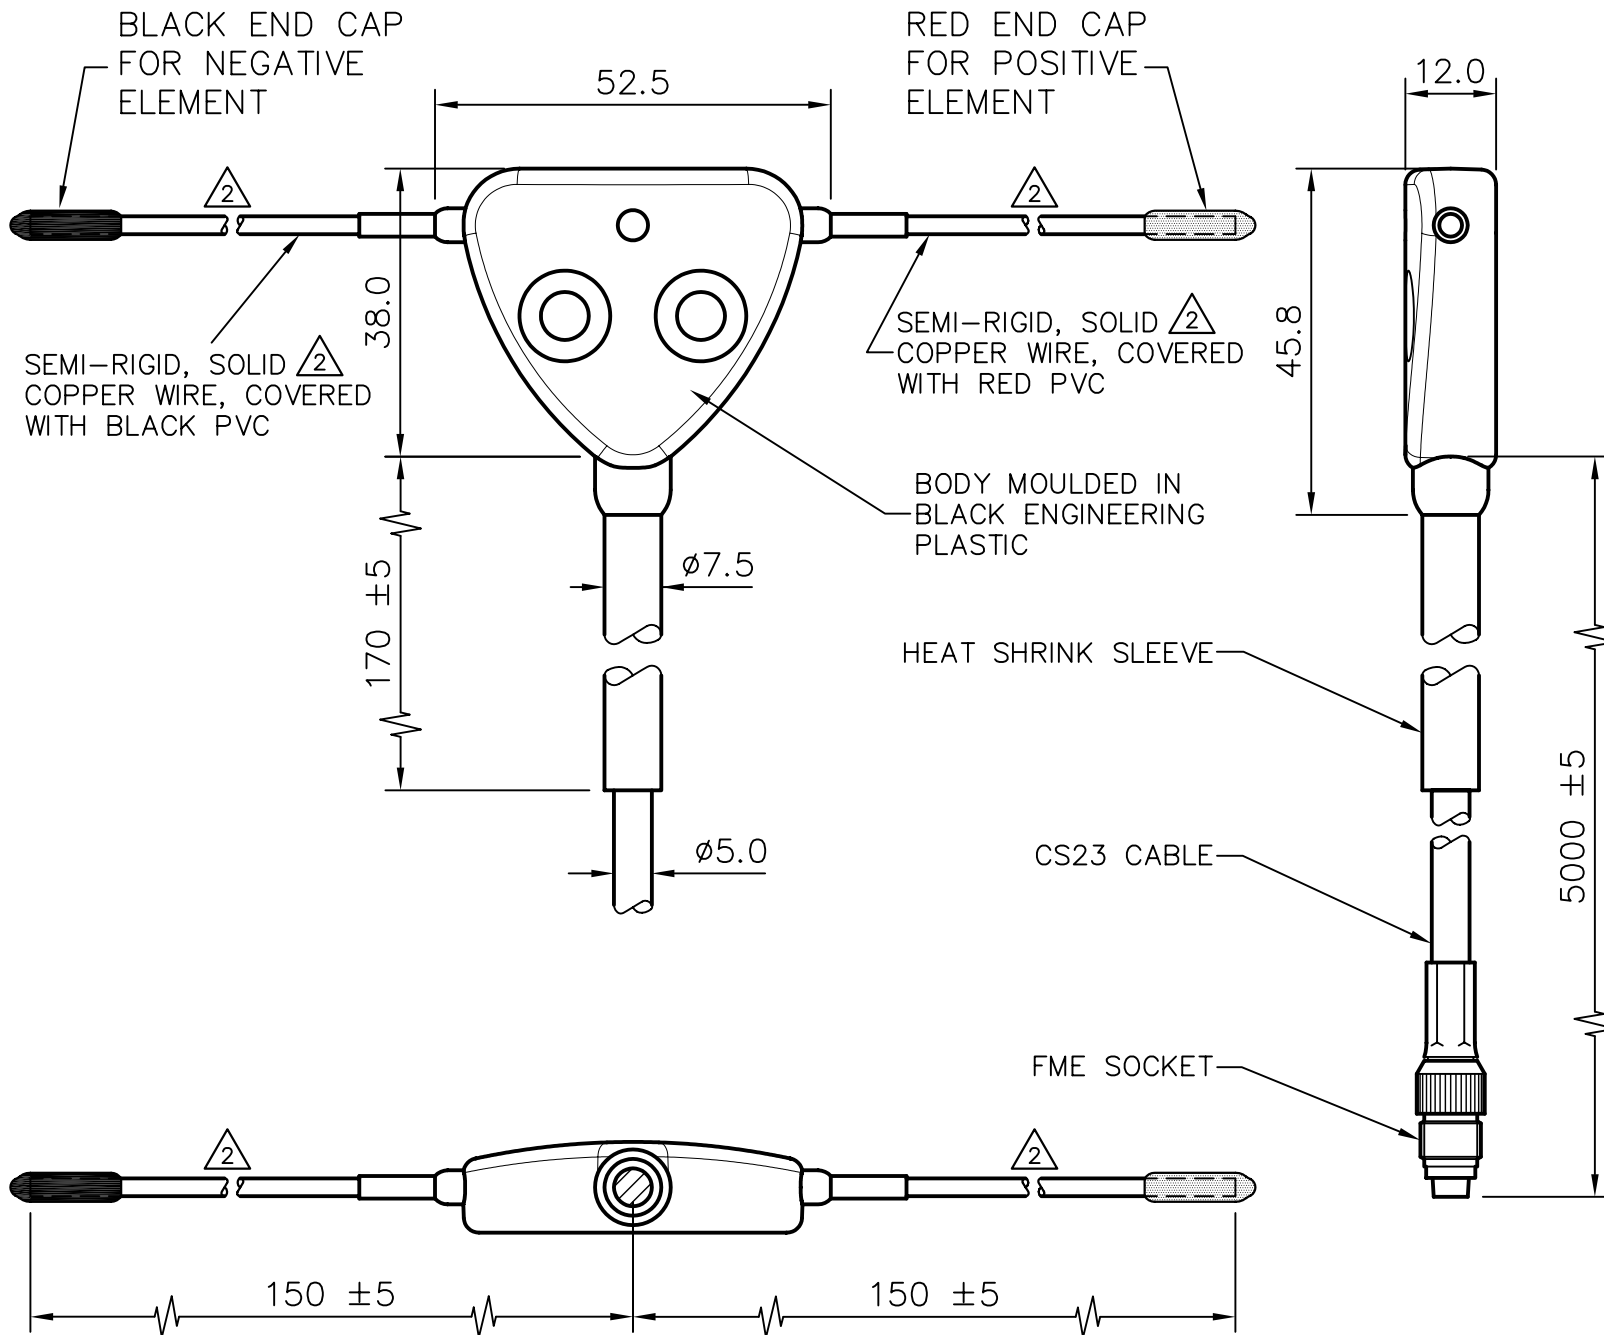

THIS IS A PROPRIETARY ITEM OF PANORAMA ANTENNAS LTD. AND COULD BE SUBJECT TO CHANGE WITHOUT PRIOR NOTICE. THIS ITEM IS RoHS COMPLIANT.

DRG. No. VCD-S2-5F	
TITLE HIGH BAND UHF VEHICLE COVERT DIPOLE ANTENNA 5m FME SOCKET 410-430 MHz.	
MATERIAL	
FINISH	
DRAWN B.L.	DO.CHECK K.D.
SCALE 1:1	DIMENSIONS IN mm
TOLERANCES UNLESS OTHERWISE STATED 0 DEC. PLACE ±0.5 2 DEC. PLACES ±0.1 1 DEC. PLACE ±0.2 ANGULAR ±1'	
DO NOT SCALE	PROJECTION
C/NOTE	ISSUE DATE APPROVAL
01019	1 21.06.07 K.D.
01019	2 18.06.08 K.D.
— DENOTES LATEST ISSUE CHANGES	
<small>THIS DOCUMENT MUST NOT BE COPIED OR DISCLOSED TO A THIRD PARTY WITHOUT THE WRITTEN CONSENT OF PANORAMA ANTENNAS LTD.</small>	
© 2007	A4