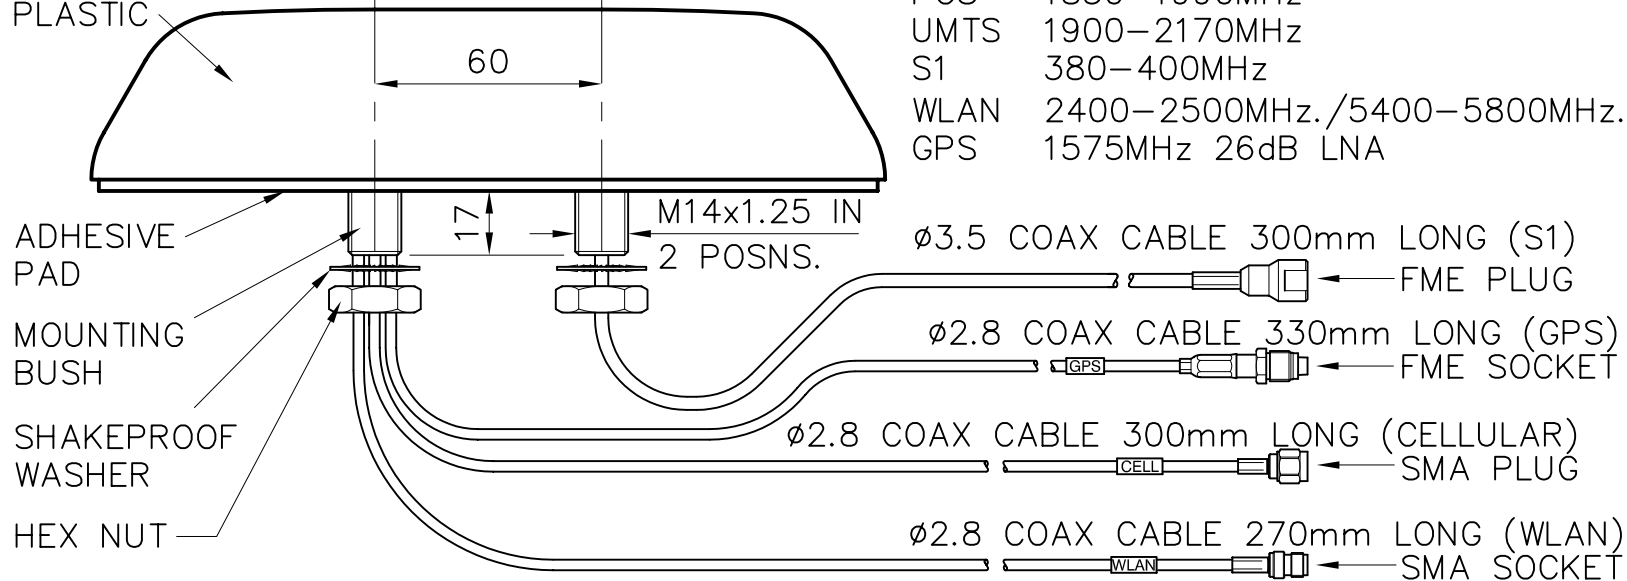

COVER MOULDED IN ENGINEERING PLASTIC

DRG. No. <b>LG-S1-DEP3G-24-58</b>			
TITLE <b>MULTI-BAND ANTENNA</b>			
MATERIAL			
FINISH			
DRAWN	A.G.	DO.CHECK	K.D.
SCALE	1:2	DIMENSIONS IN mm	
TOLERANCES UNLESS OTHERWISE STATED			
0 DEC. PLACE ±0.5		2 DEC. PLACES ±0.1	
1 DEC. PLACE ±0.2		ANGULAR ±1'	
DO NOT SCALE	PROJECTION		
C/NOTE	ISSUE	DATE	APPROVAL
01019	1	28.04.10	K.D.
— DENOTES LATEST ISSUE CHANGES			
THIS DOCUMENT MUST NOT BE COPIED OR DISCLOSED TO A THIRD PARTY WITHOUT THE WRITTEN CONSENT OF PANORAMA ANTENNAS LTD.			
© 2010			A4