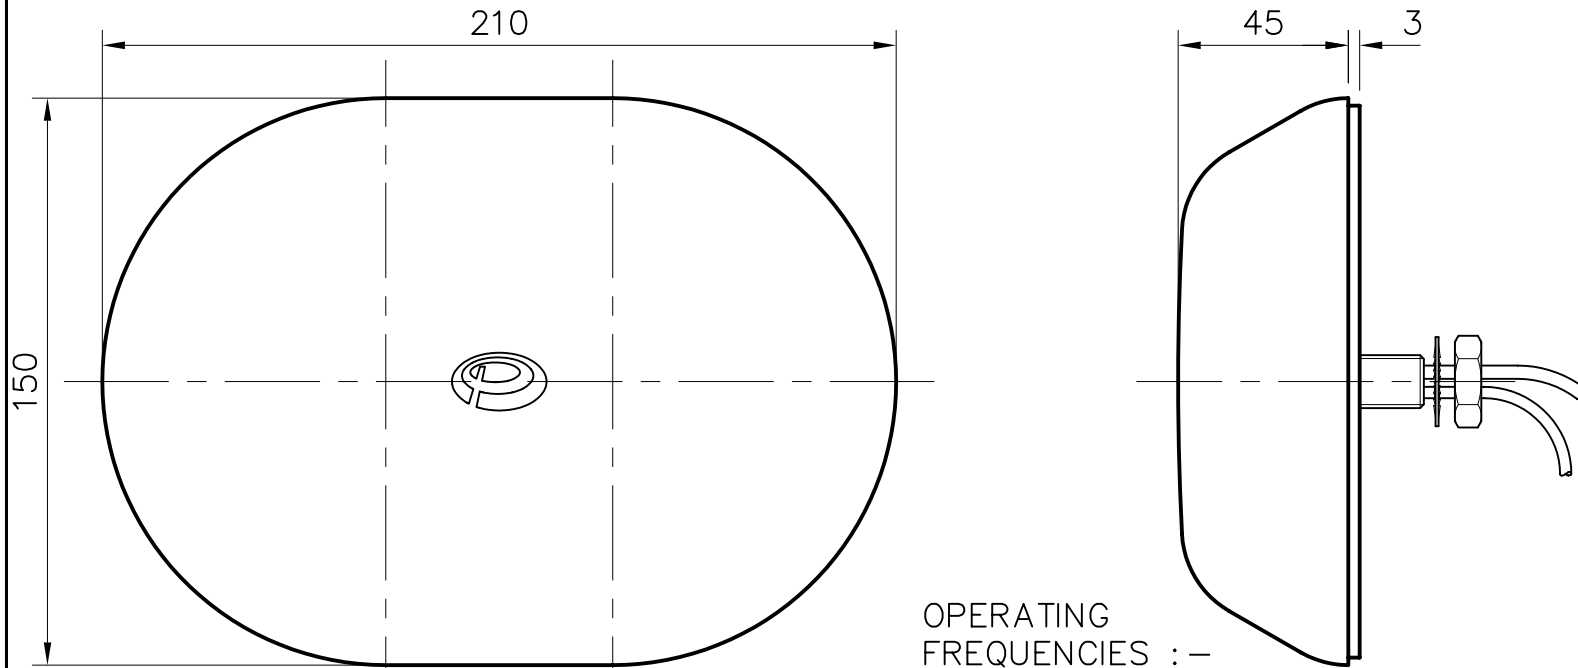

THIS IS A PROPRIETARY ITEM OF PANORAMA ANTENNAS LTD. AND COULD BE SUBJECT TO CHANGE WITHOUT PRIOR NOTICE. THIS ITEM IS ROHS COMPLIANT.

OPERATING FREQUENCIES :-

- GSM 890-960MHz
- PCN 1710-1880MHz
- PCS 1850-1990MHz
- UMTS 1900-2170MHz
- S1 380-400MHz
- WLAN 2400-2500MHz./5400-5800MHz.
- GPS 1575MHz 26dB LNA

COVER MOULDED IN ENGINEERING PLASTIC

DRG. No. <b>LG-S1-DEP3G-24-58</b>			
TITLE <b>MULTI-BAND ANTENNA</b>			
MATERIAL			
FINISH			
DRAWN	A.G.	DO.CHECK	K.D.
SCALE	1:2	DIMENSIONS IN mm	
TOLERANCES UNLESS OTHERWISE STATED			
0 DEC. PLACE ±0.5		2 DEC. PLACES ±0.1	
1 DEC. PLACE ±0.2		ANGULAR ±1'	
DO NOT SCALE	PROJECTION		
C/NOTE	ISSUE	DATE	APPROVAL
01019	1	28.04.10	K.D.
— DENOTES LATEST ISSUE CHANGES			
THIS DOCUMENT MUST NOT BE COPIED OR DISCLOSED TO A THIRD PARTY WITHOUT THE WRITTEN CONSENT OF PANORAMA ANTENNAS LTD.			
© 2010			A4