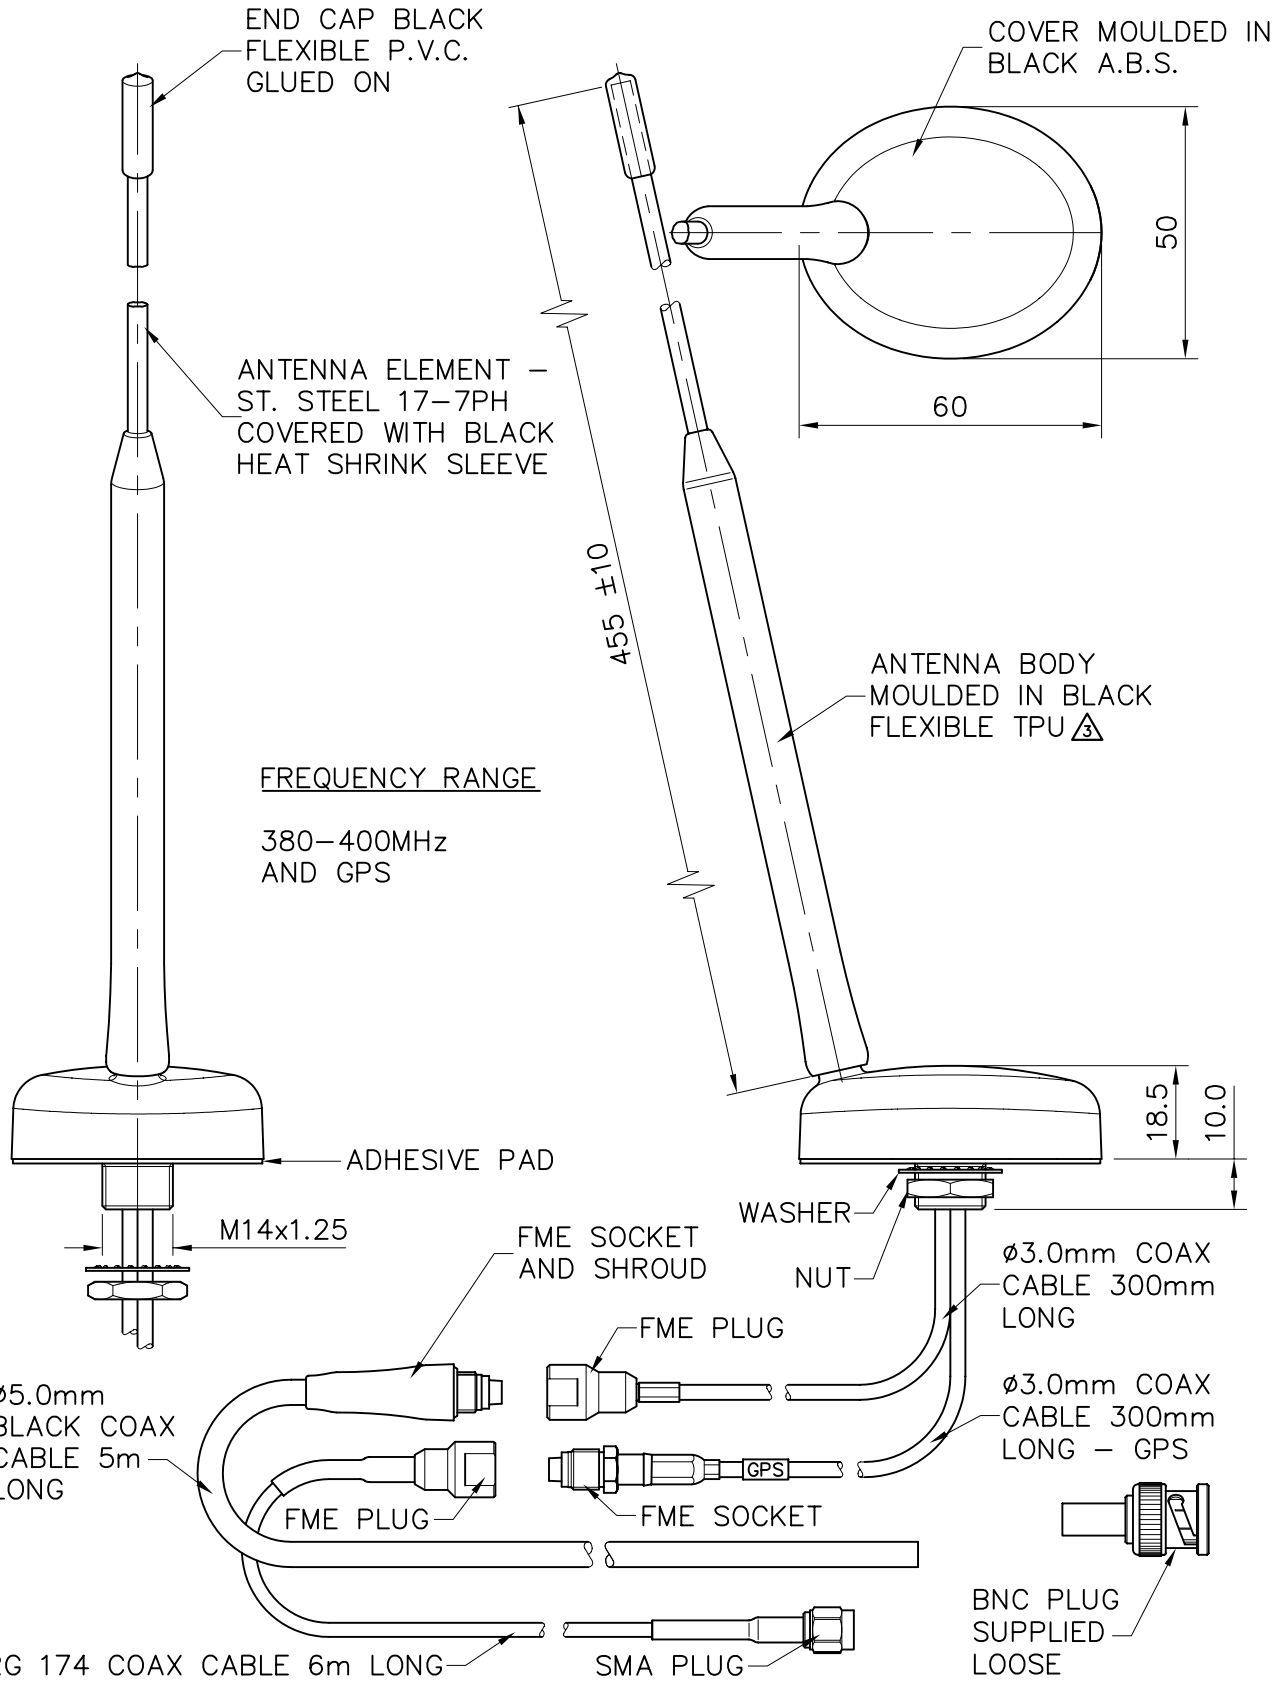

DRG. No. GPSK-S1G-MOT-SP

THIS IS A PROPRIETARY ITEM OF PANORAMA ANTENNAS LTD. AND COULD BE SUBJECT TO CHANGE WITHOUT PRIOR NOTICE. THIS ITEM IS RoHS COMPLIANT.

— DENOTES LATEST ISSUE CHANGES

01019	1	22.01.13	K.D.	TOLERANCES UNLESS OTHERWISE STATED 0 DEC. PLACE ±0.5 2 DEC. PLACES ±0.1 1 DEC. PLACE ±0.2 ANGULAR ±1°
01019	2	18.02.14	K.D.	
01019	3	11.06.14	K.D.	
				MATERIAL
				FINISH
C/NOTE	ISSUE	DATE	APPROVAL	

TITLE PANEL MOUNT 3dB 380-400MHz.
+ GPS ANTENNA
+ CABLES + LOOSE BNC

DRAWN A.G.	DO.CHECK K.D.	SCALE 2:3	DIMENSIONS IN mm
---------------	------------------	--------------	---------------------

PANORAMA ANTENNAS