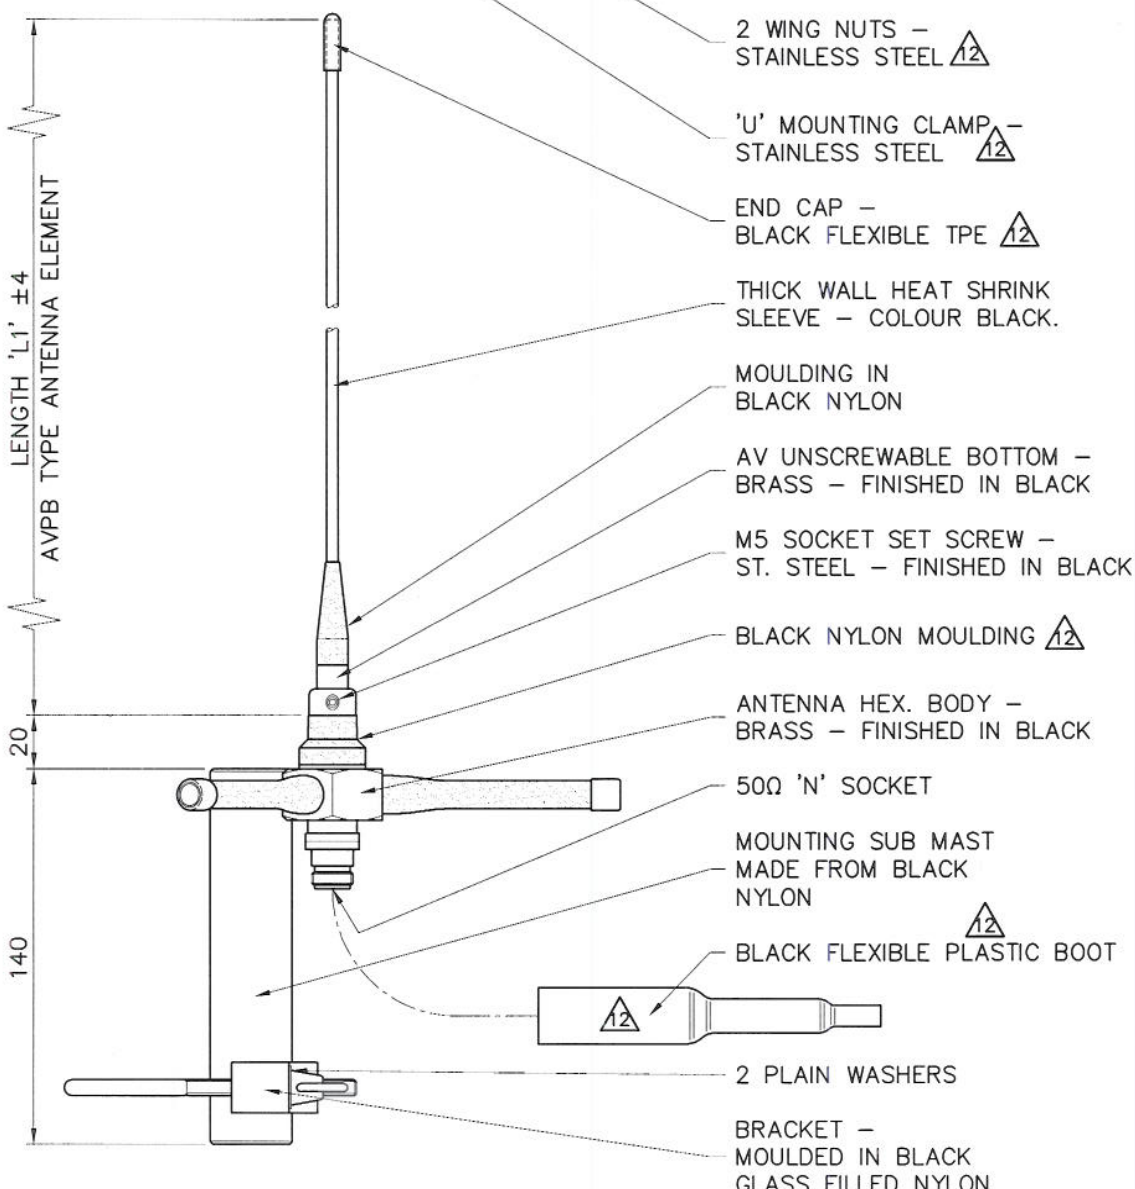

THIS IS A PROPRIETARY ITEM OF PANORAMA ANTENNAS LTD. AND COULD BE SUBJECT TO CHANGE WITHOUT PRIOR NOTICE. THIS ITEM IS RoHS COMPLIANT.

PART No.	FREQUENCY RANGE (MHz)	LENGTH 'L1' (mm)	LENGTH 'L2' (mm)
BSU-R	330-366	235	75
BSU-S	350-392	208	70
BSU-S1	380-400	198	68
BSU-U	430-472	170	60
BSU-W	470-512	153	57
BSU-T	390-432	188	65
BSU-T2	420-456	175	63
BSU-S2	410-430	184	64
BSU-S4	450-470	167	58
BSU-UT	406-472	174	62
BSU-TET	380-430	191	65
BSU-U2	450-512	156	58

△ - DENOTES LATEST ISSUE CHANGES

01019	7	13.3.07	K.D.	TOLERANCES UNLESS OTHERWISE STATED ONE DEC. PLACE ±0.2 TWO DEC. PLACES ±0.1 DIMENSIONS IN mm SCALE 1:2	MATERIAL FINISH	TITLE UHF BASE STATION ANTENNA ASSEMBLY		
01019	8	29.04.08	K.D.			DRAWN T.S. DO.CHECK A.J. FILENAME BSU-VAR		
01019	9	06.10.09	K.D.					
01019	10	03.11.11	K.D.			DRG. No. BSU-VAR		
01019	11	08.05.14	K.D.					
01019	12	06.07.16	KD					
C/NOTE	ISSUE	DATE	SIGN.	PANORAMA ANTENNAS LTD. LONDON		© 1993	A3	