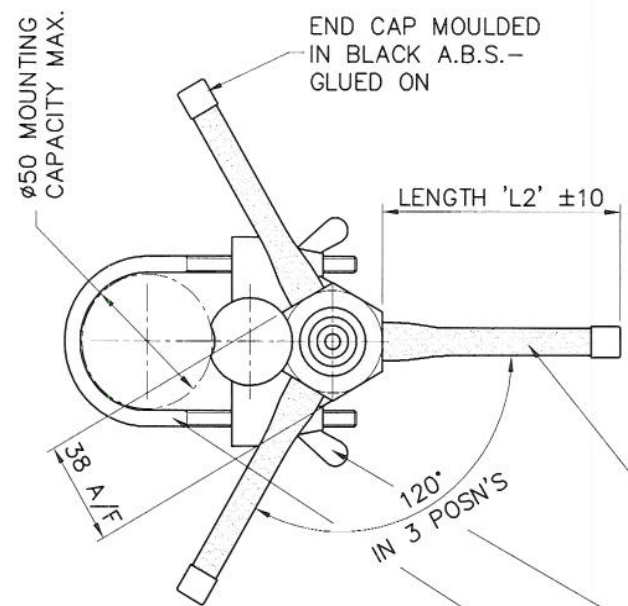

THIS IS A PROPRIETARY ITEM OF PANORAMA ANTENNAS LTD. AND COULD BE SUBJECT TO CHANGE WITHOUT PRIOR NOTICE. THIS ITEM IS RoHS COMPLIANT.

PART No.	FREQUENCY RANGE (MHz)	LENGTH 'L1' (mm)	LENGTH 'L2' (mm)
BSU-R	330-366	235	75
BSU-S	350-392	208	70
BSU-S1	380-400	198	68
BSU-U	430-472	170	60
BSU-W	470-512	153	57
BSU-T	390-432	188	65
BSU-T2	420-456	175	63
BSU-S2	410-430	184	64
BSU-S4	450-470	167	58
BSU-UT	406-472	174	62
BSU-TET	380-430	191	65
BSU-U2	450-512	156	58

△ - DENOTES LATEST ISSUE CHANGES

01019	7	13.3.07	K.D.	TOLERANCES UNLESS OTHERWISE STATED ONE DEC. PLACE ±0.2 TWO DEC. PLACES ±0.1 DIMENSIONS IN mm SCALE 1:2	MATERIAL FINISH	TITLE UHF BASE STATION ANTENNA ASSEMBLY		
01019	8	29.04.08	K.D.			DRAWN T.S. DO.CHECK A.J. FILENAME BSU-VAR		
01019	9	06.10.09	K.D.					
01019	10	03.11.11	K.D.			DRG. No. BSU-VAR		
01019	11	08.05.14	K.D.					
01019	12	06.07.16	KD					
C/NOTE	ISSUE	DATE	SIGN.	PANORAMA ANTENNAS LTD. LONDON		© 1993	A3	