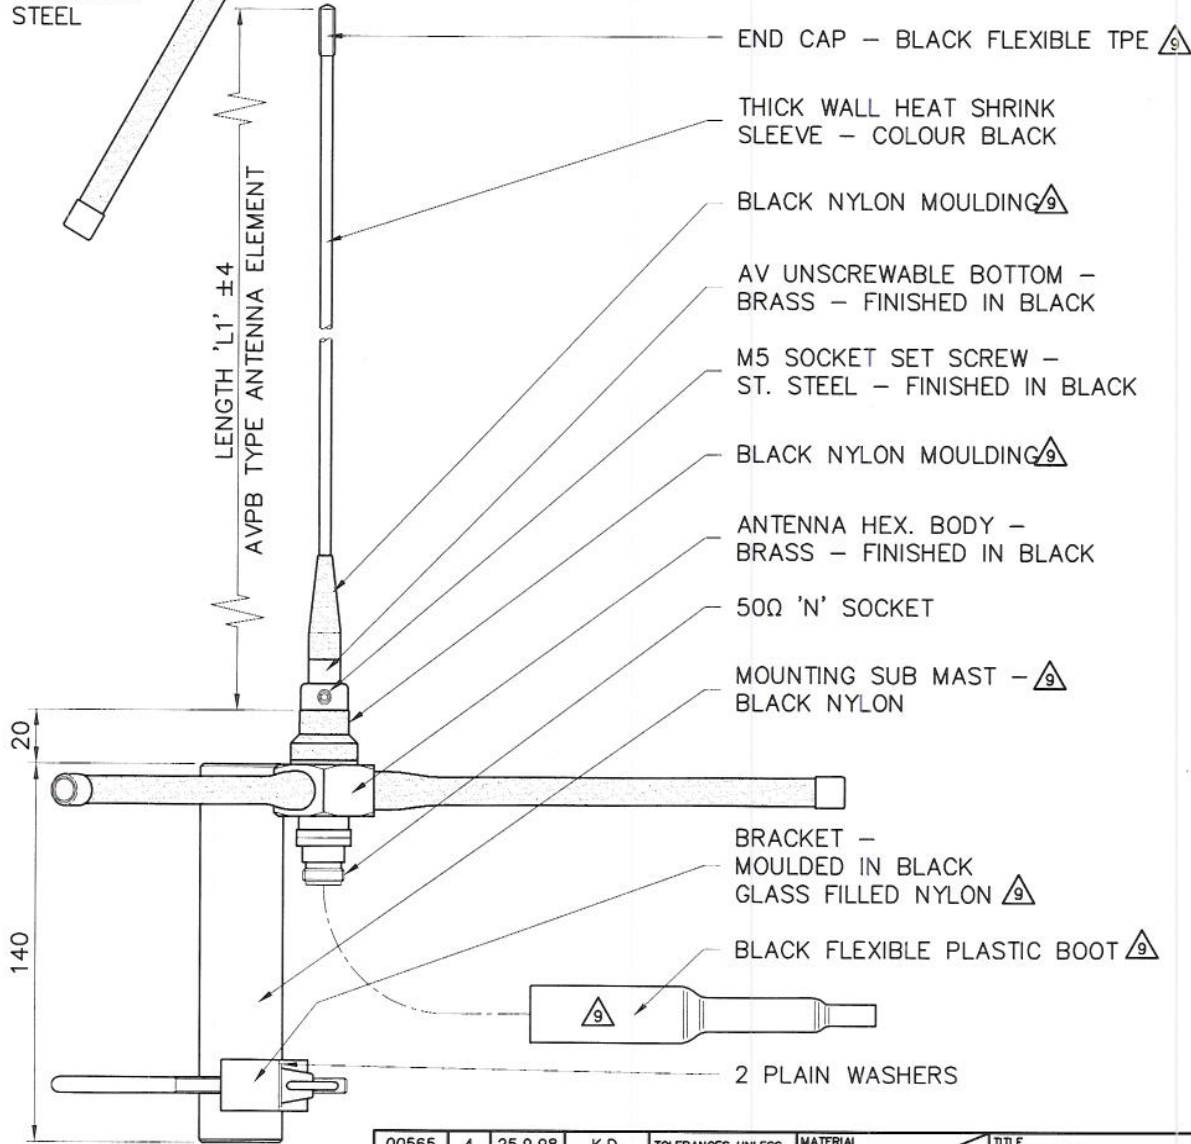

THIS IS A PROPRIETARY ITEM OF PANORAMA ANTENNAS LTD. AND COULD BE SUBJECT TO CHANGE WITHOUT PRIOR NOTICE. THIS ITEM IS RoHS COMPLIANT.

PART No.	FREQUENCY RANGE IN MHz	LENGTH 'L1' (mm)	LENGTH 'L2' (mm)
BSV-E3	67-74	1135	185
BSV-E4	74-81	865	185
BSV-E5	81-88	690	175
BSV-H3	132-143	579	160
BSV-H4	141-151	545	145
BSV-H5	149-159	508	140
BSV-H6	156-162	505	137
BSV-H7	162-174	483	130
BSV-JRC	139-157	530	140
BSV-K5	174-192	440	115
BSV-K6	192-208	410	105
BSV-K7	208-225	388	90
BSV-L	220-250	312	85
BSV-M	245-275	293	80
BSV-N	270-300	267	66
BSV-P	300-336	240	65
BSV-225	225	350	88

20
140

△ - DENOTES LATEST ISSUE CHANGES

C/NOTE	ISSUE	DATE	SIGN.	TOLERANCES UNLESS OTHERWISE STATED	MATERIAL	TITLE		
	00565	4	25.9.98	K.D.		VHF BASE STATION ANTENNA ASSEMBLY		
	00565	5	16.2.01	K.D.				
	01822	6	29.8.02	K.D.	ONE DEC. PLACE ±0.2			
	00565	7	31.7.03	K.D.	TWO DEC. PLACES ±0.1			
	01019	8	24.09.09	K.D.	DIMENSIONS IN mm	DRAWN	T.S.	DO.CHECK
	01019	9	12.07.16	K.D.	SCALE 1:2	A.J.	FILENAME	BSV-VAR
						DRG. No.	BSV-VAR	
						PANORAMA ANTENNAS LTD. LONDON		
						© 1993	A3	