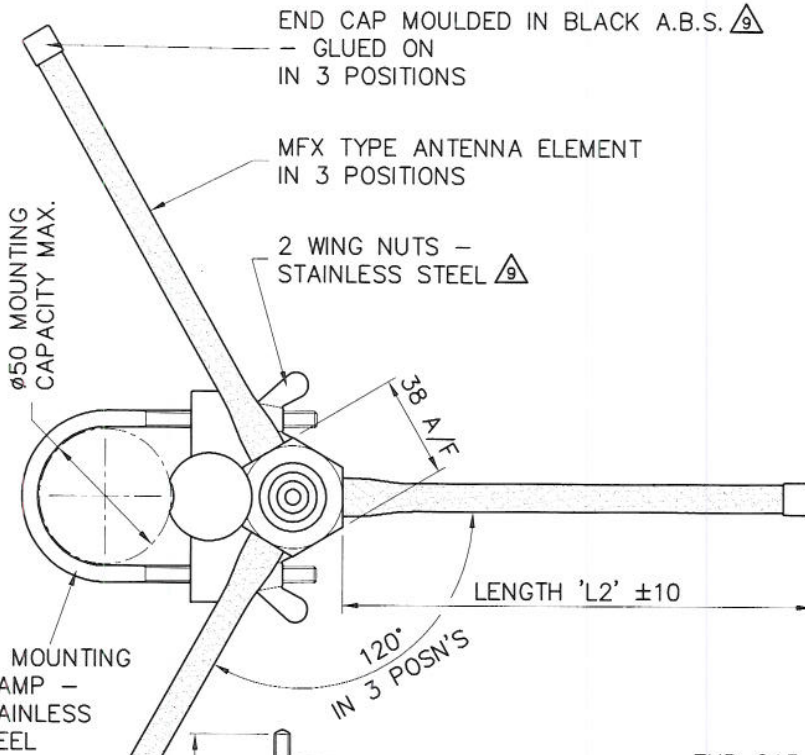

THIS IS A PROPRIETARY ITEM OF PANORAMA ANTENNAS LTD. AND COULD BE SUBJECT TO CHANGE WITHOUT PRIOR NOTICE. THIS ITEM IS RoHS COMPLIANT.

PART No.	FREQUENCY RANGE IN MHz	LENGTH 'L1' (mm)	LENGTH 'L2' (mm)
BSV-E3	67-74	1135	185
BSV-E4	74-81	865	185
BSV-E5	81-88	690	175
BSV-H3	132-143	579	160
BSV-H4	141-151	545	145
BSV-H5	149-159	508	140
BSV-H6	156-162	505	137
BSV-H7	162-174	483	130
BSV-JRC	139-157	530	140
BSV-K5	174-192	440	115
BSV-K6	192-208	410	105
BSV-K7	208-225	388	90
BSV-L	220-250	312	85
BSV-M	245-275	293	80
BSV-N	270-300	267	66
BSV-P	300-336	240	65
BSV-225	225	350	88

20
140

△ - DENOTES LATEST ISSUE CHANGES

C/NOTE	ISSUE	DATE	SIGN.	TOLERANCES UNLESS OTHERWISE STATED	MATERIAL	TITLE		
	00565	4	25.9.98	K.D.		VHF BASE STATION ANTENNA ASSEMBLY		
	00565	5	16.2.01	K.D.				
	01822	6	29.8.02	K.D.	ONE DEC. PLACE ±0.2			
	00565	7	31.7.03	K.D.	TWO DEC. PLACES ±0.1			
	01019	8	24.09.09	K.D.	DIMENSIONS IN mm	DRAWN	T.S.	DO.CHECK
	01019	9	12.07.16	K.D.	SCALE 1:2	A.J.	FILENAME	BSV-VAR
						DRG. No.	BSV-VAR	
						PANORAMA ANTENNAS LTD. LONDON		
						© 1993	A3	