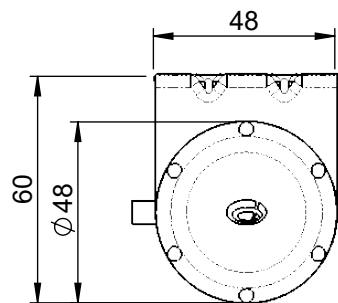

1

2

3

4

5

DRG. No. IN2213 SHEET 1 OF 1

PRODUCT/ASSEMBLY
1008 - M2M LOW PROFILES

DESCRIPTION
LOW PRO ANT 700-2700MHz
5m RFAKDJ

MATERIAL
N/A

FINISH
N/A

WEIGHT
186g

APPROVED KD DO.CHECK MM

SCALE 1:2 DIMENSIONS IN mm

DO NOT SCALE 3RD ANGLE PROJECTION

01019 1 PRODUCTION ISSUE 29/03/2017 PE

PCN REV. DESCRIPTION DATE DRN

TOLERANCES UNLESS OTHERWISE STATED

0 DEC. PLACE ±0.5 2 DEC. PLACES ±0.1

1 DEC. PLACE ±0.2 ANGULAR ±1°

DENOTES LATEST ISSUE CHANGES	DENOTES CRITICAL VALUE

PANORAMA ANTENNAS

THIS DOCUMENT MUST NOT BE COPIED OR DISCLOSED TO A THIRD PARTY WITHOUT THE WRITTEN CONSENT OF PANORAMA ANTENNAS LTD.

© 2017

A4