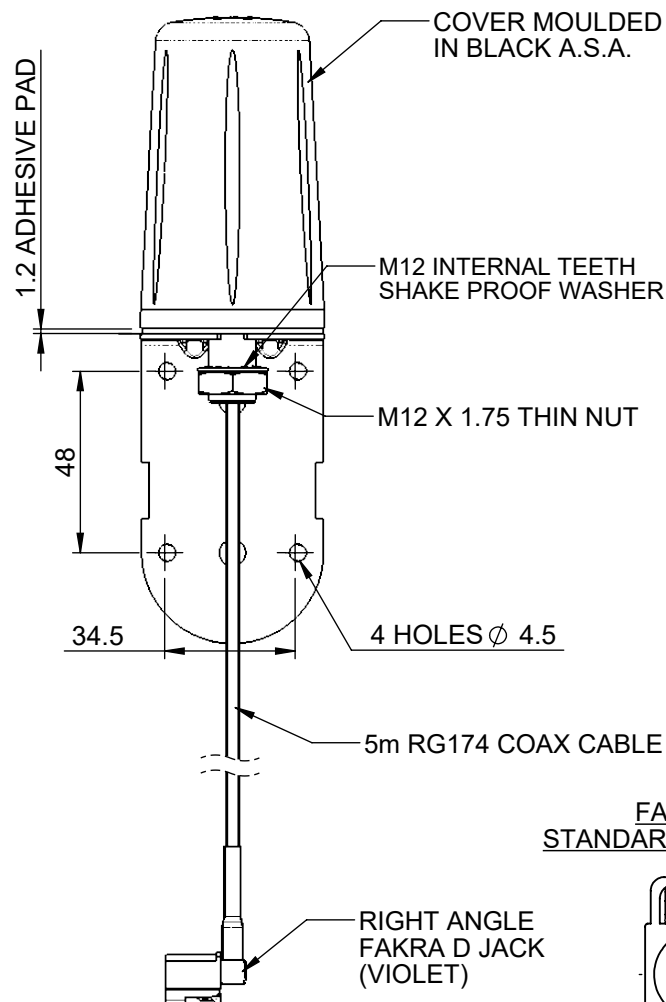

4 No.8 RAWL PLUGS
- SUPPLIED LOOSE

FREQUENCIES:

698 - 960 MHz

1710 - 2700 MHz

4 No. 8x25 LONG
PAN HEAD POZI-DR.
STAINLESS STL. SCREWS
- SUPPLIED LOOSEISO VIEW
SCALE 1:2