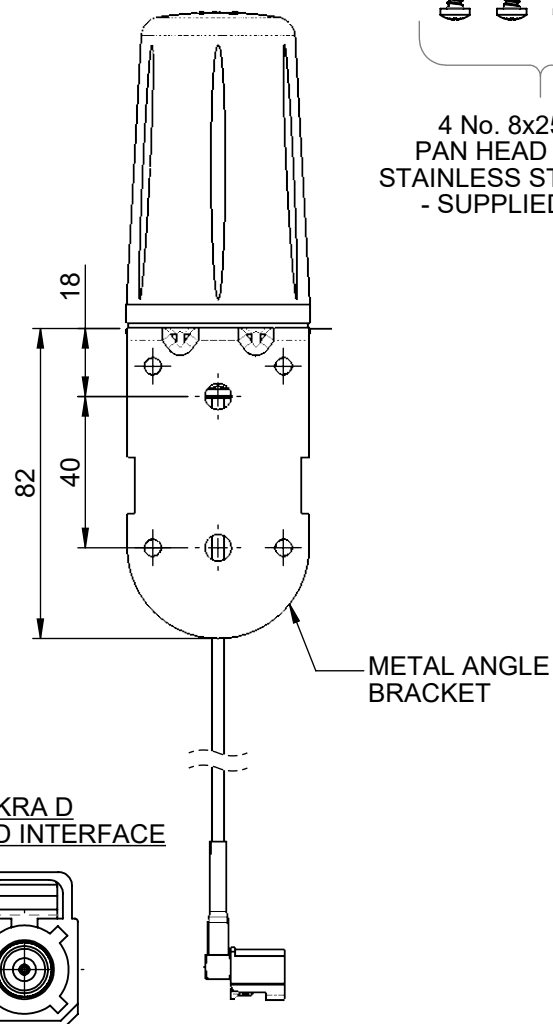

4 No.8 RAWL PLUGS
- SUPPLIED LOOSE

FREQUENCIES:

698 - 960 MHz

1710 - 2700 MHz

4 No. 8x25 LONG
PAN HEAD POZI-DR.
STAINLESS STL. SCREWS
- SUPPLIED LOOSEISO VIEW
SCALE 1:2