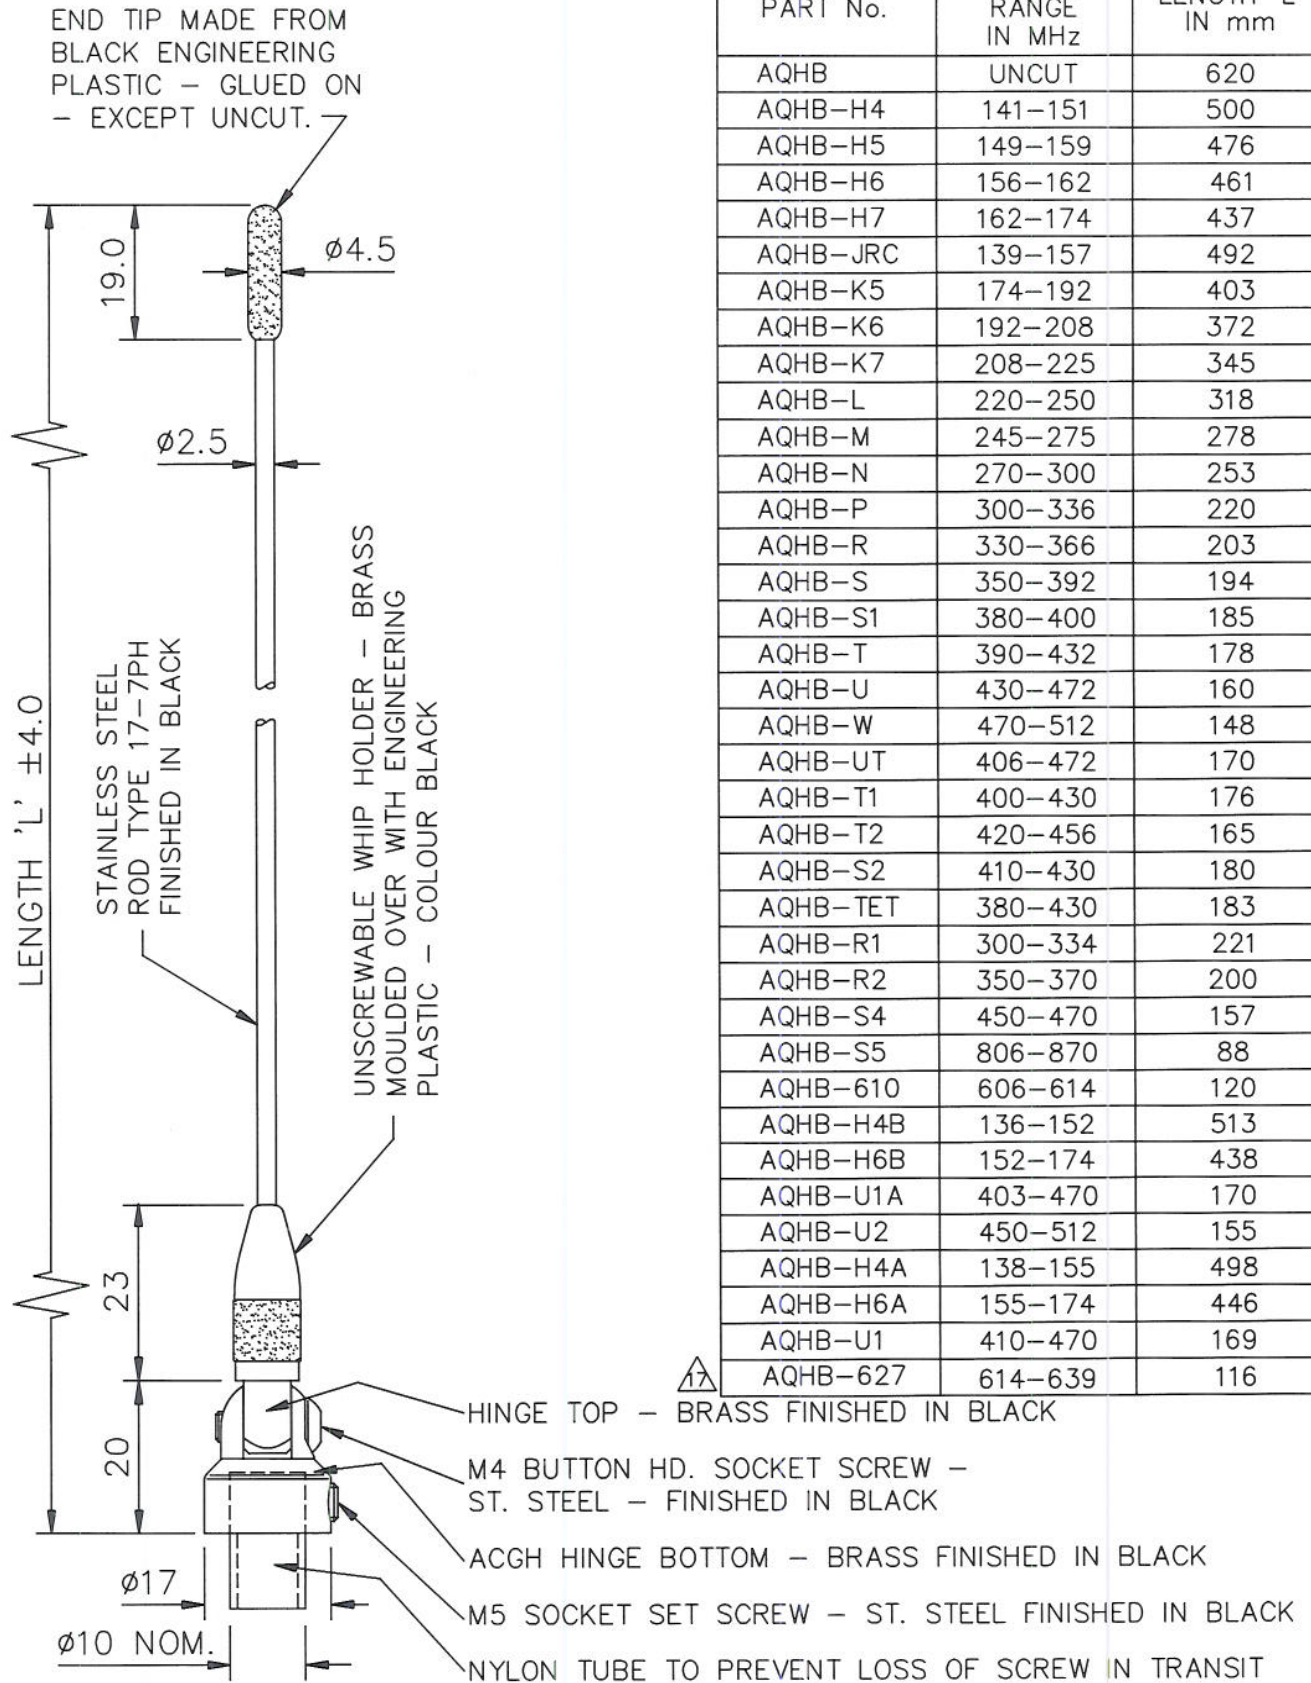

AQHB-VAR

DRG. No.

THIS IS A PROPRIETARY ITEM OF PANORAMA ANTENNAS LTD. AND COULD BE SUBJECT TO CHANGE WITHOUT PRIOR NOTICE. THIS ITEM IS RoHS COMPLIANT.

- DENOTES LATEST ISSUE CHANGES

PART No.	FREQUENCY RANGE IN MHz	LENGTH 'L' IN mm
AQHB	UNCUT	620
AQHB-H4	141-151	500
AQHB-H5	149-159	476
AQHB-H6	156-162	461
AQHB-H7	162-174	437
AQHB-JRC	139-157	492
AQHB-K5	174-192	403
AQHB-K6	192-208	372
AQHB-K7	208-225	345
AQHB-L	220-250	318
AQHB-M	245-275	278
AQHB-N	270-300	253
AQHB-P	300-336	220
AQHB-R	330-366	203
AQHB-S	350-392	194
AQHB-S1	380-400	185
AQHB-T	390-432	178
AQHB-U	430-472	160
AQHB-W	470-512	148
AQHB-UT	406-472	170
AQHB-T1	400-430	176
AQHB-T2	420-456	165
AQHB-S2	410-430	180
AQHB-TET	380-430	183
AQHB-R1	300-334	221
AQHB-R2	350-370	200
AQHB-S4	450-470	157
AQHB-S5	806-870	88
AQHB-610	606-614	120
AQHB-H4B	136-152	513
AQHB-H6B	152-174	438
AQHB-U1A	403-470	170
AQHB-U2	450-512	155
AQHB-H4A	138-155	498
AQHB-H6A	155-174	446
AQHB-U1	410-470	169
AQHB-627	614-639	116

- HINGE TOP - BRASS FINISHED IN BLACK
- M4 BUTTON HD. SOCKET SCREW - ST. STEEL - FINISHED IN BLACK
- ACGH HINGE BOTTOM - BRASS FINISHED IN BLACK
- M5 SOCKET SET SCREW - ST. STEEL FINISHED IN BLACK
- NYLON TUBE TO PREVENT LOSS OF SCREW IN TRANSIT

01019	12	02.07.07	K.D	TOLERANCES UNLESS OTHERWISE STATED	MATERIAL	TITLE			
01019	13	6.10.08	K.D.	ONE DEC. PLACE €0.2	FINISH	ANTENNA SLIM HINGED 1/4W - BLACK			
01019	14	16.05.12	K.D.	TWO DEC. PLACES €0.1					
01019	15	06.12.12	K.D.	DIMENSIONS IN mm	FINISH	DRAWN	I.C.	DO.CHECK	FILENAME
01019	16	19.02.13	K.D.	SCALE 1:1					AQHB-VAR
01019	17	17.10.16	KD			DRG. No.	AQHB-VAR		
C/NOTE	ISSUE	DATE	SIGN.	PANORAMA ANTENNAS LTD. LONDON			©	1993	A4