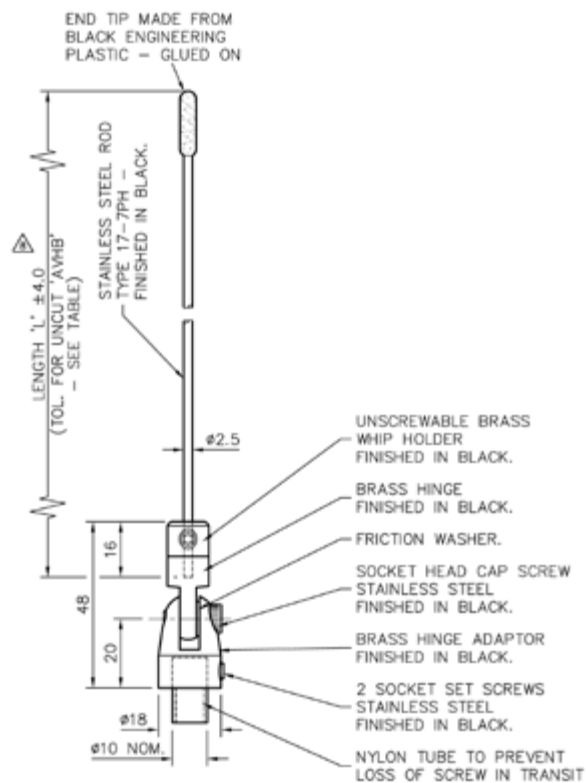

#### Technical Specification

## VHF Panel Mount Antenna

Typical H-Plane

Typical VSWR\*

\*Measured on a 1m x 1m (3.3ft x 3.3ft) Groundplane with 5m of CS23 cable

Part Number		AVHB [uncut]	AVHB-H4	AVHB-H5	AVHB-H6	AVHB-H7
<b>Electrical Data</b>						
Frequency Range (MHz)		-	141-151	149-159	156-162	162-174
Gain: Isotropic		2dBi	2dBi	2dBi	2dBi	2dBi
Compared to ¼ wave		0dB	0dB	0dB	0dB	0dB
Bandwidth @ 2:1 VSWR		10%	10%	10%	10%	10%
Polarisation		Vertical	Vertical	Vertical	Vertical	Vertical
Pattern		Omni Directional	Omni Directional	Omni Directional	Omni Directional	Omni Directional
Impedance		50Ω	50Ω	50Ω	50Ω	50Ω
Max Input Power (W)		100	100	100	100	100
<b>Mechanical Data</b>						
Dimensions (mm)	Total Height	1220	467	444	428	405
	Base Diameter	18	18	18	18	18
Operating Temp (°C)		-40° / +80°C	-40° / +80°C	-40° / +80°C	-40° / +80°C	-40° / +80°C
Material		Stainless steel & plated brass	Stainless steel & plated brass	Stainless steel & plated brass	Stainless steel & plated brass	Stainless steel & plated brass
Colour		Black	Black	Black	Black	Black