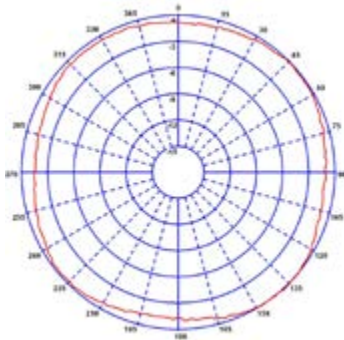

## VHF Panel Mount Antenna

Typical H-Plane

Typical VSWR\*

\*Measured on a 1m x 1m (3.3ft x 3.3ft) Groundplane with 5m of CS23 cable

Part Number		AVHB [uncut]	AVHB-H4	AVHB-H5	AVHB-H6	AVHB-H7
<b>Electrical Data</b>						
Frequency Range (MHz)		-	141-151	149-159	156-162	162-174
Gain: Isotropic		2dBi	2dBi	2dBi	2dBi	2dBi
Compared to ¼ wave		0dB	0dB	0dB	0dB	0dB
Bandwidth @ 2:1 VSWR		10%	10%	10%	10%	10%
Polarisation		Vertical	Vertical	Vertical	Vertical	Vertical
Pattern		Omni Directional	Omni Directional	Omni Directional	Omni Directional	Omni Directional
Impedance		50Ω	50Ω	50Ω	50Ω	50Ω
Max Input Power (W)		100	100	100	100	100
<b>Mechanical Data</b>						
Dimensions (mm)	Total Height	1220	467	444	428	405
	Base Diameter	18	18	18	18	18
Operating Temp (°C)		-40° / +80°C	-40° / +80°C	-40° / +80°C	-40° / +80°C	-40° / +80°C
Material		Stainless steel & plated brass	Stainless steel & plated brass	Stainless steel & plated brass	Stainless steel & plated brass	Stainless steel & plated brass
Colour		Black	Black	Black	Black	Black