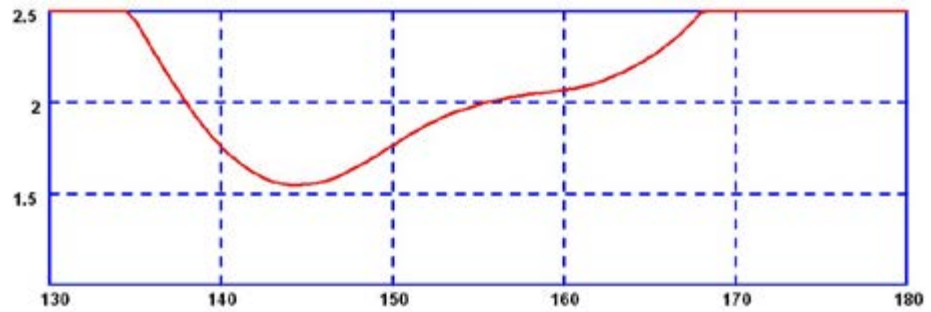

#### Technical Specification

## VHF Panel Mount Antenna

Typical H-Plane

Typical VSWR\*

\*Measured on a 1m x 1m (3.3ft x 3.3ft) Groundplane with 5m of CS23 cable

Part Number		AVHB [uncut]	AVHB-H4	AVHB-H5	AVHB-H6	AVHB-H7
<b>Electrical Data</b>						
Frequency Range (MHz)		-	141-151	149-159	156-162	162-174
Gain: Isotropic		2dBi	2dBi	2dBi	2dBi	2dBi
Compared to ¼ wave		0dB	0dB	0dB	0dB	0dB
Bandwidth @ 2:1 VSWR		10%	10%	10%	10%	10%
Polarisation		Vertical	Vertical	Vertical	Vertical	Vertical
Pattern		Omni Directional	Omni Directional	Omni Directional	Omni Directional	Omni Directional
Impedance		50Ω	50Ω	50Ω	50Ω	50Ω
Max Input Power (W)		100	100	100	100	100
<b>Mechanical Data</b>						
Dimensions (mm)	Total Height	1220	467	444	428	405
	Base Diameter	18	18	18	18	18
Operating Temp (°C)		-40° / +80°C	-40° / +80°C	-40° / +80°C	-40° / +80°C	-40° / +80°C
Material		Stainless steel & plated brass	Stainless steel & plated brass	Stainless steel & plated brass	Stainless steel & plated brass	Stainless steel & plated brass
Colour		Black	Black	Black	Black	Black