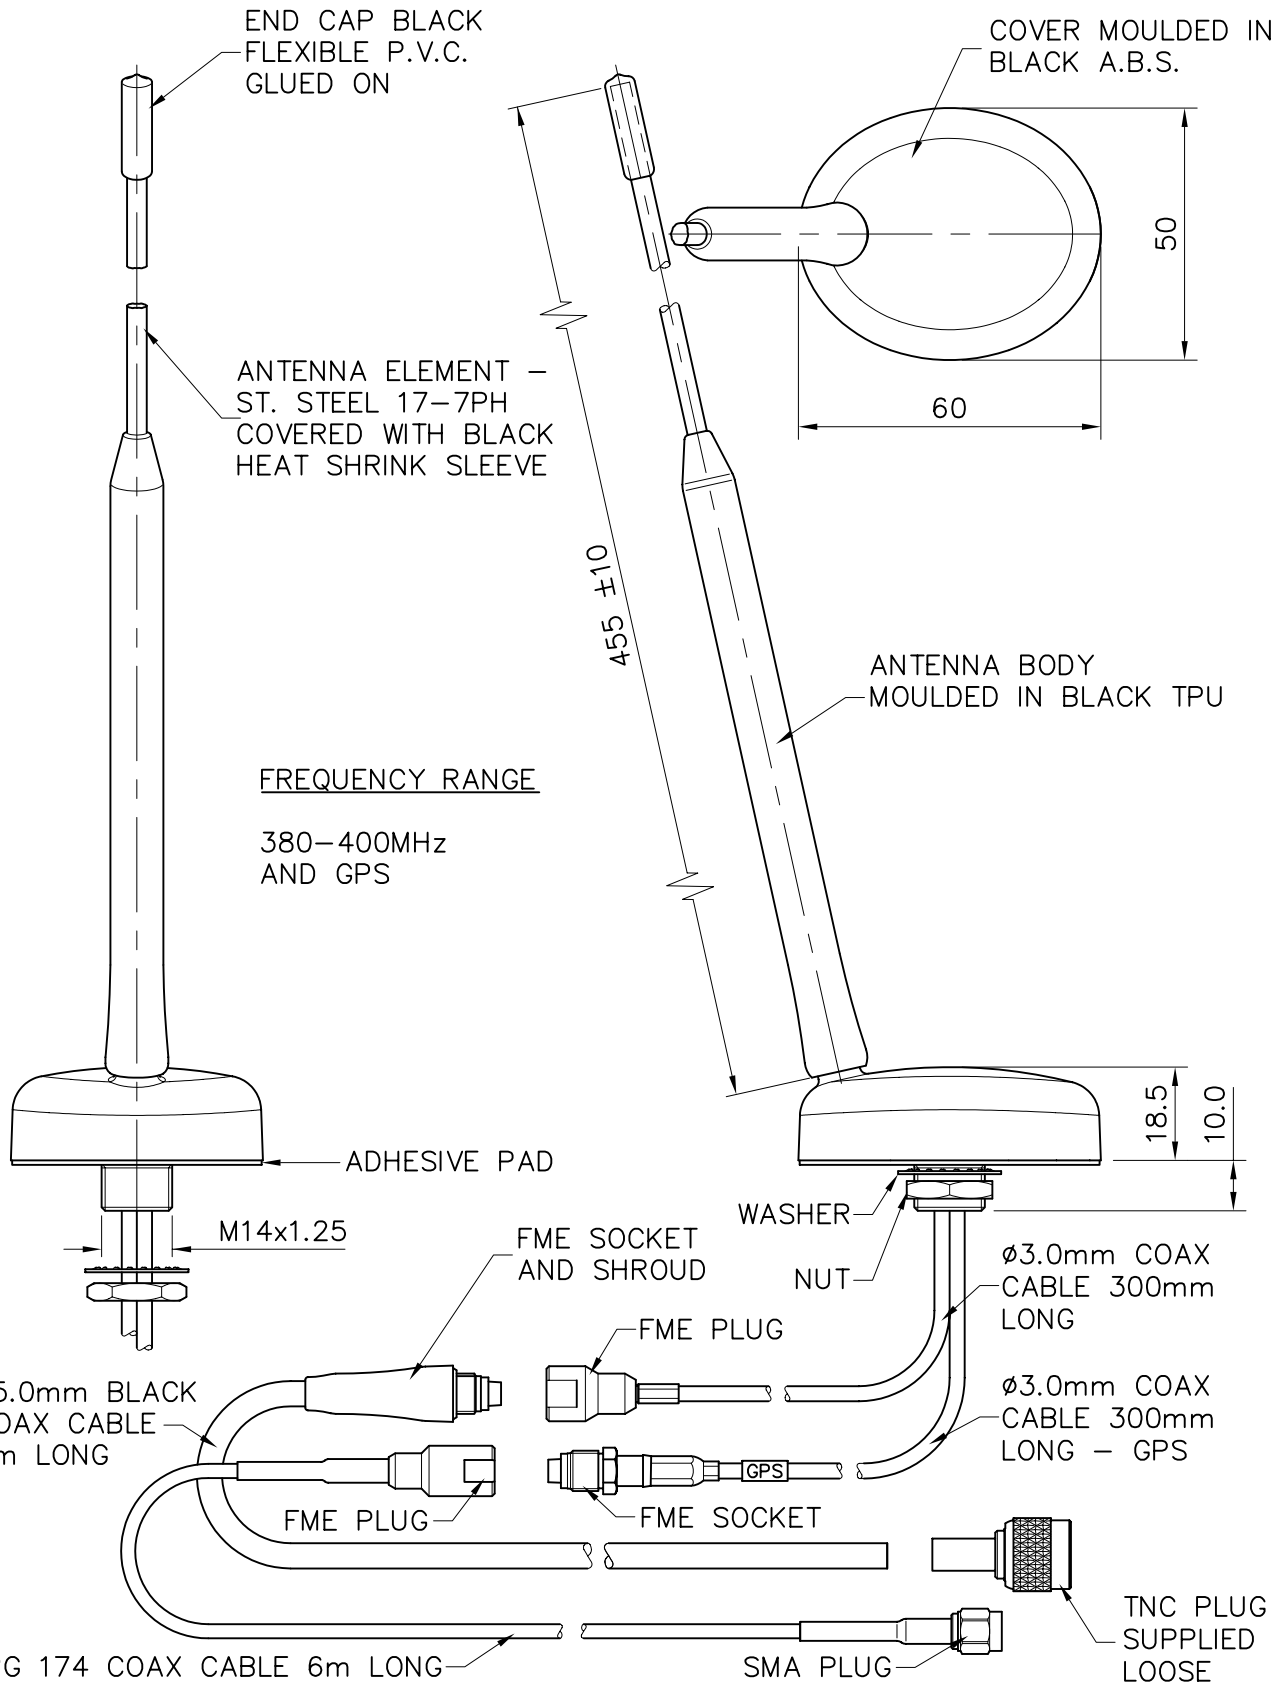

GPSK-S1G-EAD

DRG. No.

THIS IS A PROPRIETARY ITEM OF PANORAMA ANTENNAS LTD. AND COULD BE SUBJECT TO CHANGE WITHOUT PRIOR NOTICE. THIS ITEM IS ROHS COMPLIANT.

DENOTES LATEST ISSUE CHANGES

01019	1	08.07.14	K.D.	TOLERANCES UNLESS OTHERWISE STATED 0 DEC. PLACE ±0.5 2 DEC. PLACES ±0.1 1 DEC. PLACE ±0.2 ANGULAR ±1°
				MATERIAL
				FINISH
C/NOTE	ISSUE	DATE	APPROVAL	

TITLE
**PANEL MOUNT 3dB 380-400MHz.
+ GPS ANTENNA + CABLES**

DRAWN A.G.	DO.CHECK K.D.	SCALE 2:3	DIMENSIONS IN mm
---------------	------------------	--------------	---------------------

PANORAMA ANTENNAS