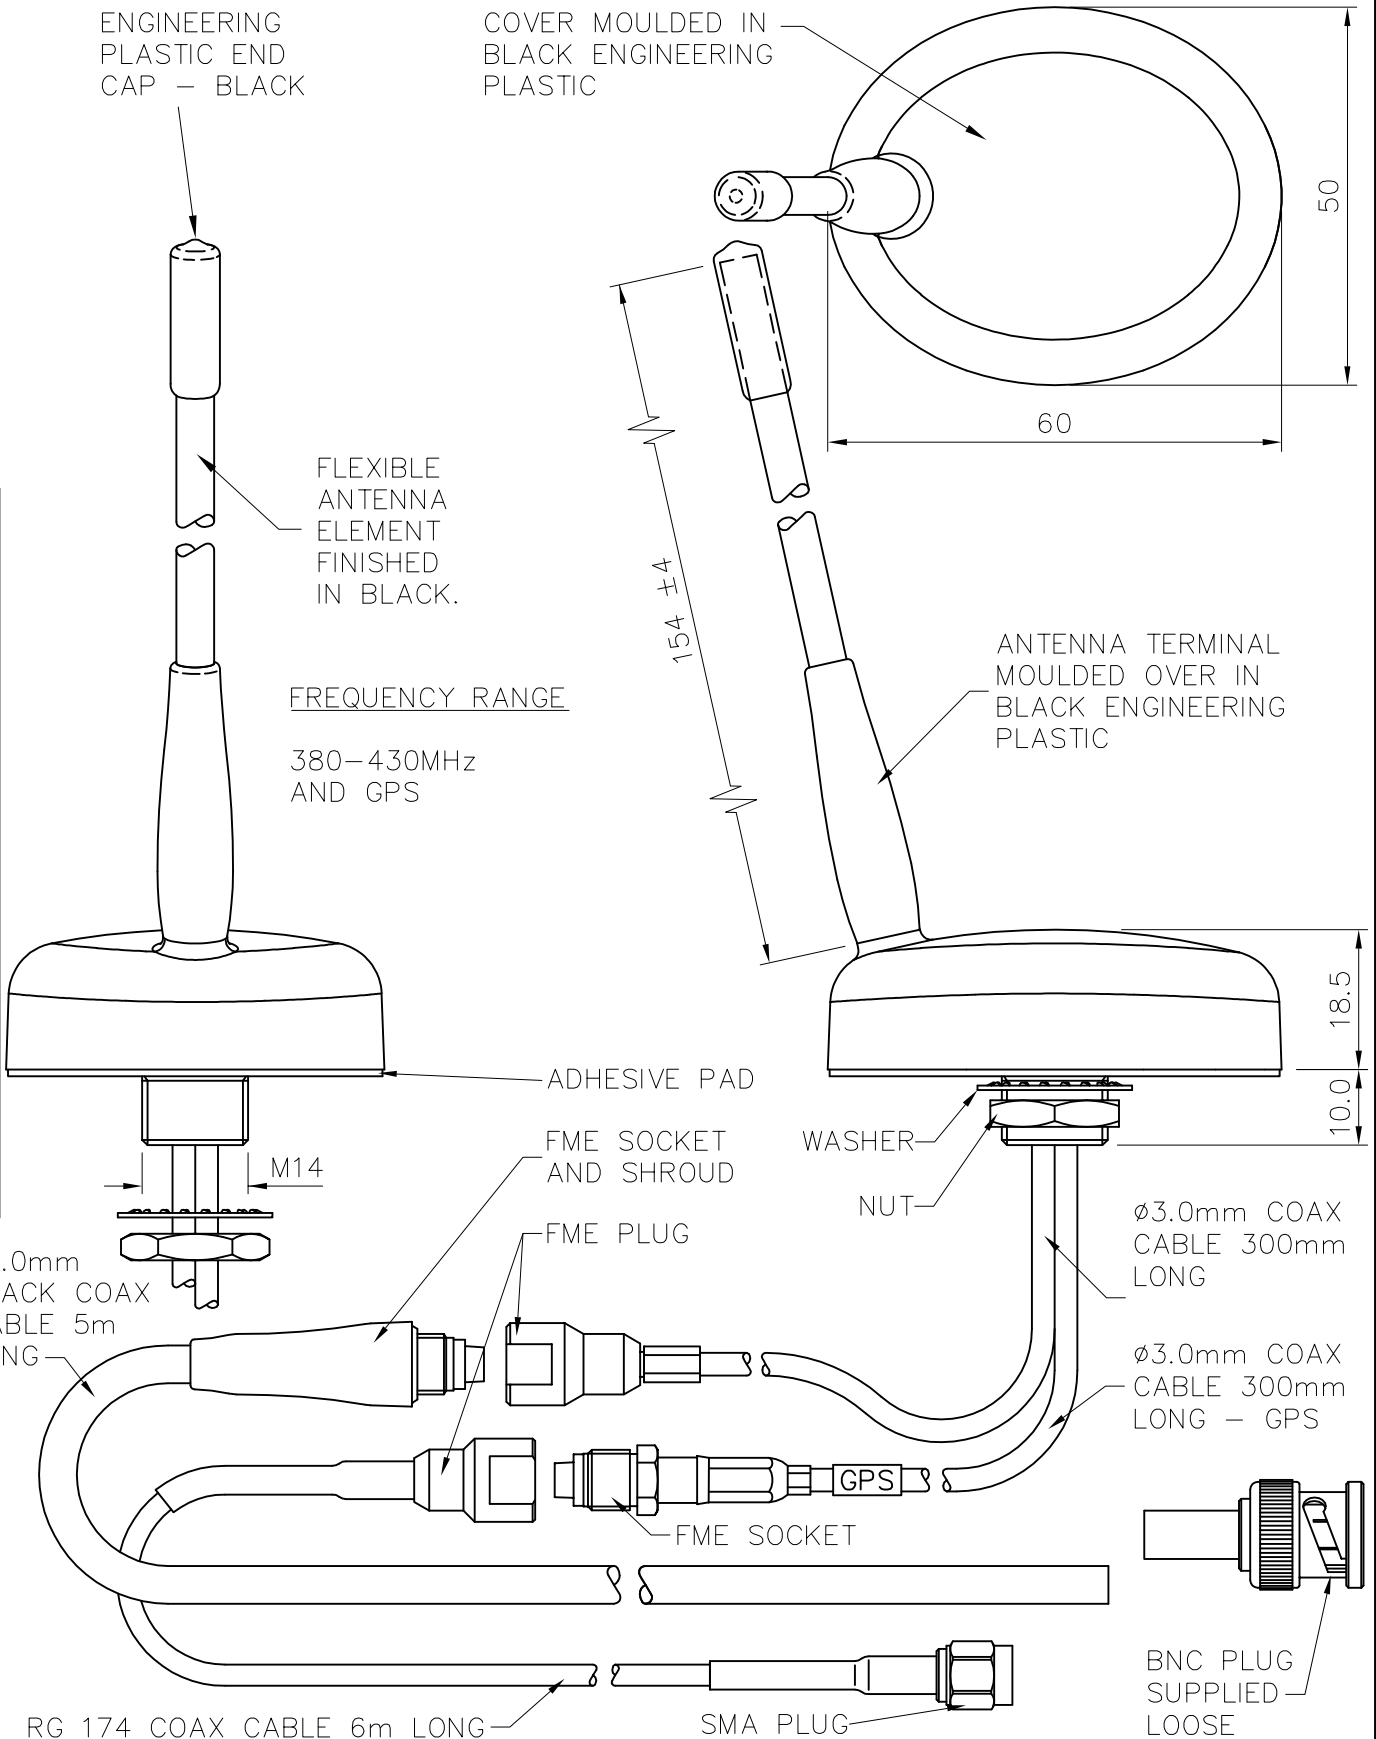

GPSK - TET - MOT - SP

DRG. No.

THIS IS A PROPRIETARY ITEM OF PANORAMA ANTENNAS LTD. AND COULD BE SUBJECT TO CHANGE WITHOUT PRIOR NOTICE. THIS ITEM IS RoHS COMPLIANT.

DENOTES LATEST ISSUE CHANGES

01019	1	16.07.10	K.D.
C/NOTE	ISSUE	DATE	APPROVAL

TOLERANCES UNLESS OTHERWISE STATED	
0 DEC. PLACE ±0.5	2 DEC. PLACES ±0.1
1 DEC. PLACE ±0.2	ANGULAR ±1°
MATERIAL	
FINISH	

TITLE
PANEL MOUNT 380-430 MHz.+GPS ANTENNA+CABLES+LOOSE BNC

DRAWN P.E.	DO.CHECK K.D.	SCALE 1:1	DIMENSIONS IN mm
---------------	------------------	--------------	---------------------

PANORAMA ANTENNAS