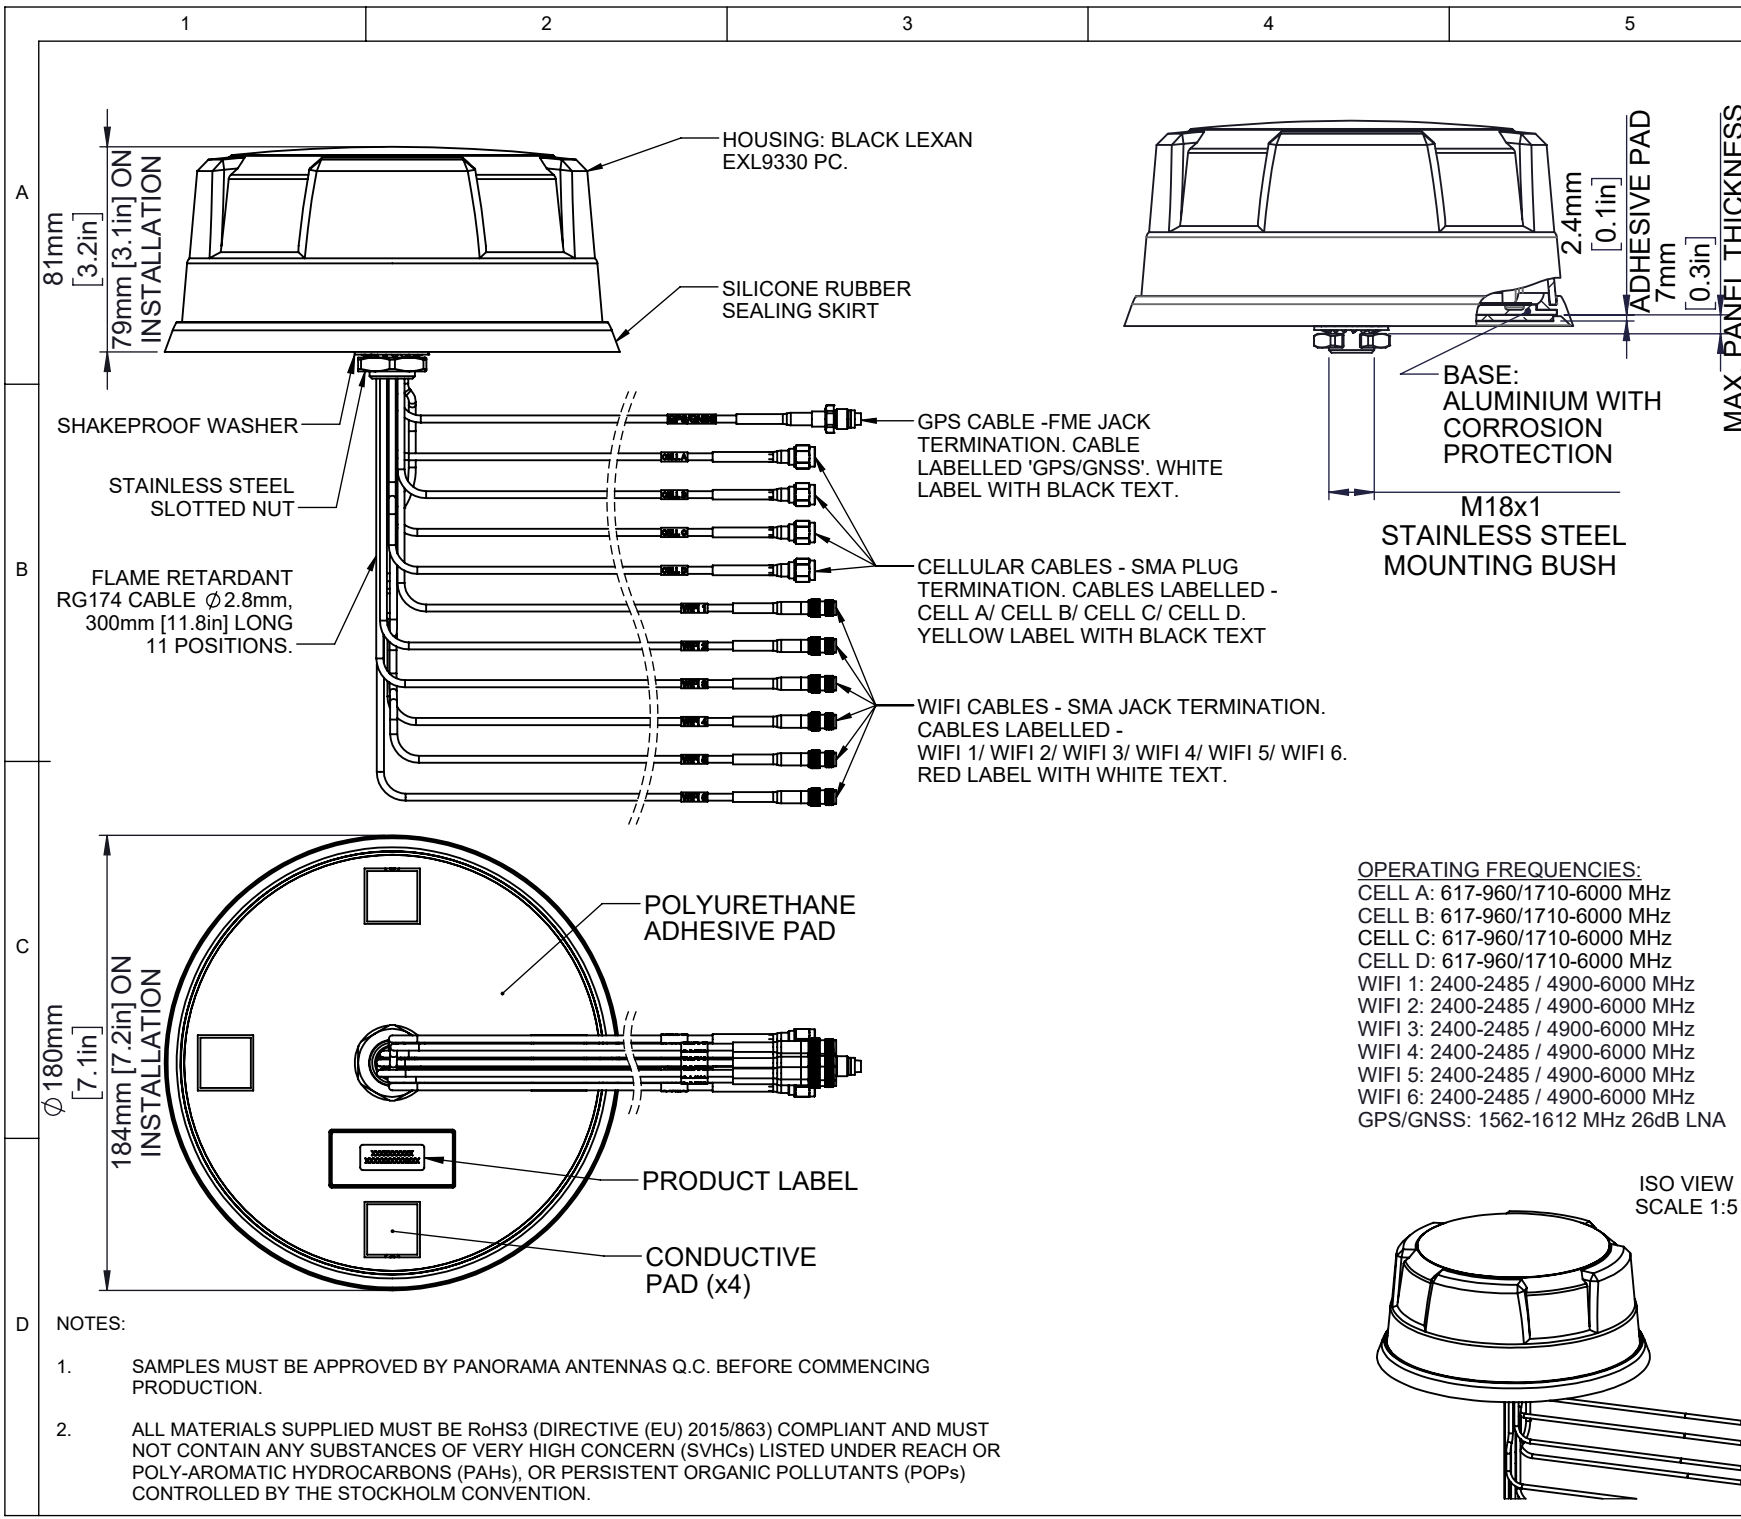

PRODUCT/ASSEMBLY
1012 - MIMO AND DIVERSITY ANTENNAS

DESCRIPTION
4G/5G 4x4 MiMo 6x6 MiMo WIFI
GPS/GNSS - BLK

MATERIAL
N/A

FINISH
N/A

WEIGHT
662.6(NET)g

APPROVED KD DO.CHECK AR

SCALE 1:5 DIMENSIONS IN mm

DO NOT SCALE 3RD ANGLE PROJECTION

1 2 3 4 5

A
81mm [3.2in]
79mm [3.1in] ON INSTALLATION

B
2.4mm [0.1in]
7mm [0.3in]
MAX. PANEL THICKNESS

C
Ø180mm [7.1in]
184mm [7.2in] ON INSTALLATION

D