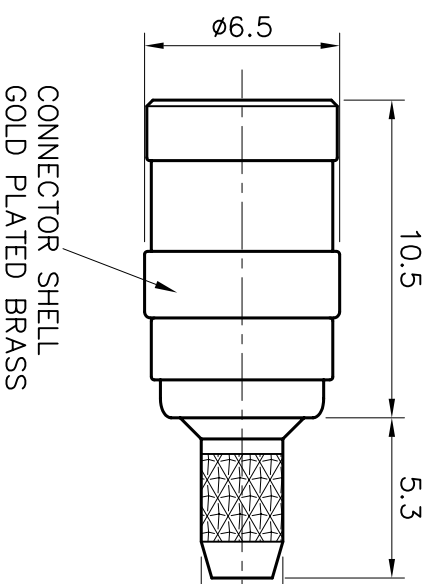

### ENLARGED DETAIL OF SMB PLUG (F)

NOTE:-  
MATERIALS SUPPLIED MUST BE  
ROHS COMPLIANT.

C/NOTE	ISSUE	DATE	APPROVAL	FILE
01019	1	24.8.00	K.D.	SCI-SMB-PC174
01878	2	05.07.07	K.D.	
01019	3	22.07.08	K.D.	
01019	4	03.03.11	K.D.	

TITLE	MATERIAL	FINISH
SMB CRIMP PLUG (FEMALE) FOR RG-174U COAX		