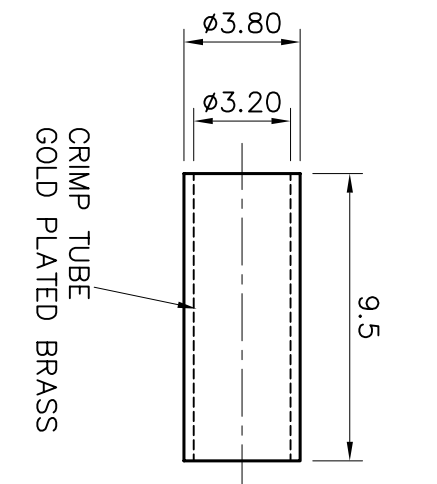

### ENLARGED DETAIL OF SMB PLUG (F)

NOTE:-  
MATERIALS SUPPLIED MUST BE  
ROHS COMPLIANT.

C/NOTE	ISSUE	DATE	APPROVAL	FILE
01019	1	24.8.00	K.D.	SCI-SMB-PC174
01878	2	05.07.07	K.D.	
01019	3	22.07.08	K.D.	
01019	4	03.03.11	K.D.	

TITLE	MATERIAL	FINISH
SMB CRIMP PLUG (FEMALE) FOR RG-174U COAX		