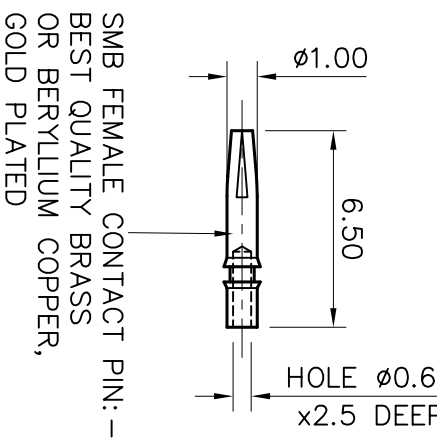

### ENLARGED DETAIL OF SMB PLUG (F)

NOTE:-  
MATERIALS SUPPLIED MUST BE  
ROHS COMPLIANT.

C/NOTE	ISSUE	DATE	APPROVAL	FILE
01019	1	24.8.00	K.D.	SCI-SMB-PC174
01878	2	05.07.07	K.D.	
01019	3	22.07.08	K.D.	
01019	4	03.03.11	K.D.	

TITLE	MATERIAL	FINISH
SMB CRIMP PLUG (FEMALE) FOR RG-174U COAX		