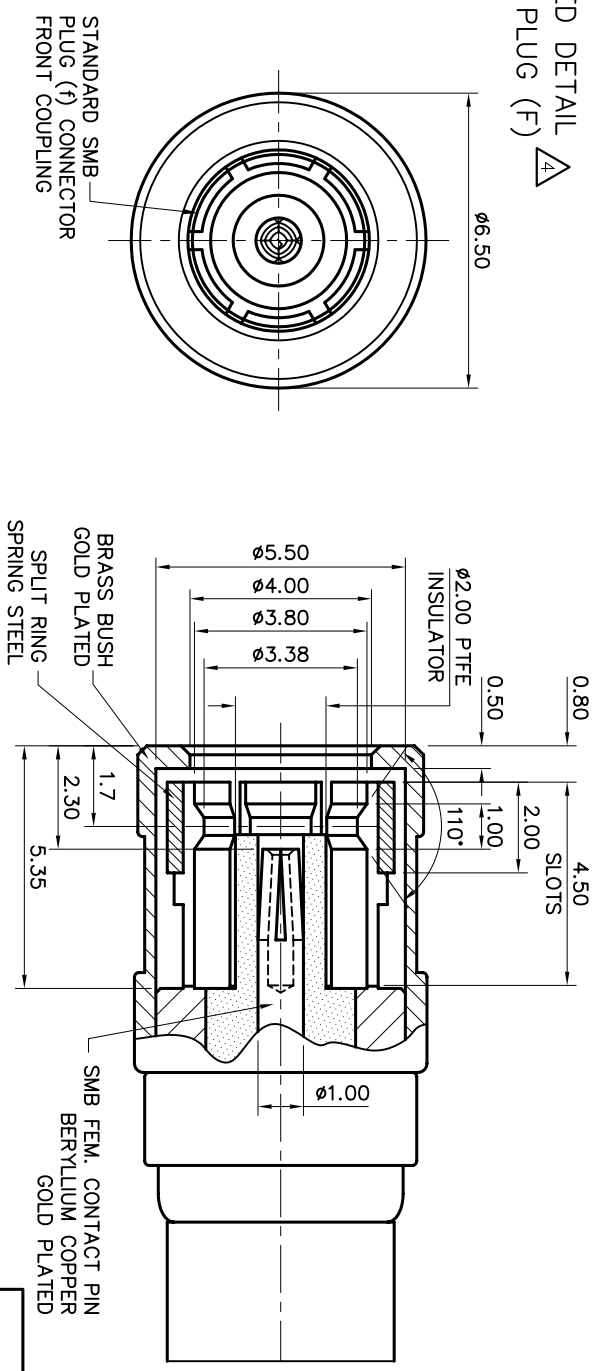

### ENLARGED DETAIL OF SMB PLUG (F)

NOTE:-  
MATERIALS SUPPLIED MUST BE  
ROHS COMPLIANT.

C/NOTE	ISSUE	DATE	APPROVAL	FILE
01019	1	24.8.00	K.D.	SCI-SMB-PC174
01878	2	05.07.07	K.D.	
01019	3	22.07.08	K.D.	
01019	4	03.03.11	K.D.	

TITLE	MATERIAL	FINISH
SMB CRIMP PLUG (FEMALE) FOR RG-174U COAX		