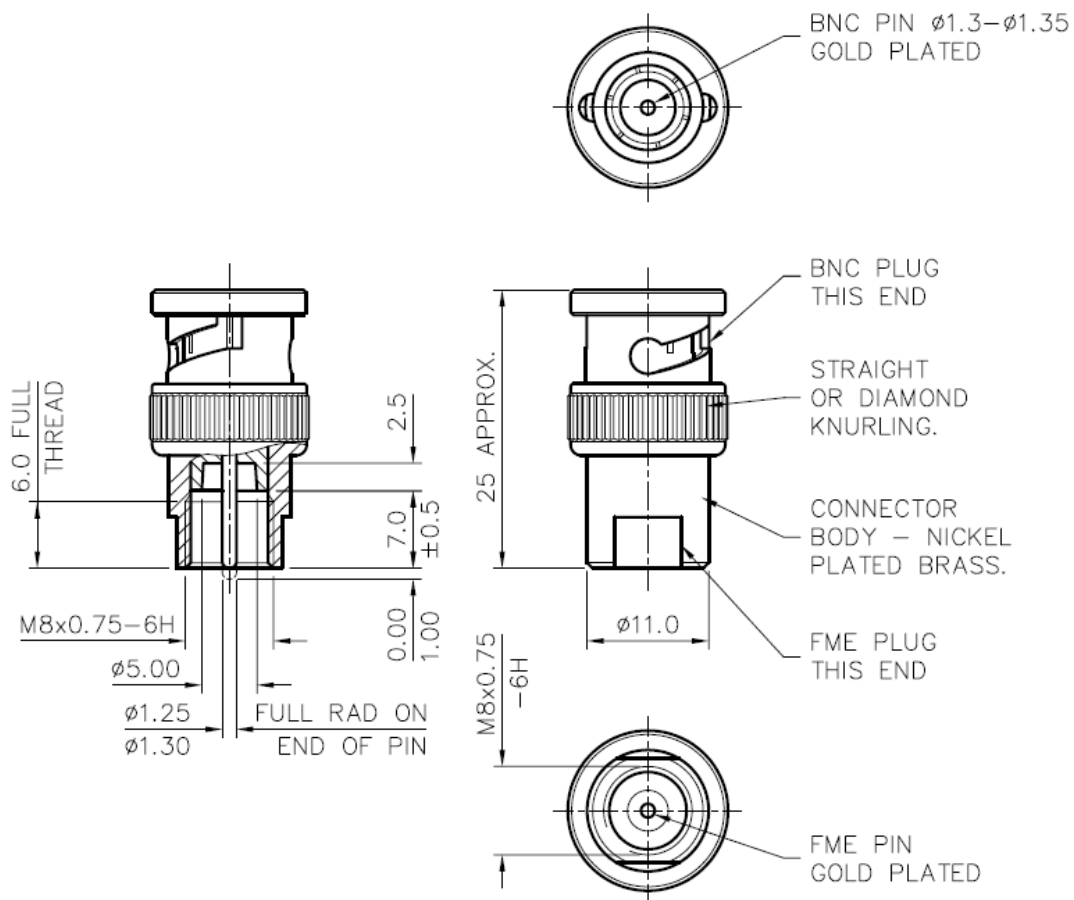

Technical Drawing

PANORAMA ANTENNAS

Panorama Antennas Ltd
Frogmore, London, SW18 1HF, United Kingdom

T: +44 (0)20 8877 4444

F: +44 (0)20 8877 4477

E: sales@panorama-antennas.com

www.panorama-antennas.com

Waiver: The data given above is indicative of the performance of the product/s under particular conditions and does not imply a guarantee of performance. These specifications are subject to change without notice. Copyright © Panorama Antennas Ltd. All rights reserved.