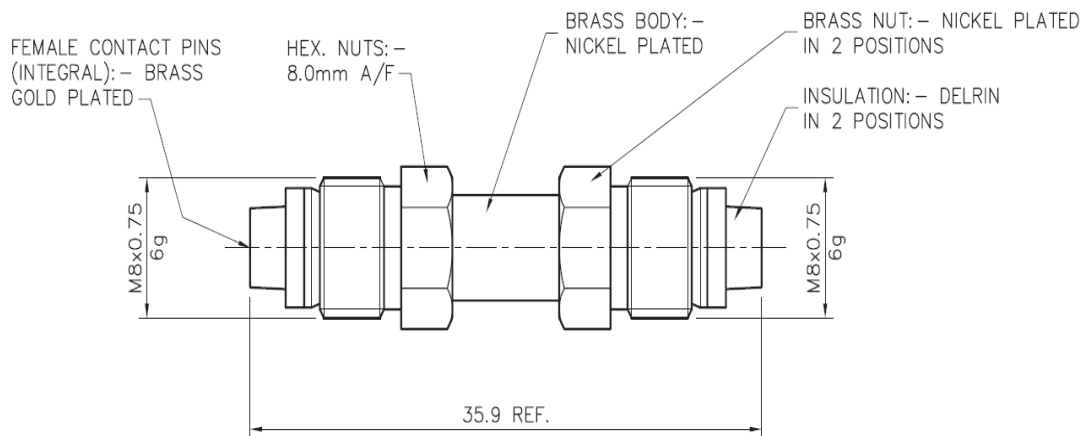

Cables & Connectors

CA-FJ-FJ

14/05/2013 v1

Part No.	CA-FJ-FJ	
Material	Nickel Plated Brass	
Operating Temp (°C)	-40° / +80°C (-40° / 176°F)	
Dimensions (mm)	Length	35.9 (1.4")
	Diameter	8 (0.3")
Termination 1	FME Jack (f)	
Termination 2	FME Jack (f)	

Technical Drawing

PANORAMA ANTENNAS

Panorama Antennas Ltd
Frogmore, London, SW18 1HF, United Kingdom

T: +44 (0)20 8877 4444
F: +44 (0)20 8877 4477
E: sales@panorama-antennas.com
www.panorama-antennas.com

Waiver: The data given above is indicative of the performance of the product/s under particular conditions and does not imply a guarantee of performance. These specifications are subject to change without notice. Copyright © Panorama Antennas Ltd. All rights reserved.