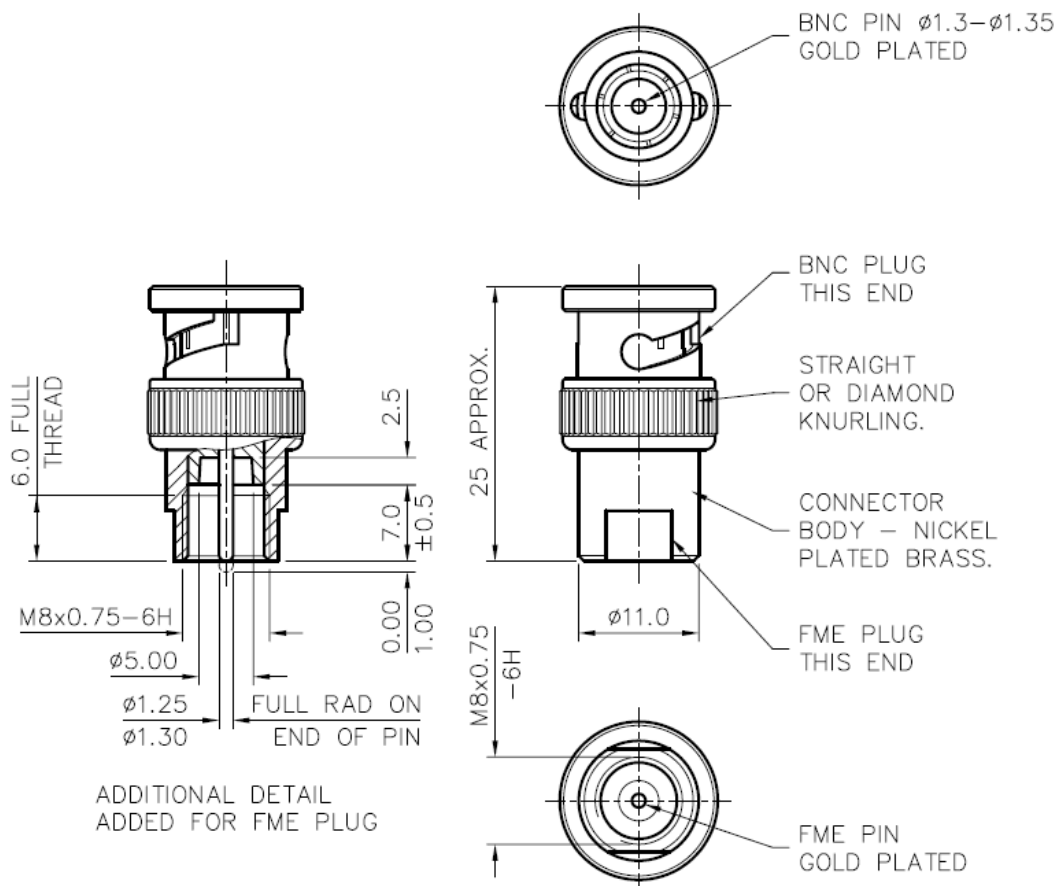

Technical Drawing

PANORAMA ANTENNAS

Panorama Antennas Ltd
Frogmore, London, SW18 1HF, United Kingdom

T: +44 (0)20 8877 4444

F: +44 (0)20 8877 4477

E: sales@panorama-antennas.com

www.panorama-antennas.com

Waiver: The data given above is indicative of the performance of the product/s under particular conditions and does not imply a guarantee of performance. These specifications are subject to change without notice. Copyright © Panorama Antennas Ltd. All rights reserved.