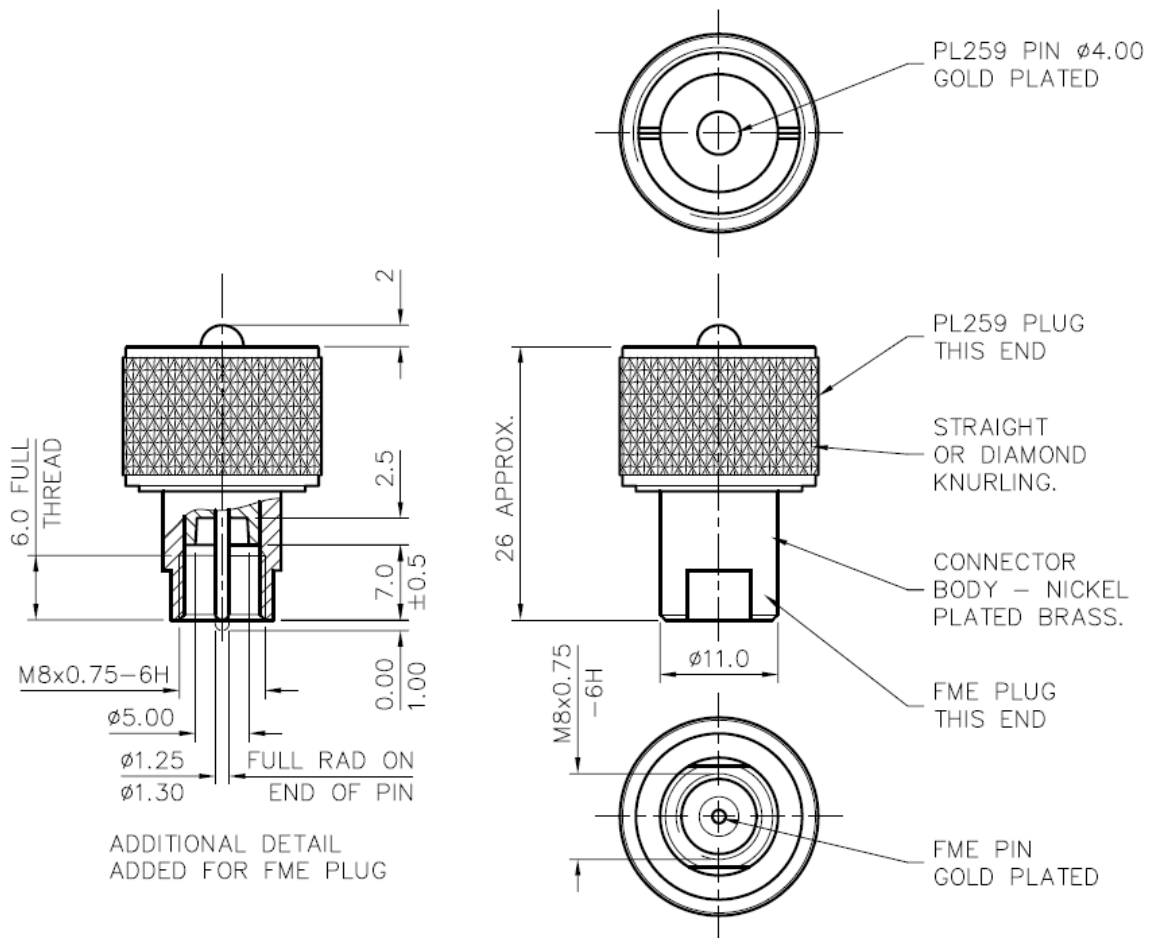

Technical Drawing

PANORAMA ANTENNAS

Panorama Antennas Ltd
Frogmore, London, SW18 1HF, United Kingdom

T: +44 (0)20 8877 4444

F: +44 (0)20 8877 4477

E: sales@panorama-antennas.com

www.panorama-antennas.com

Waiver: The data given above is indicative of the performance of the product/s under particular conditions and does not imply a guarantee of performance. These specifications are subject to change without notice. Copyright © Panorama Antennas Ltd. All rights reserved.