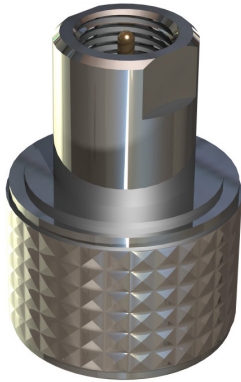

Cables & Connectors

CA-PLP-FP

14/05/2013 v1

Part No.	CA-PLP-FP	
Material	Nickel Plated Brass	
Operating Temp (°C)	-40° / +80°C (-40° / 176°F)	
Dimensions	Length	26 (1")
	Diameter	11 (0.4")
Termination 1	PL259 Plug (m)	
Termination 2	FME Plug (m)	