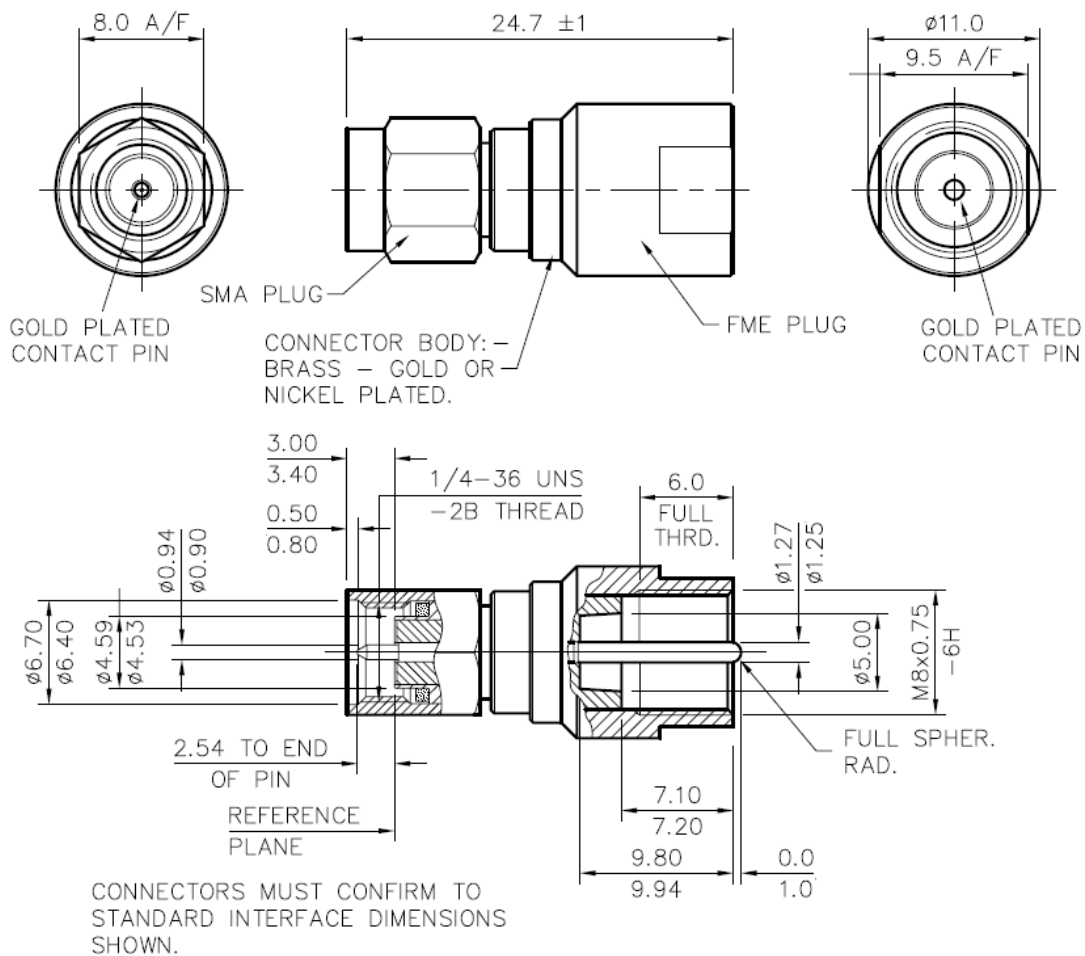

Technical Drawing

PANORAMA ANTENNAS

Panorama Antennas Ltd
Frogmore, London, SW18 1HF, United Kingdom

T: +44 (0)20 8877 4444

F: +44 (0)20 8877 4477

E: sales@panorama-antennas.com

www.panorama-antennas.com

Waiver: The data given above is indicative of the performance of the product/s under particular conditions and does not imply a guarantee of performance. These specifications are subject to change without notice. Copyright © Panorama Antennas Ltd. All rights reserved.