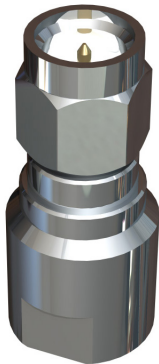

# Cables & Connectors

CA-SP-FP

14/05/2013 v1

<b>Part No.</b>	CA-SP-FP	
<b>Material</b>	Nickel or Gold Plated Brass	
<b>Operating Temp (°C)</b>	-40° / +80°C (-40° / 176°F)	
<b>Dimensions (mm)</b>	<b>Length</b>	24.7 (0.9")
	<b>Diameter</b>	11 (0.4")
<b>Termination 1</b>	SMA Plug (m)	
<b>Termination 2</b>	FME Plug (m)	