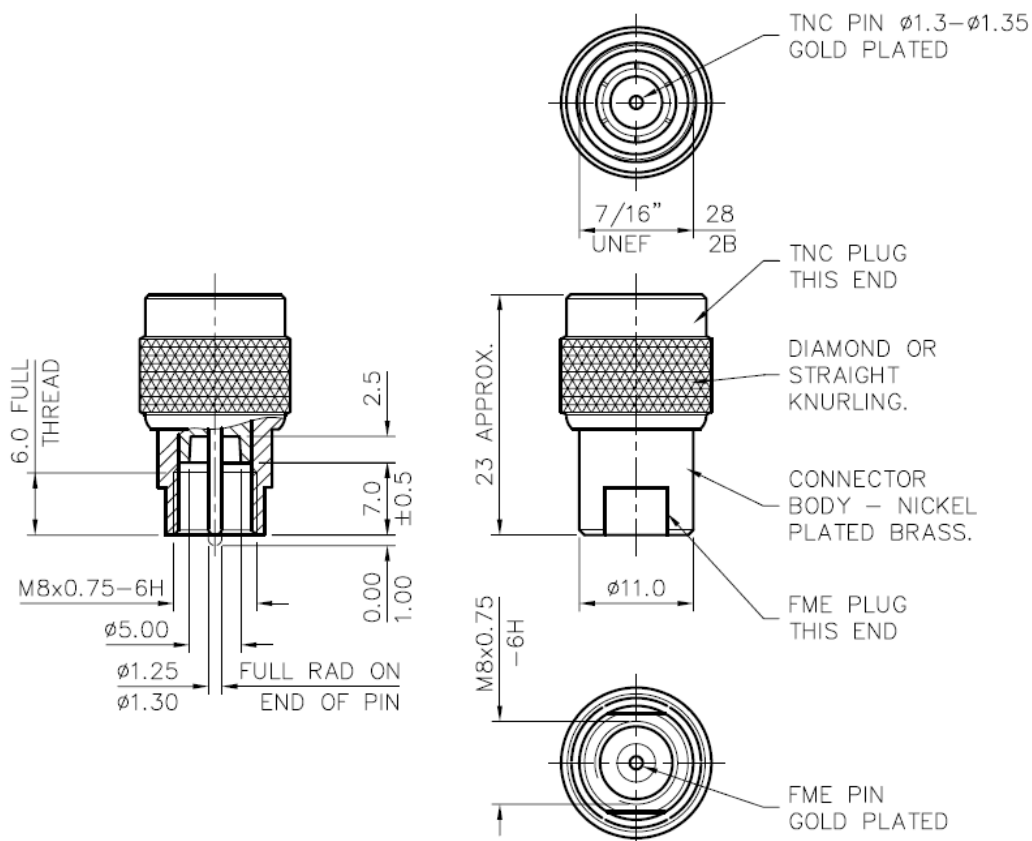

Technical Drawing

PANORAMA ANTENNAS

Panorama Antennas Ltd

Frogmore, London, SW18 1HF, United Kingdom

T: +44 (0)20 8877 4444

F: +44 (0)20 8877 4477

E: sales@panorama-antennas.com

www.panorama-antennas.com

Waiver: The data given above is indicative of the performance of the product/s under particular conditions and does not imply a guarantee of performance. These specifications are subject to change without notice. Copyright © Panorama Antennas Ltd. All rights reserved.